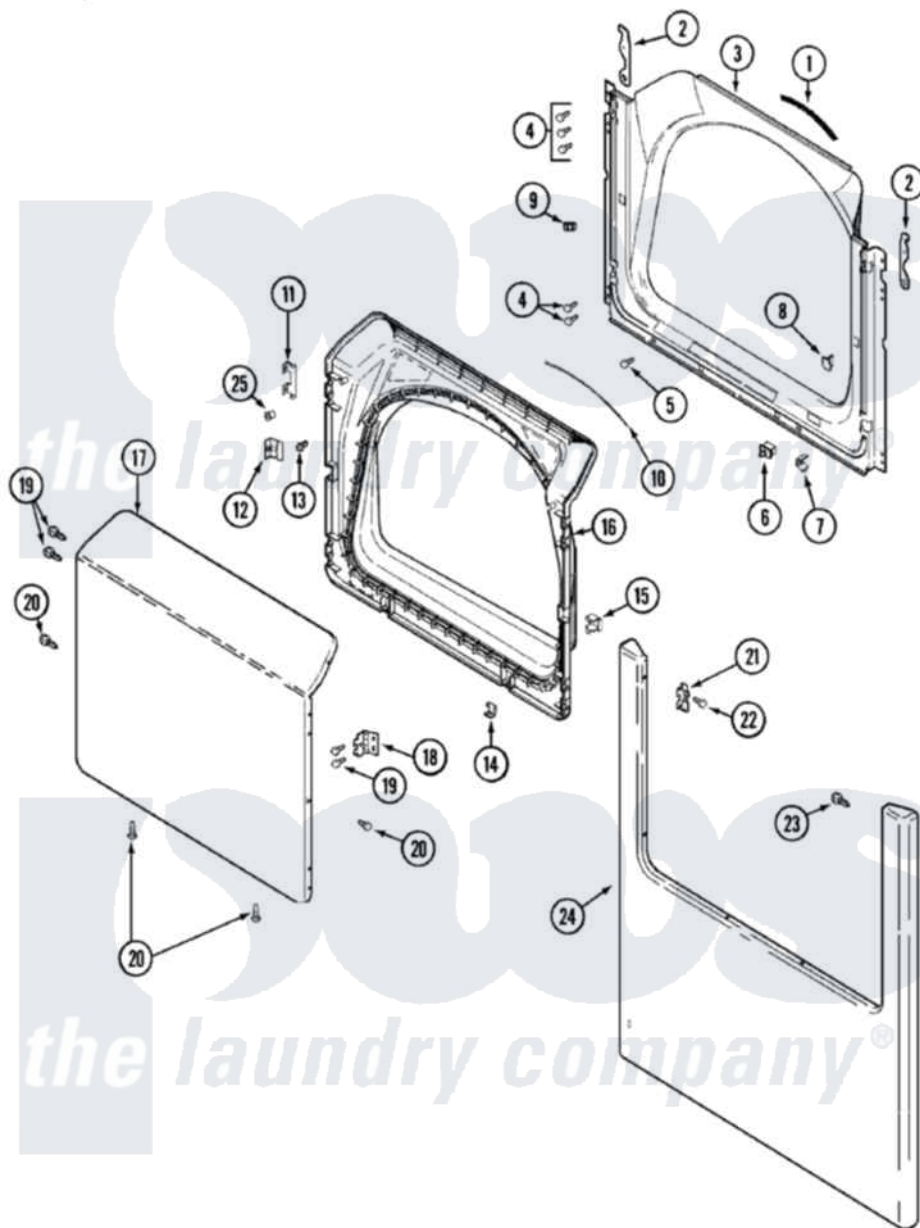

# Maytag MDE8757AYW 04 - DOOR

Maytag [Residential Maytag MDE8757AYW Dryer Parts](#) Parts Diagram 04 - DOOR  
 Click on the part number to view part

Item	Original Part Number	Replaced By	Status	Part Description
1	<a href="#">33001767</a>			Seal, Shroud
2	33002386	<a href="#">33002597</a>		Hook, Security
3	<a href="#">33001778</a>			Shroud
4	<a href="#">22001995</a>			Screw Note: Screw, Tumbler Front And Shroud
5	<a href="#">33001768</a>			Screw, Shroud Note: Screw, Shroud And Outlet Duct
6	33001508	<a href="#">W10169313</a>		Switch-Dor
7	<a href="#">33001760</a>			Bracket, Hinge
8	<a href="#">33001771</a>			Bushing, Inner Door
9	33001791	<a href="#">306436</a>		Door Latch Kit--W
"	Y304578	<a href="#">LA-1003</a>		Door Catch Kit
10	<a href="#">33002094</a>			Seal, Door
11	<a href="#">22002038</a>			Clip, Door
12	<a href="#">33001793</a>			Bracket, Strike
13	<a href="#">33001761</a>			Strike, Door
14	<a href="#">22002039</a>			Clip, Door

15	<a href="#">33001763</a>		Plug, Inner Door
16	<a href="#">22002039</a>		Clip, Door
"	<a href="#">22002063</a>		Screw No.8-18AB Wafer Head
"	<a href="#">33001750</a>		Door, Inner/ W Seal
17	<a href="#">22001817</a>		Sheet, Sound Damper
"	33002430	Not Available	PANEL, DOOR (WHT-W/MEDALLION)
18	<a href="#">33001759</a>		Hinge, Door
19	22002062	<a href="#">98006631</a>	Screw
20	<a href="#">22002063</a>		Screw No.8-18AB Wafer Head
21	<a href="#">33001764</a>		Cover, Hinge Hole
22	<a href="#">33001787</a>		Screw, Hinge Note: Screw, Hinge Hole Cover
23	<a href="#">22002012</a>		Screw, Hinge Note: Screw, Hinge Bracket
24	22002241	<a href="#">22002836</a>	Panel, Front