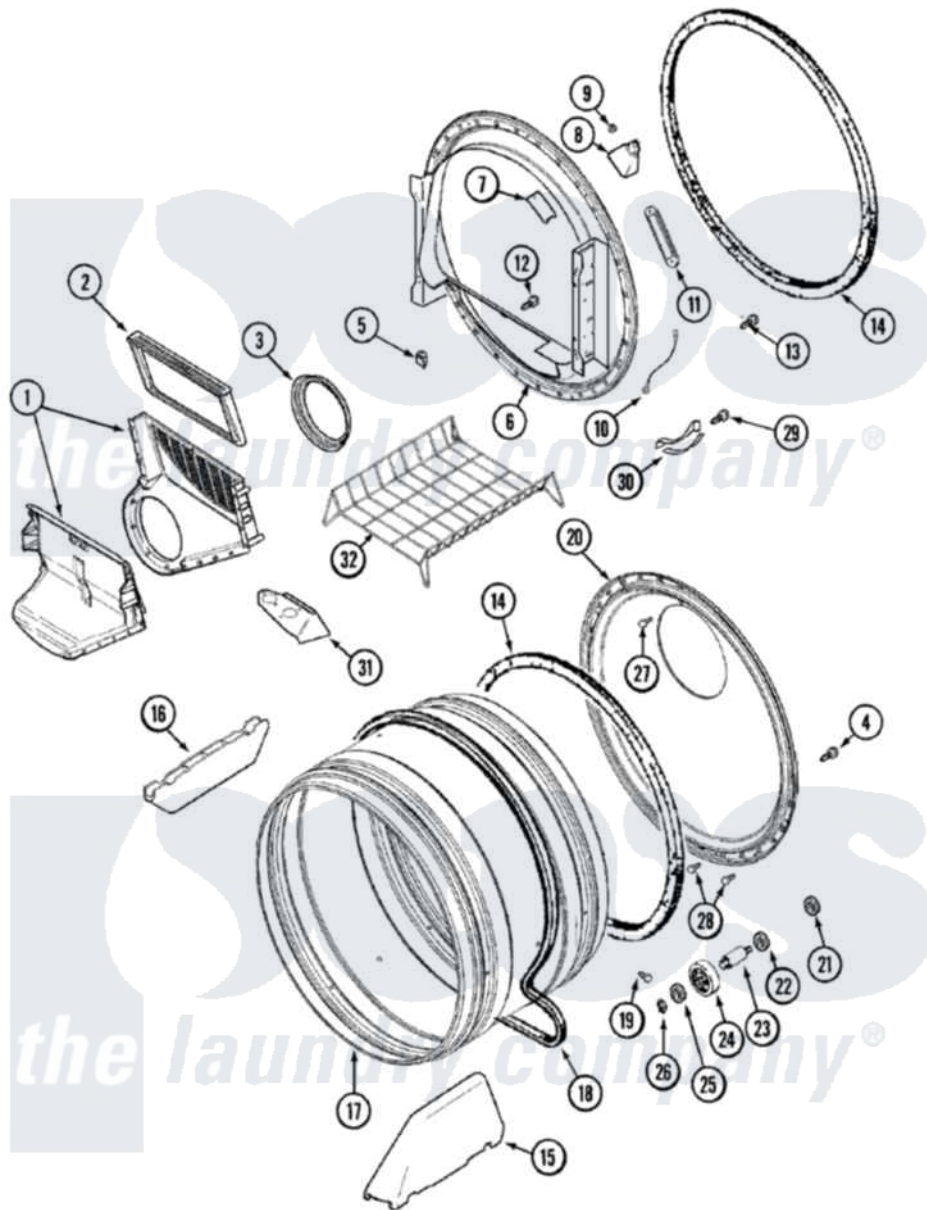

Maytag MDE8757AYW 08 - TUMBLER

Maytag Residential Maytag MDE8757AYW Dryer Parts Parts Diagram 08 - TUMBLER
 Click on the part number to view part

Item	Original Part Number	Replaced By	Status	Part Description
1	33001799			Outlet Duct Assembly Note: Outlet Duct Assembly
2	33001808			Filter, Lint
3	33001758	33002560		Seal, Blower
4	33002190			SCrew, C BraCe, BraCket, Cabinet
5	Y310376			Clip, Door Switch Harness
6	33001868			Front, Tumbler Front W/Sensor Note: Front, Tumbler
7	33001871			Screw Note: Screw, Drum Light
"	33001869			Lens, Drum Light
"	22002263			Lamp
8	33001870		Not Available	HOLDER, LAMP (W/HOUSING) NOTE: LAMP (W/HOUSING & HOLDER)
9	214872			Palnut, End Cap Note: Nut, Lamp Holder
10	211294	90767		Screw, 8A X 3/8 HeX Washer

10	211294	30707	Head Tapping
"	Y303711		Sensor Ground Wire
11	33001809		Sensor Bar Assembly
"	22001078	3177991	Screw
12	312311	312311MAY	Screw
13	33001855	33002917	Screw, No.10-16
14	33001807		Seal, Tumbler
15	33001756	33002032	Baffle
16	33001755		Baffle
17	33001889		Tumbler
"	33002779		Tumbler Back And Seal As-Pack
18	33001777	33002535	V-Belt
19	33001788	33002973	Screw, No.9-15 X 1.00 Hx WS
20	33001801		Back, Tumbler
21	33001443		Nut, Hex
22	Y313347	312535	Washer, Vault Mounting Brk.
23	Y312948	6-3129480	Shaft- Tumbler
24	Y303373	12001541	Drum Roller/Washer Assembly--W
25	312535		Washer, Vault Mounting Brk.
26	410233	9703438	Ring-Retrn
27	210932		Screw, No.8 X 9/16 Ctsk Note: Screw, Inlet Duct
28	22001996	3370225	Screw
29	210720		Rivet, Bearing To Tumbler Fmt
30	306508		Tumbler Bearing Kit ----W
32	33001917	33001917A	Rack- Dryi