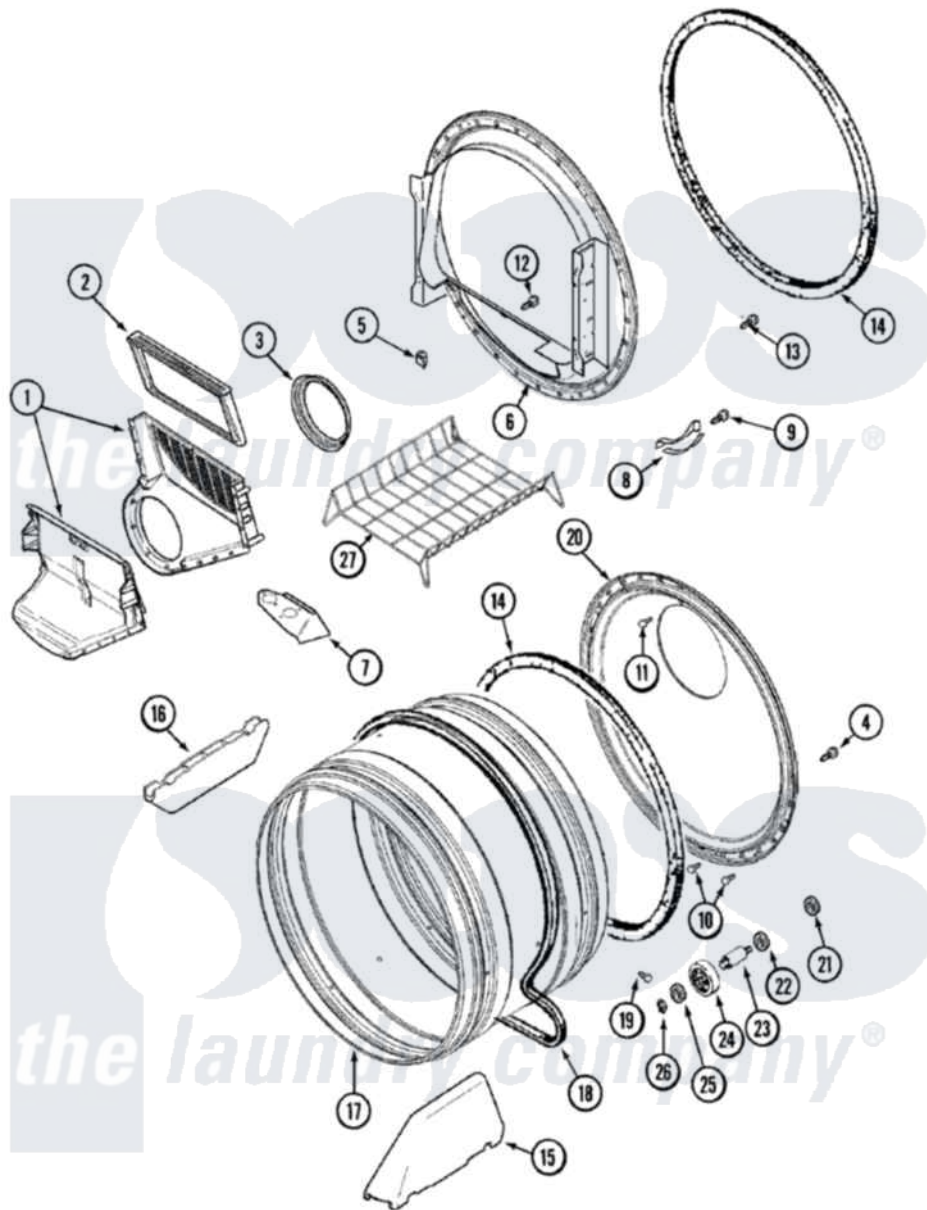

# Maytag MDE9206AYA 04 - TUMBLER

Maytag Residential Maytag MDE9206AYA Dryer Parts Parts Diagram 04 - TUMBLER  
 Click on the part number to view part

Item	Original Part Number	Replaced By	Status	Part Description
1	<a href="#">33001799</a>			Outlet Duct Assembly Note: Outlet Duct Assembly
2	<a href="#">33001808</a>			Filter, Lint
3	33001758	<a href="#">33002560</a>		Seal, Blower
4	<a href="#">33002190</a>			SCrew, C BraCe, BraCket, Cabinet
5	<a href="#">Y310376</a>			Clip, Door Switch Harness
6	<a href="#">33001802</a>			Front, Tumbler
7	<a href="#">33001837</a>			Cover, Thermostat
8	<a href="#">306508</a>			Tumbler Bearing Kit ----W
9	<a href="#">210720</a>			Rivet, Bearing To Tumbler Frnt
10	22001996	<a href="#">3370225</a>		Screw
11	<a href="#">210932</a>			Screw, No.8 X 9/16 Ctsk Note: Screw, Inlet Duct
12	312311	<a href="#">312311MAY</a>		Screw
13	33001855	<a href="#">33002917</a>		Screw, No.10-16
14	<a href="#">33001807</a>			Seal, Tumbler

15	33001756	<a href="#">33002032</a>	Baffle
16	<a href="#">33001755</a>		Baffle
17	<a href="#">33001889</a>		Tumbler
"	33002494	<a href="#">33002778</a>	Power Cord
18	33001777	<a href="#">33002535</a>	V-Belt
19	33001788	<a href="#">33002973</a>	Screw, No.9-15 X 1.00 Hx WS
20	<a href="#">33001801</a>		Back, Tumbler
21	<a href="#">33001443</a>		Nut, Hex
22	Y313347	<a href="#">312535</a>	Washer, Vault Mounting Brk.
23	Y312948	<a href="#">6-3129480</a>	Shaft- Tumbler
24	Y303373	<a href="#">12001541</a>	Drum Roller/Washer Assembly--W
25	<a href="#">312535</a>		Washer, Vault Mounting Brk.
26	410233	<a href="#">9703438</a>	Ring-Retrn
27	33001917	<a href="#">33001917A</a>	Rack- Dryi