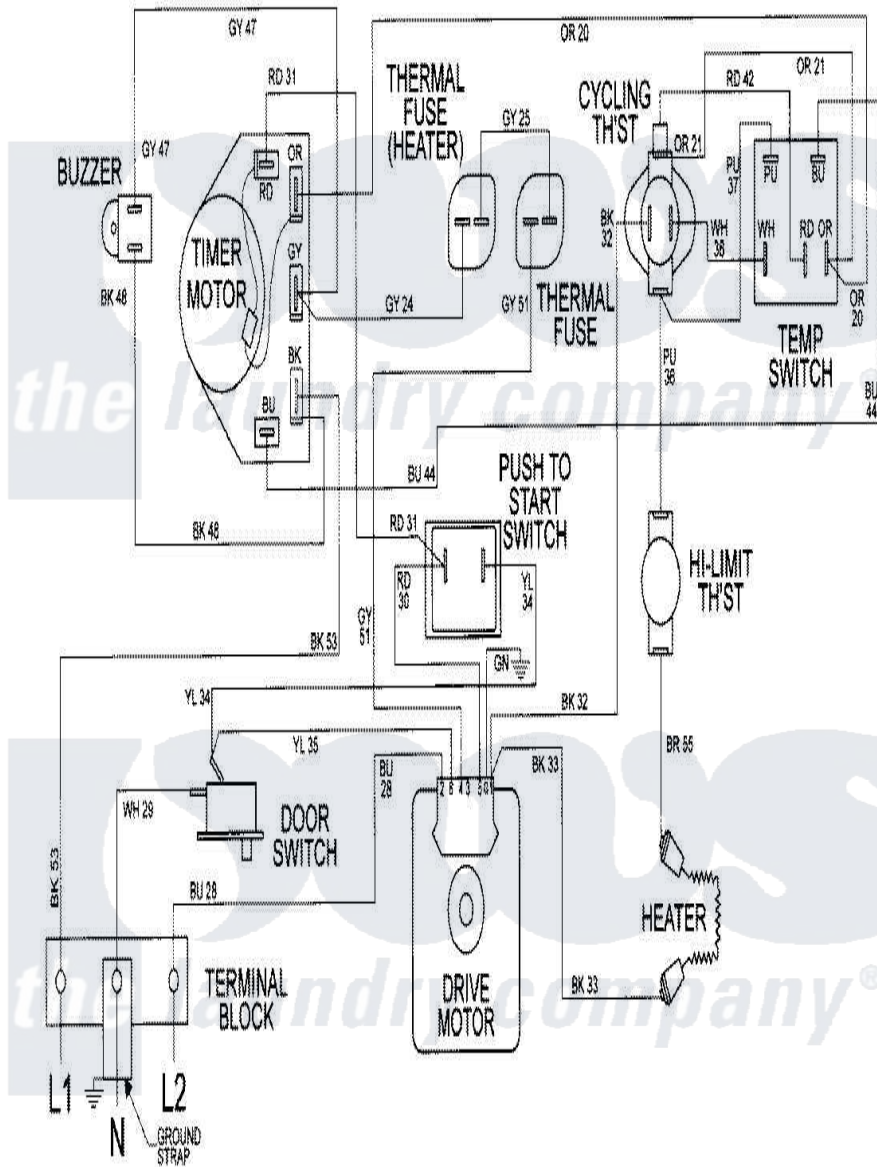

Maytag MDE9206AYA 05 - WIRING INFORMATION

Maytag Residential Maytag MDE9206AYA Dryer Parts Parts Diagram 05 - WIRING INFORMATION
 Click on the part number to view part

Item	Original Part Number	Replaced By	Status	Part Description
NI	15002303		Not Available	WIRING INFORMATION