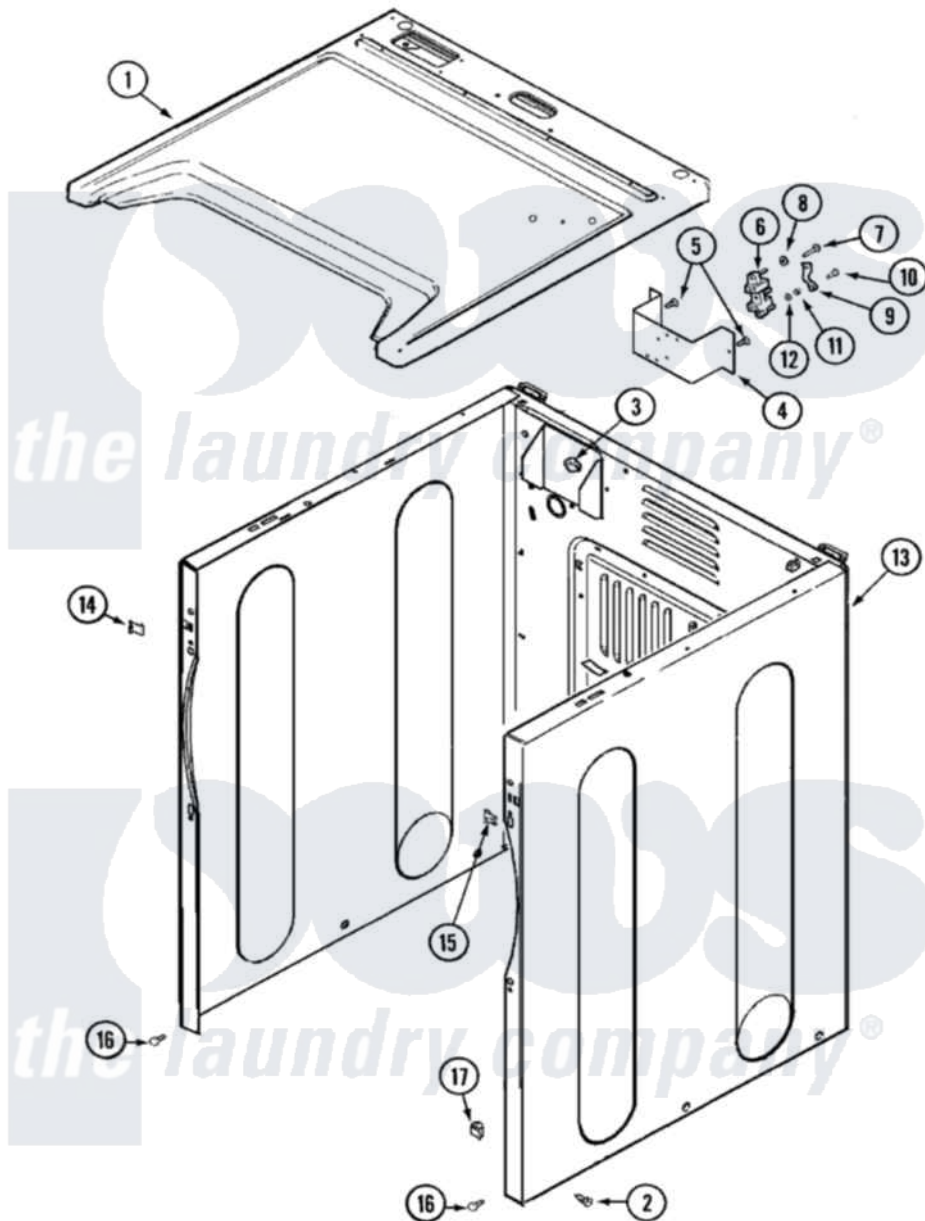

# Maytag MDE9206AYW 01 - CABINET

Maytag [Residential Maytag MDE9206AYW Dryer Parts](#) Parts Diagram 01 - CABINET  
 Click on the part number to view part

Item	Original Part Number	Replaced By	Status	Part Description
1	<a href="#">33001896</a>			Cover, Top
"	<a href="#">33002631</a>			Cover, Top
2	<a href="#">213007</a>			Xfor Cabinet See Cabinet, Back
"	22003409	<a href="#">213007</a>		Xfor Cabinet See Cabinet, Back
3	<a href="#">Y310376</a>			Clip, Door Switch Harness
4	33001826		Not Available	BRACKET, TERMINAL BLOCK---NA
5	<a href="#">22001995</a>			Screw Note: Screw, Tumbler Front And Shroud
6	<a href="#">33001244</a>			Block, Terminal
7	Y312209	<a href="#">W10001200</a>		Screw
8	<a href="#">Y311270</a>			Washer, Terminal Block
9	<a href="#">Y312184</a>			Strap, Grounding
10	<a href="#">33001245</a>			Screw---NA
11	311484	<a href="#">112432</a>		Nut
12	<a href="#">311093</a>			Washer, Terminal Connection

13	22003643		CABINET ASSY. (WHT AS PK)
"	<a href="#">33001897</a>		Cabinet
"	<a href="#">33002624</a>		Cabinet, Assembly
14	<a href="#">22002049</a>		Clip Note: Clip, Front Panel
15	213280	<a href="#">204439</a>	Screw And Fstner Assembly
16	<a href="#">22001995</a>		Screw Note: Screw, Tumbler Front And Shroud
17	<a href="#">Y310376</a>		Clip, Door Switch Harness