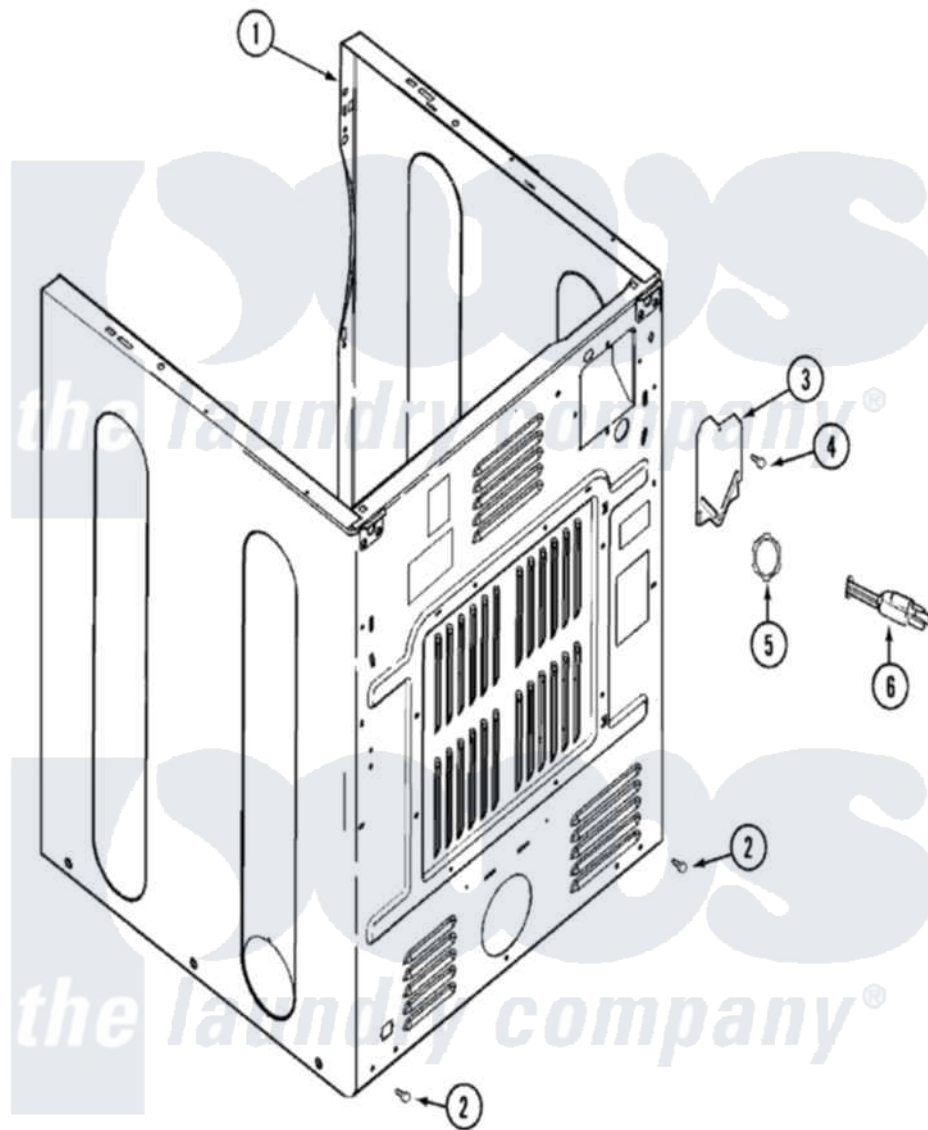

Maytag MDE9206AYW 02 - CABINET-REAR

Maytag Residential Maytag MDE9206AYW Dryer Parts Parts Diagram 02 - CABINET-REAR
 Click on the part number to view part

Item	Original Part Number	Replaced By	Status	Part Description
1	33002624			Cabinet, Assembly
"	33001897			Cabinet
"	22003643			CABINET ASSY. (WHT AS PK)
"	22003367	22004095		Hinge, Plastic
"	22001995			Screw Note: Screw, Tumbler Front And Shroud
2	22001995			Screw Note: Screw, Tumbler Front And Shroud
3	33001795			Cover, Terminal Block
4	22001995			Screw Note: Screw, Tumbler Front And Shroud