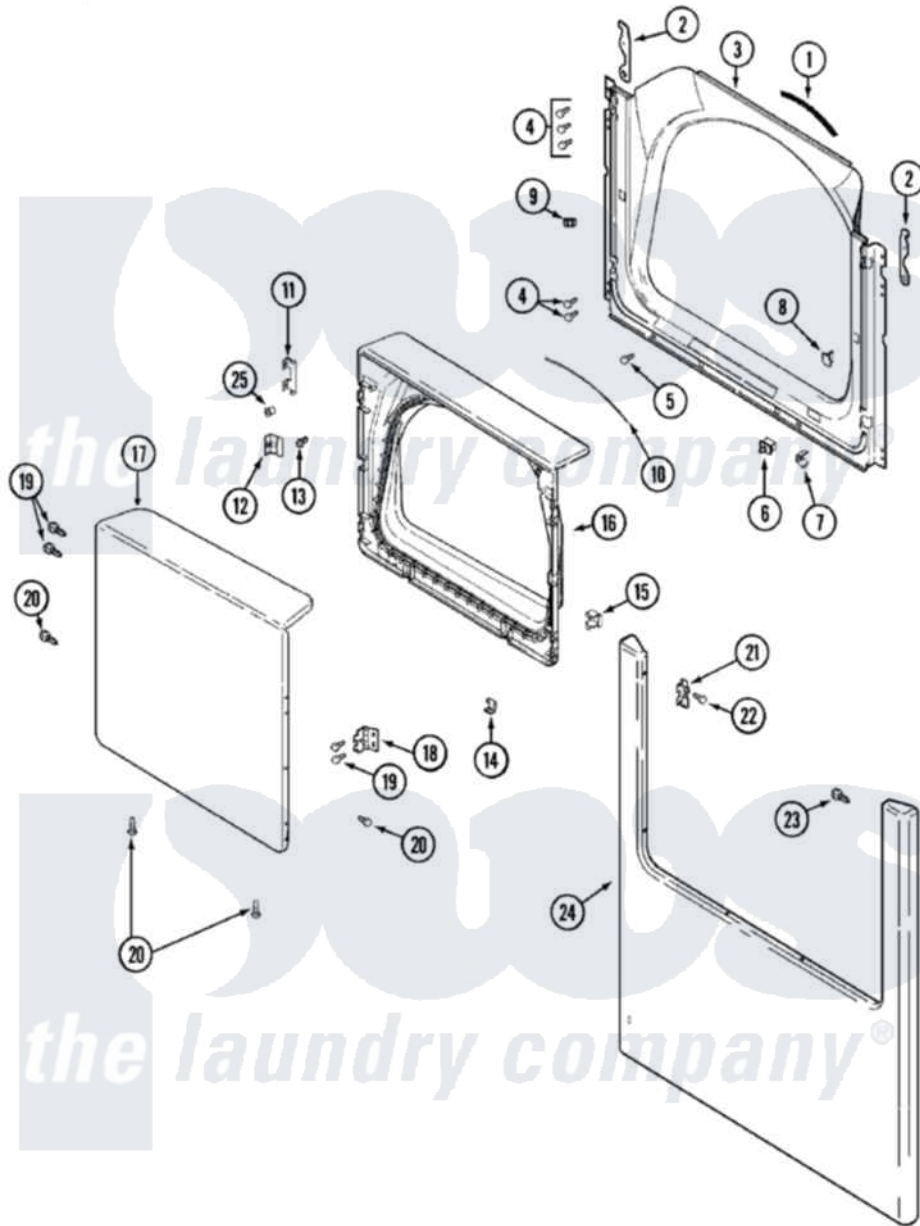

# Maytag MDE9206AYW 04 - DOOR

Maytag [Residential Maytag MDE9206AYW Dryer Parts](#) Parts Diagram 04 - DOOR  
 Click on the part number to view part

Item	Original Part Number	Replaced By	Status	Part Description
1	<a href="#">33001767</a>			Seal, Shroud
2	22002247	<a href="#">33002597</a>		Hook, Security
3	<a href="#">33001900</a>			Shroud
4	<a href="#">22001995</a>			Screw Note: Screw, Tumbler Front And Shroud
5	<a href="#">33001768</a>			Screw, Shroud Note: Screw, Shroud And Outlet Duct
6	33001509	<a href="#">W10169313</a>		Switch-Dor
7	<a href="#">33001760</a>			Bracket, Hinge
8	33001174	<a href="#">LA-1003</a>		Door Catch Kit
9	33001791	<a href="#">306436</a>		Door Latch Kit--W
"	Y304578	<a href="#">LA-1003</a>		Door Catch Kit
10	<a href="#">33002094</a>			Seal, Door
11	<a href="#">22002038</a>			Clip, Door
12	<a href="#">33001793</a>			Bracket, Strike
13	<a href="#">33001761</a>			Strike, Door
14	<a href="#">22002039</a>			Clip, Door

15	<a href="#">33001763</a>		Plug, Inner Door
16	<a href="#">33001899</a>		Door, Inner
"	<a href="#">22002063</a>		Screw No.8-18AB Wafer Head
"	<a href="#">22002039</a>		Clip, Door
17	<a href="#">22001817</a>		Sheet, Sound Damper
"	<a href="#">33001904</a>		Door, Outer
18	<a href="#">33001759</a>		Hinge, Door
19	22002062	<a href="#">98006631</a>	Screw
20	<a href="#">22002063</a>		Screw No.8-18AB Wafer Head
21	<a href="#">33001764</a>		Cover, Hinge Hole
22	<a href="#">33001787</a>		Screw, Hinge Note: Screw, Hinge Hole Cover
23	<a href="#">22002012</a>		Screw, Hinge Note: Screw, Hinge Bracket
24	<a href="#">33001901</a>		Panel, Front
25	<a href="#">33001771</a>		Bushing, Inner Door