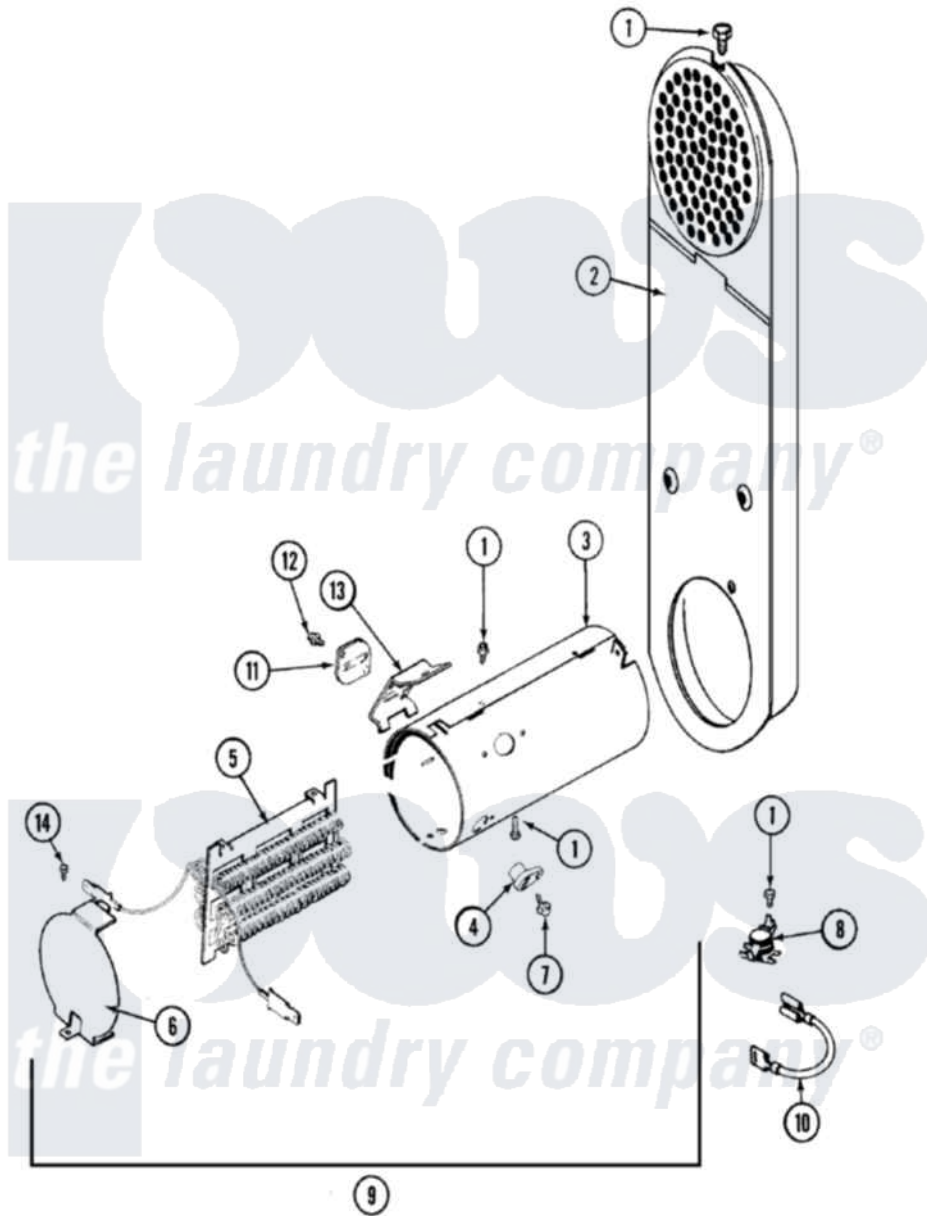

Maytag MDE9206AYW 05 - HEATER

Maytag [Residential Maytag MDE9206AYW Dryer Parts](#) Parts Diagram 05 - HEATER
 Click on the part number to view part

Item	Original Part Number	Replaced By	Status	Part Description
1	211294	90767		Screw, 8A X 3/8 HeX Washer Head Tapping
2	33001803	33003038		Assembly, Inlet Duct-Elec
"	33002767	33003038		Assembly, Inlet Duct-Elec
3	314995			Enclosure, Heater
4	314998			Insulator, Terminal
"	307473			Fuse, Thermal
5	307184	Y308612		Heater Sub-Assembly
6	314999			Shield, Radiant
7	314554		Not Available	SCREW
8	303396			Thermostat, Hi-Limit
9	307178			Heater Assembly
10	Y307173			Wire, Jumper
11	307473			Fuse, Thermal
12	33001860	W10116760		Screw
13	315346			Bracket, Thermal Fuse
14	22002925	3370225		Screw