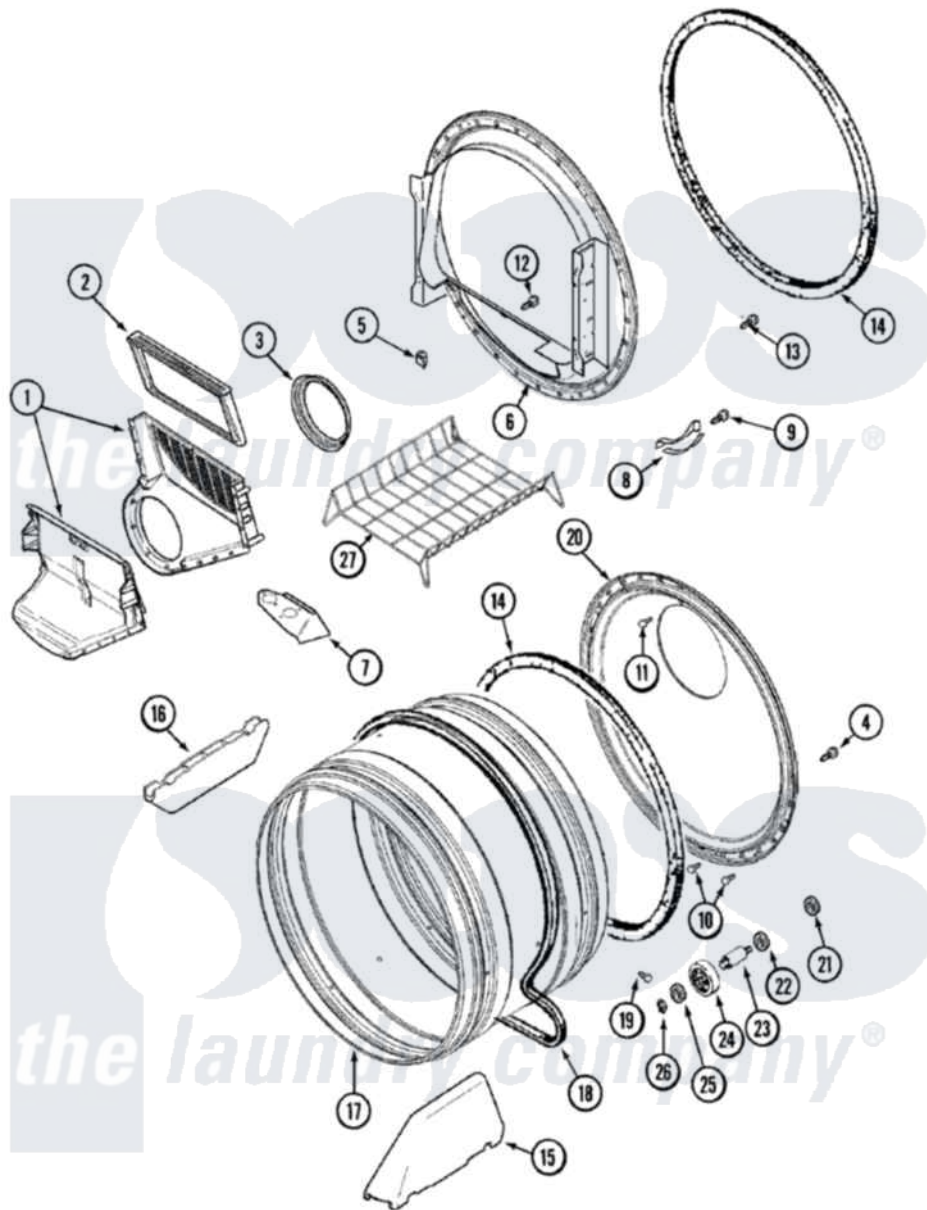

Maytag MDE9206AYW 07 - TUMBLER

Maytag Residential Maytag MDE9206AYW Dryer Parts Parts Diagram 07 - TUMBLER
 Click on the part number to view part

Item	Original Part Number	Replaced By	Status	Part Description
1	33001799			Outlet Duct Assembly Note: Outlet Duct Assembly
2	33001808			Filter, Lint
3	33001758	33002560		Seal, Blower
4	33002190			SCrew, C BraCe, BraCket, Cabinet
5	Y310376			Clip, Door Switch Harness
6	33001802			Front, Tumbler
7	33001837			Cover, Thermostat
8	306508			Tumbler Bearing Kit ----W
9	210720			Rivet, Bearing To Tumbler Frmt
10	22001996	3370225		Screw
11	210932			Screw, No.8 X 9/16 Ctsk Note: Screw, Inlet Duct
12	312311	312311MAY		Screw
13	33001855	33002917		Screw, No.10-16
14	33001807			Seal, Tumbler

15	33001756	33002032	Baffle
16	33001755		Baffle
17	33001889		Tumbler
"	33002494	33002778	Power Cord
18	33001777	33002535	V-Belt
19	33001788	33002973	Screw, No.9-15 X 1.00 Hx WS
20	33001801		Back, Tumbler
21	33001443		Nut, Hex
22	Y313347	312535	Washer, Vault Mounting Brk.
23	Y312948	6-3129480	Shaft- Tumbler
24	Y303373	12001541	Drum Roller/Washer Assembly--W
25	312535		Washer, Vault Mounting Brk.
26	410233	9703438	Ring-Retrn
27	33001917	33001917A	Rack- Dryi