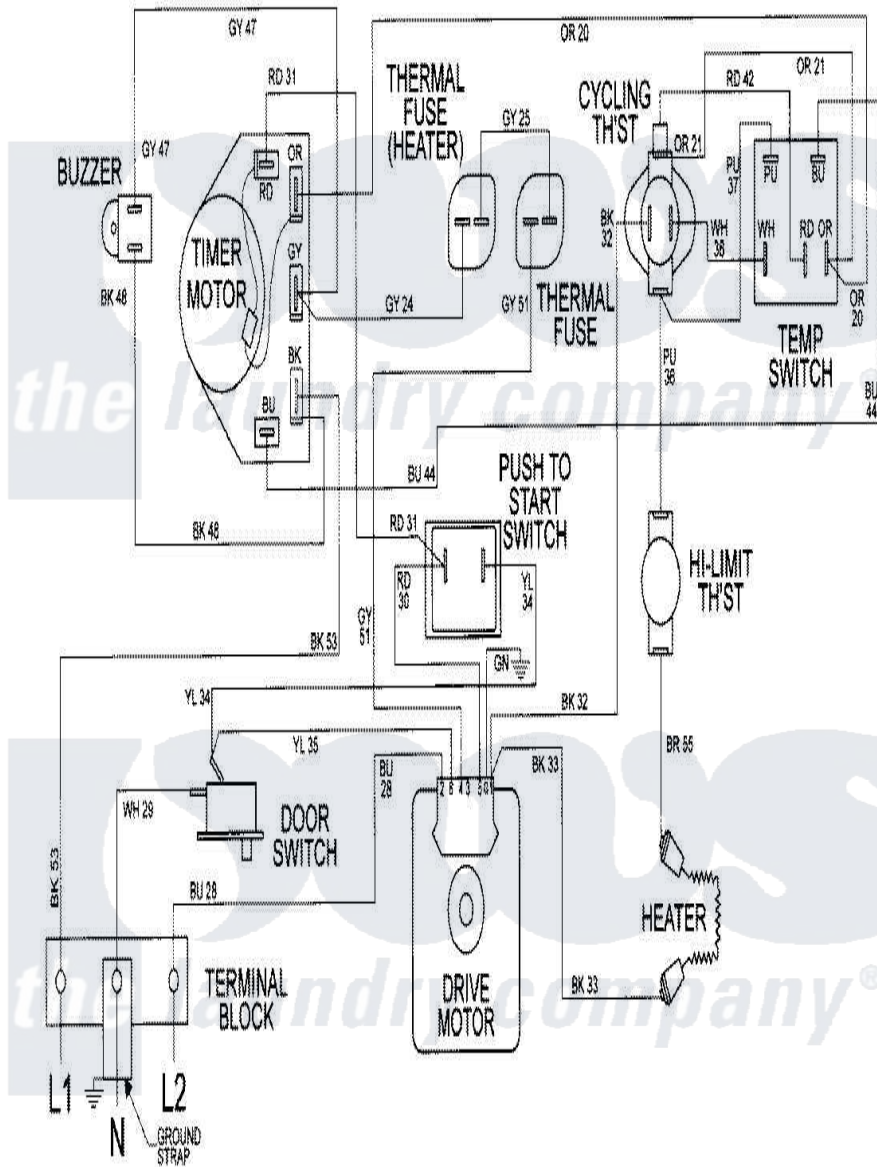

# Maytag MDE9206AYW 08 - WIRING INFORMATION

Maytag Residential Maytag MDE9206AYW Dryer Parts Parts Diagram 08 - WIRING INFORMATION  
 Click on the part number to view part

Item	Original Part Number	Replaced By	Status	Part Description
NI	15002303		Not Available	WIRING INFORMATION