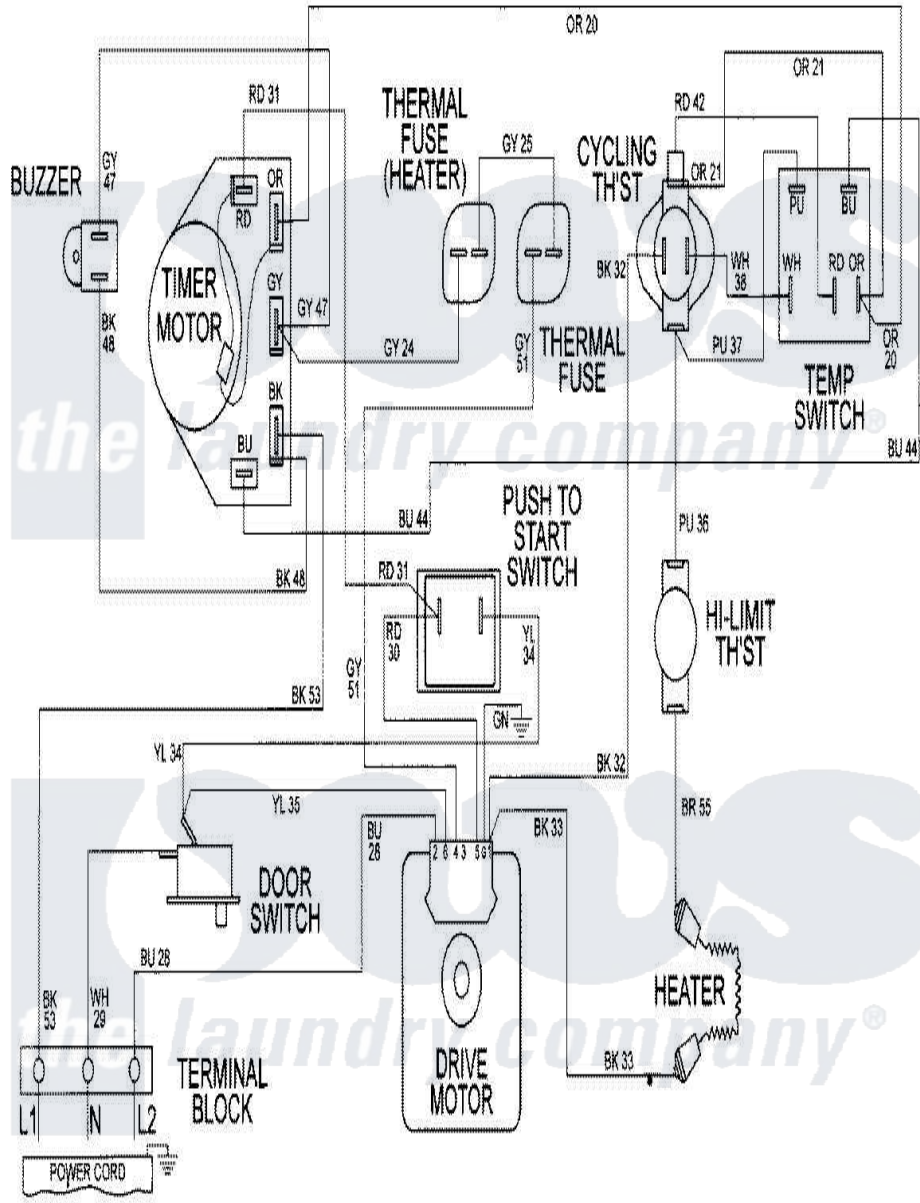

Maytag MDE9206AZW 08 - WIRING INFORMATION

Maytag Residential Maytag MDE9206AZW Dryer Parts Parts Diagram 08 - WIRING INFORMATION
 Click on the part number to view part

Item	Original Part Number	Replaced By	Status	Part Description
NI	15002315		Not Available	WIRING INFORMATION