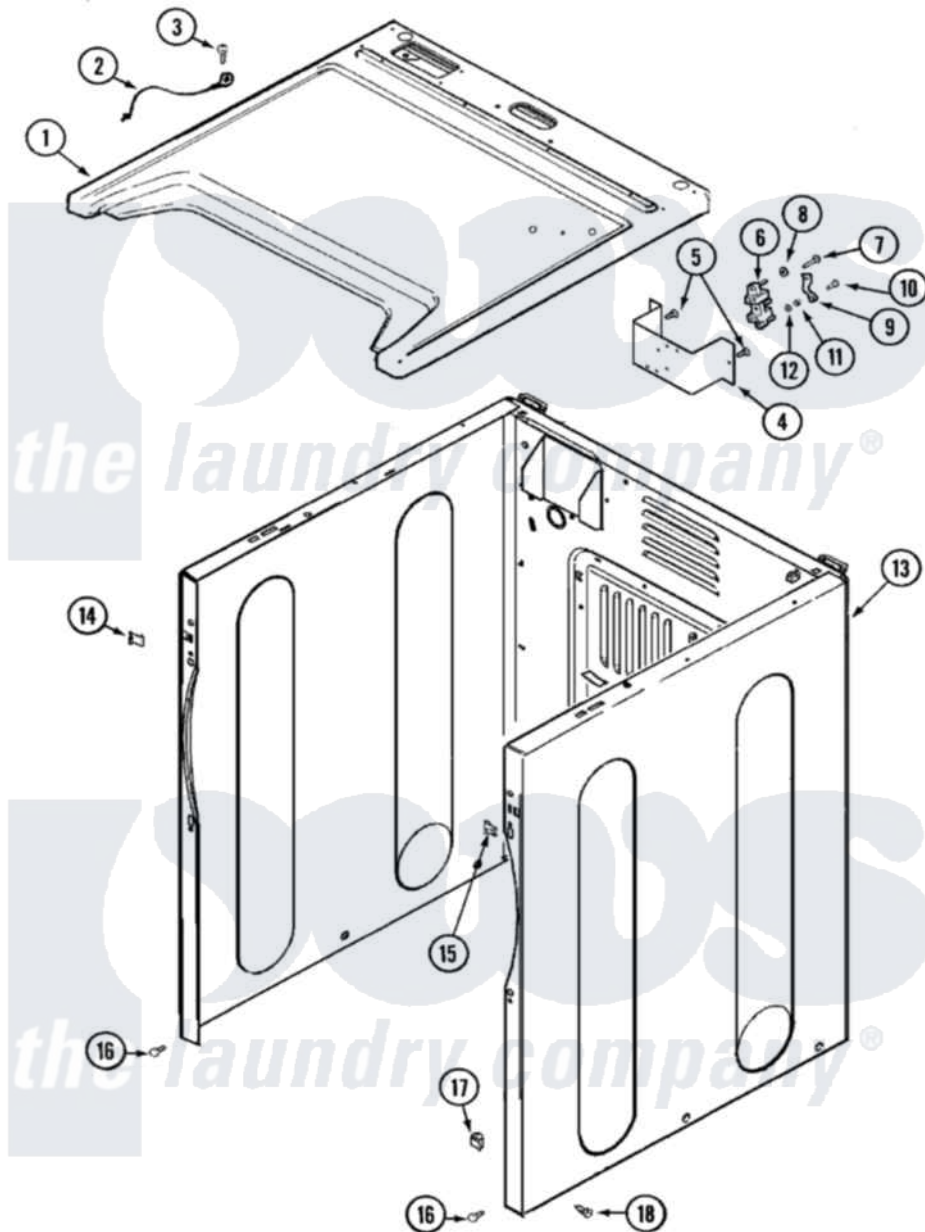

# Maytag MDE9306AUW 01 - CABINET-FRONT

Maytag Residential Maytag MDE9306AUW Dryer Parts Parts Diagram 01 - CABINET-FRONT

Click on the part number to view part

Item	Original Part Number	Replaced By	Status	Part Description
1	<a href="#">33001896</a>			Cover, Top
2	33001859		Not Available	WIRE, GROUND
3	210186	<a href="#">3370225</a>		Screw
4	33001826		Not Available	BRACKET, TERMINAL BLOCK---NA
5	<a href="#">22001995</a>			Screw Note: Screw, Tumbler Front And Shroud
6	<a href="#">33001244</a>			Block, Terminal
7	Y312209	<a href="#">W10001200</a>		Screw
8	<a href="#">Y311270</a>			Washer, Terminal Block
9	<a href="#">Y312184</a>			Strap, Grounding
10	<a href="#">33001245</a>			Screw---NA
11	311484	<a href="#">112432</a>		Nut
12	<a href="#">311093</a>			Washer, Terminal Connection
13	<a href="#">33001897</a>			Cabinet
14	<a href="#">22002049</a>			Clip Note: Clip, Front Panel
15	213280	<a href="#">204439</a>		Screw And Fstner Assembly

16 [22001995](#)

Screw Note: Screw, Tumbler  
Front And Shroud

17 [Y310376](#)

Clip, Door Switch Harness

18 [213007](#)

Xfor Cabinet See Cabinet,  
Back