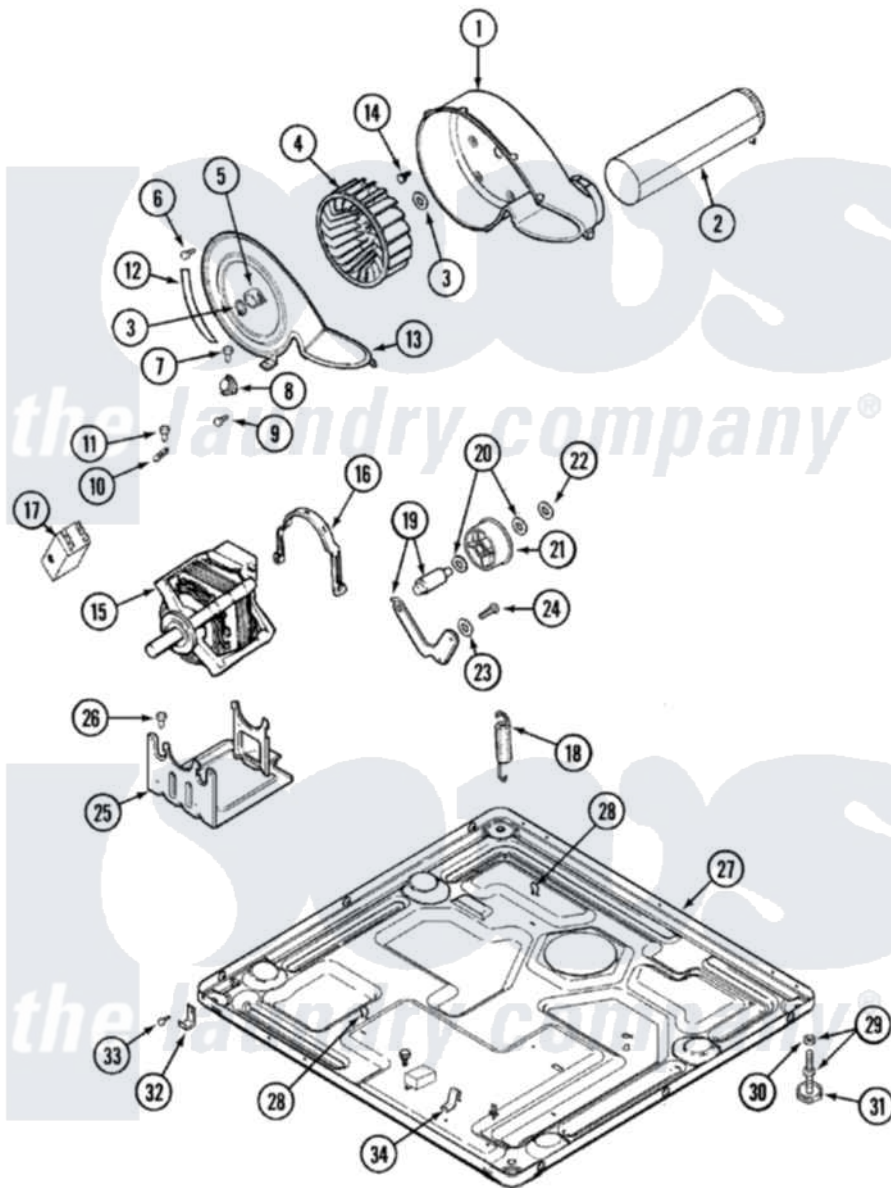

Maytag MDE9306AUW 06 - MOTOR DRIVE

Maytag [Residential Maytag MDE9306AUW Dryer Parts](#) Parts Diagram 06 - MOTOR DRIVE
 Click on the part number to view part

| Item | Original Part Number | Replaced By | Status | Part Description |
|------|--------------------------|---------------------------|---------------|---|
| 1 | 33001789 | | | Housing, Blower |
| 2 | 33001800 | | | Duct Assembly, Exhaust |
| " | 22001995 | | | Screw Note: Screw, Tumbler Front And Shroud |
| 3 | 410233 | 9703438 | | Ring-Retrn |
| 4 | 33001790 | | | Wheel, Blower |
| 5 | 312967 | | | Clamp, Blower Housing |
| 6 | 33001855 | 33002917 | | Screw, No.10-16 |
| 7 | Y313561 | | | Screw---NA |
| 8 | 307249 | | | Thermostat, Multi-Temp |
| 9 | 22001996 | 3370225 | | Screw |
| 10 | 33001762 | | | Fuse, Thermal |
| 11 | 314848 | W10116760 | | Screw |
| 12 | 33001772 | | Not Available | SEAL, BLOWER COVER |
| 13 | 33001873 | | | Cover, Blower Housing---NA |
| 14 | 314818 | 1163839 | | Screw |
| 15 | 33002237 | 33002478 | | Motor |