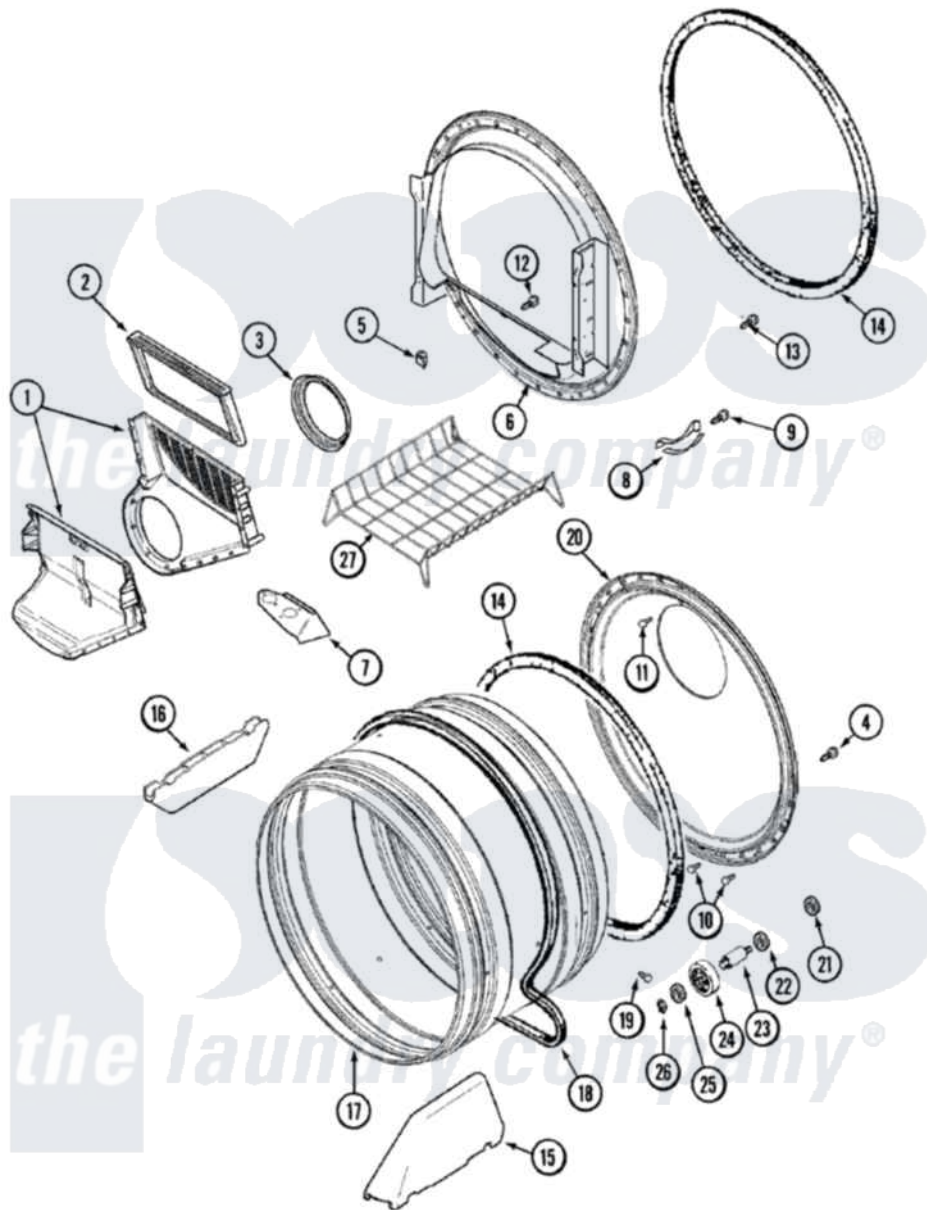

Maytag MDE9306AUW 07 - TUMBLER

Maytag Residential Maytag MDE9306AUW Dryer Parts Parts Diagram 07 - TUMBLER
 Click on the part number to view part

| Item | Original Part Number | Replaced By | Status | Part Description |
|------|--------------------------|---------------------------|--------|--|
| 1 | 33001799 | | | Outlet Duct Assembly Note: Outlet Duct Assembly |
| 2 | 33001808 | | | Filter, Lint |
| 3 | 33001758 | 33002560 | | Seal, Blower |
| 4 | 33002190 | | | SCrew, C BraCe, BraCket, Cabinet |
| 5 | Y310376 | | | Clip, Door Switch Harness |
| 6 | 33001802 | | | Front, Tumbler |
| 7 | 33001837 | | | Cover, Thermostat |
| 8 | 306508 | | | Tumbler Bearing Kit ----W |
| 9 | 210720 | | | Rivet, Bearing To Tumbler Frnt |
| 10 | 22001996 | 3370225 | | Screw |
| 11 | 210932 | | | Screw, No.8 X 9/16 Ctsk Note: Screw, Inlet Duct |
| 12 | 312311 | 312311MAY | | Screw |
| 13 | 33001855 | 33002917 | | Screw, No.10-16 |
| 14 | 33001807 | | | Seal, Tumbler |

| | | | |
|----|--------------------------|---------------------------|-----------------------------------|
| 15 | 33001756 | 33002032 | Baffle |
| 16 | 33001755 | | Baffle |
| 17 | 33001889 | | Tumbler |
| 18 | 33001777 | 33002535 | V-Belt |
| 19 | 33001788 | 33002973 | Screw, No.9-15 X 1.00 Hx WS |
| 20 | 33001801 | | Back, Tumbler |
| 21 | 33001443 | | Nut, Hex |
| 22 | Y313347 | 312535 | Washer, Vault Mounting Brk. |
| 23 | Y312948 | 6-3129480 | Shaft- Tumbler |
| 24 | Y303373 | 12001541 | Drum Roller/Washer Assembly--W |
| 25 | 312535 | | Washer, Vault Mounting Brk. |
| 26 | 410233 | 9703438 | Ring-Retrn |
| 27 | 33001917 | 33001917A | Rack- Dryi |