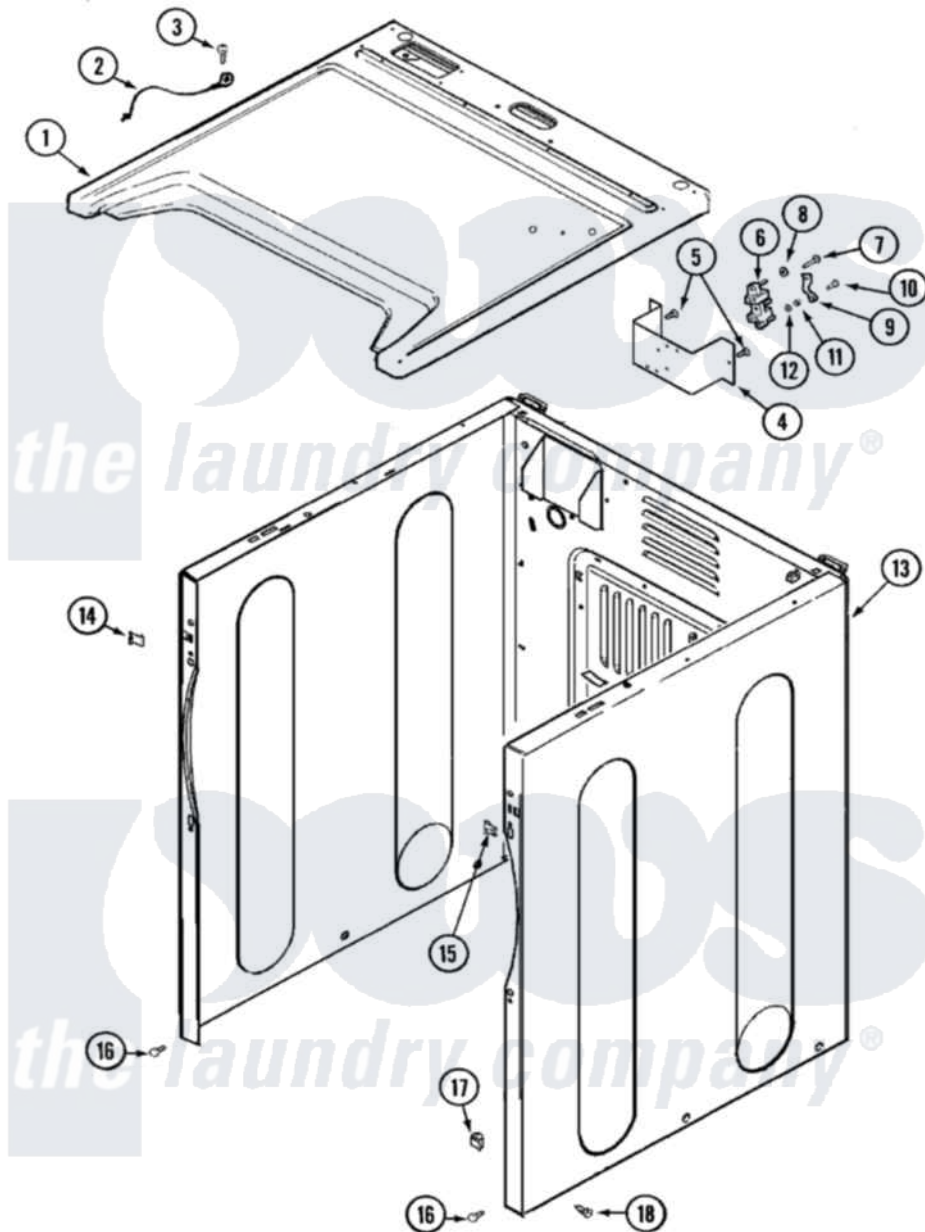

Maytag MDE9306AYA 01 - CABINET-FRONT

Maytag Residential Maytag MDE9306AYA Dryer Parts Parts Diagram 01 - CABINET-FRONT
 Click on the part number to view part

Item	Original Part Number	Replaced By	Status	Part Description
1	33001906		Not Available	COVER, TOP (ALM)---NA
2	33001859		Not Available	WIRE, GROUND
3	210186	3370225		Screw
4	33001826		Not Available	BRACKET, TERMINAL BLOCK---NA
5	22001995			Screw Note: Screw, Tumbler Front And Shroud
6	33001244			Block, Terminal
7	Y312209	W10001200		Screw
8	Y311270			Washer, Terminal Block
9	Y312184			Strap, Grounding
10	33001245			Screw---NA
11	311484	112432		Nut
12	311093			Washer, Terminal Connection
13	33001898	33002373		Cabinet
14	22002049			Clip Note: Clip, Front Panel
15	213280	204439		Screw And Fstner Assembly

16 [22001995](#)

Screw Note: Screw, Tumbler
Front And Shroud

17 [Y310376](#)

Clip, Door Switch Harness

18 [213007](#)

Xfor Cabinet See Cabinet,
Back