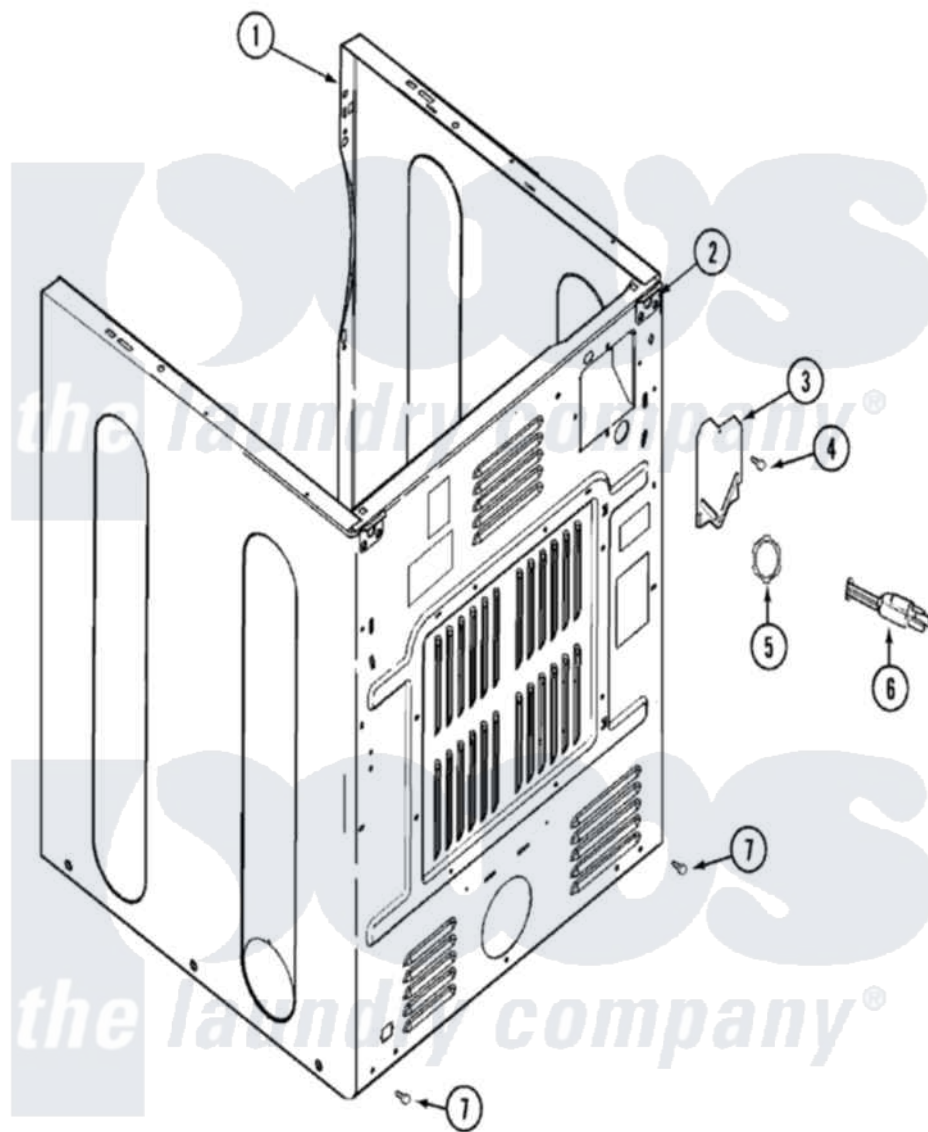

# Maytag MDE9306AYA 02 - CABINET-REAR

Maytag [Residential Maytag MDE9306AYA Dryer Parts](#) Parts Diagram 02 - CABINET-REAR  
 Click on the part number to view part

Item	Original Part Number	Replaced By	Status	Part Description
1	33001898	<a href="#">33002373</a>		Cabinet
2	33001827		Not Available	BRACKET, CABINET HINGE
3	<a href="#">33001795</a>			Cover, Terminal Block
4	<a href="#">22001995</a>			Screw Note: Screw, Tumbler Front And Shroud
7	<a href="#">22001995</a>			Screw Note: Screw, Tumbler Front And Shroud