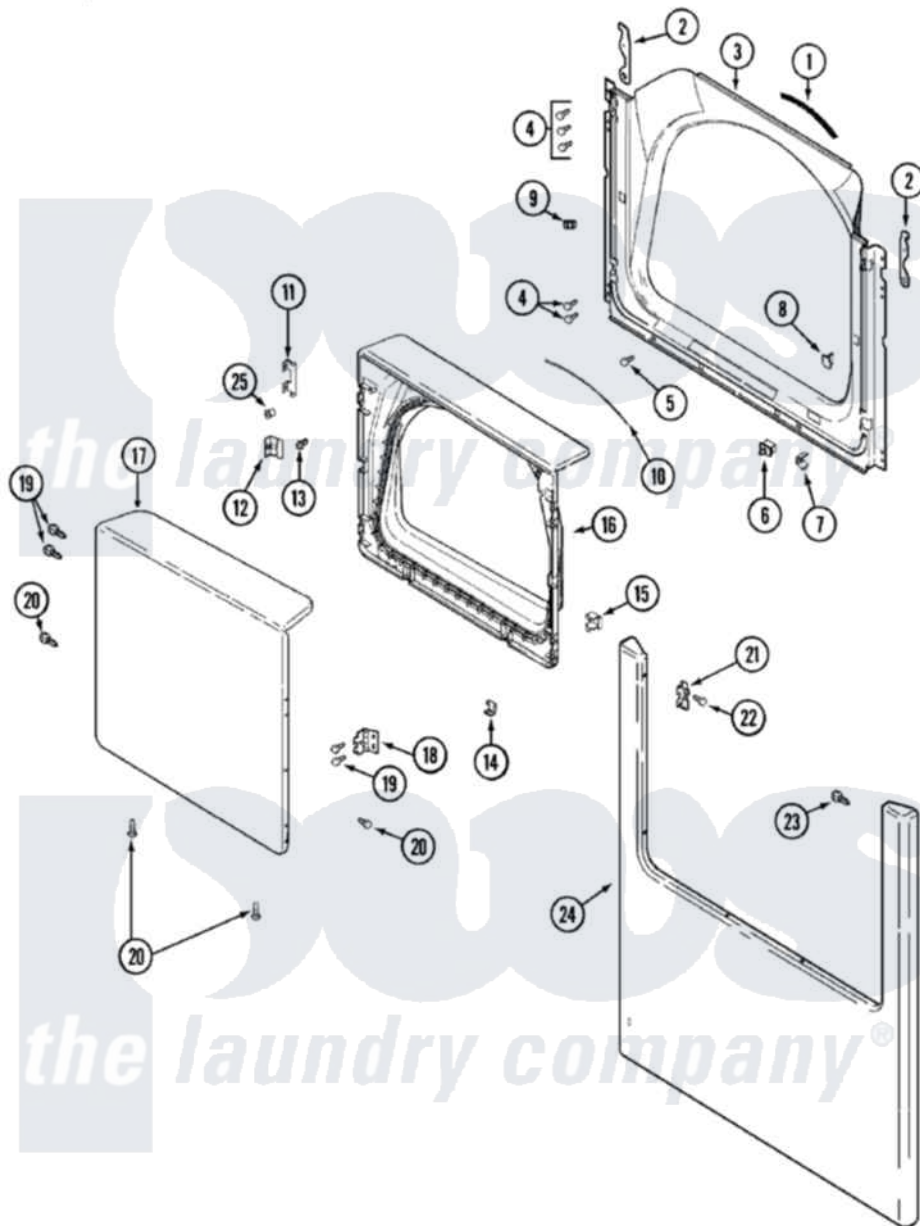

Maytag MDE9306AYA 04 - DOOR

Maytag [Residential Maytag MDE9306AYA Dryer Parts](#) Parts Diagram 04 - DOOR
 Click on the part number to view part

Item	Original Part Number	Replaced By	Status	Part Description
1	33001767			Seal, Shroud
2	22002247	33002597		Hook, Security
3	33001907		Not Available	SHROUD (ALM)---NA
4	22001995			Screw Note: Screw, Tumbler Front And Shroud
5	33001768			Screw, Shroud Note: Screw, Shroud And Outlet Duct
6	33001509	W10169313		Switch-Dor
7	33001760			Bracket, Hinge
8	33001174	LA-1003		Door Catch Kit
9	33001791	306436		Door Latch Kit--W
"	Y304578	LA-1003		Door Catch Kit
10	33002094			Seal, Door
11	22002038			Clip, Door
12	33001793			Bracket, Strike
13	33001761			Strike, Door
14	22002039			Clip, Door

15	33001763		Plug, Inner Door
16	33001908		DOOR, INNER (ALM)
17	22001817		Sheet, Sound Damper
"	33001909	33002371	Door, Outer
18	33001759		Hinge, Door
19	22002062	98006631	Screw
20	22002064	489355	Screw, 8 X 1/2
21	33001765		Cover, Hinge Hole
22	33001787		Screw, Hinge Note: Screw, Hinge Hole Cover
23	22002012		Screw, Hinge Note: Screw, Hinge Bracket
24	33001910	33002368	Panel, Front
25	33001771		Bushing, Inner Door