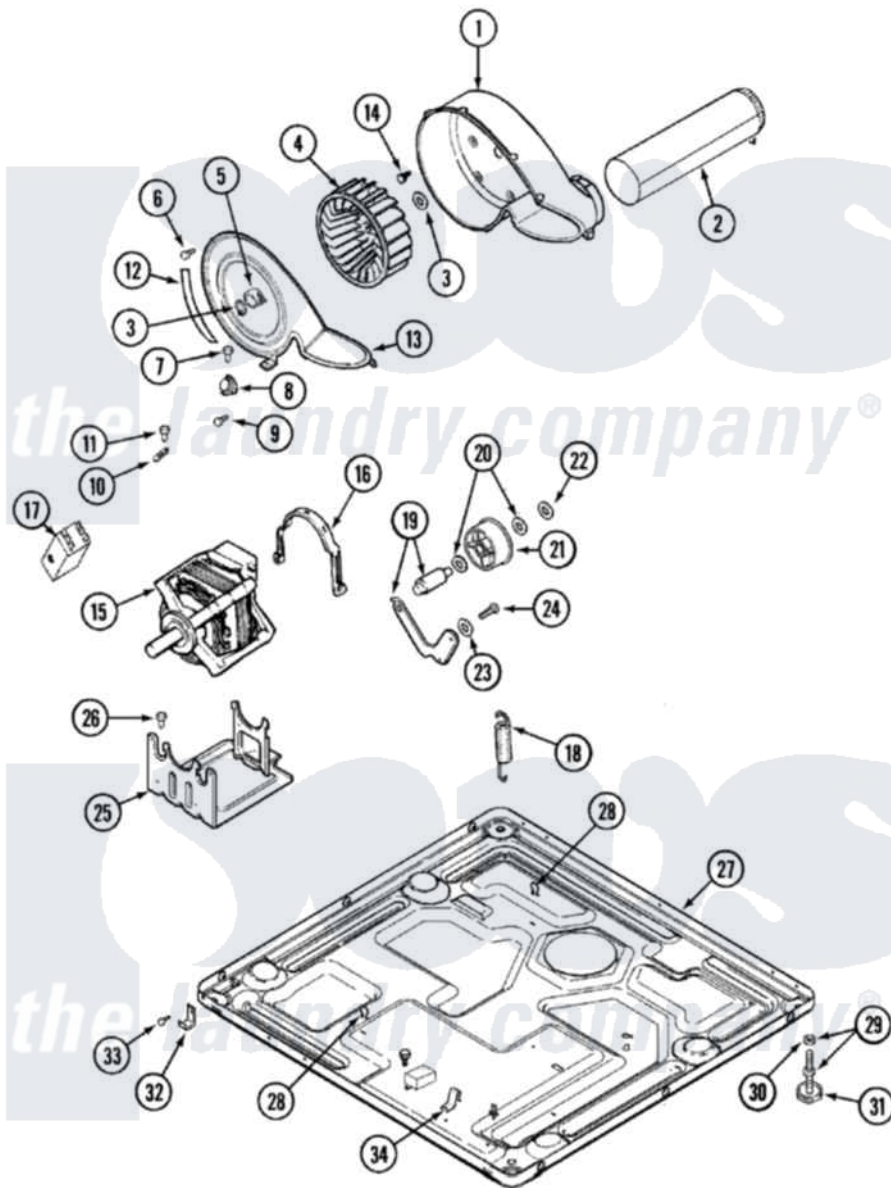

# Maytag MDE9306AYA 06 - MOTOR DRIVE

Maytag Residential Maytag MDE9306AYA Dryer Parts Parts Diagram 06 - MOTOR DRIVE  
 Click on the part number to view part

Item	Original Part Number	Replaced By	Status	Part Description
1	<a href="#">33001789</a>			Housing, Blower
2	<a href="#">33001800</a>			Duct Assembly, Exhaust
"	<a href="#">22001995</a>			Screw Note: Screw, Tumbler Front And Shroud
3	410233	<a href="#">9703438</a>		Ring-Retrn
4	<a href="#">33001790</a>			Wheel, Blower
5	<a href="#">312967</a>			Clamp, Blower Housing
6	33001855	<a href="#">33002917</a>		Screw, No.10-16
7	<a href="#">Y313561</a>			Screw---NA
8	<a href="#">307249</a>			Thermostat, Multi-Temp
9	22001996	<a href="#">3370225</a>		Screw
10	<a href="#">33001762</a>			Fuse, Thermal
11	314848	<a href="#">W10116760</a>		Screw
12	33001772		Not Available	SEAL, BLOWER COVER
13	<a href="#">33001873</a>			Cover, Blower Housing---NA
14	314818	<a href="#">1163839</a>		Screw
15	33002237	<a href="#">33002478</a>		Motor