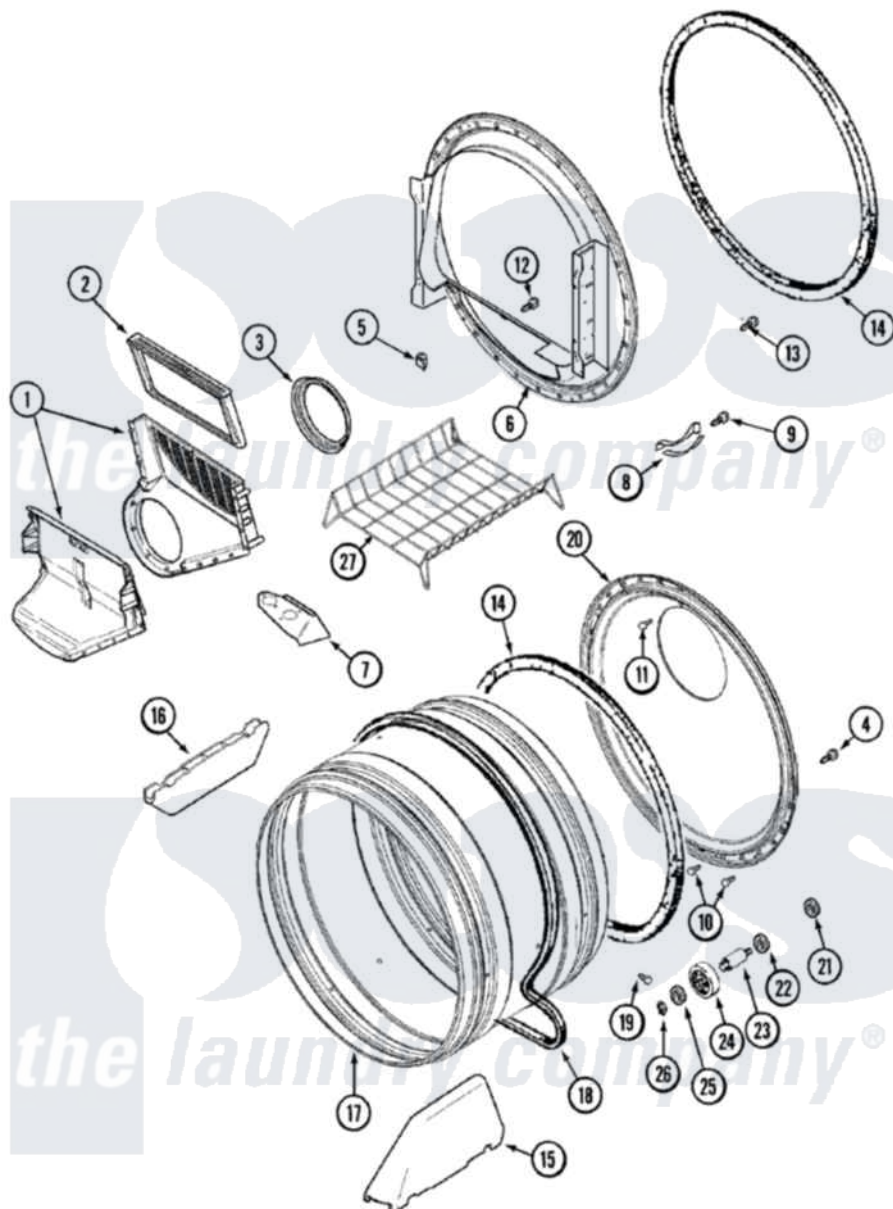

# Maytag MDE9306AYA 07 - TUMBLER

Maytag Residential Maytag MDE9306AYA Dryer Parts Parts Diagram 07 - TUMBLER  
 Click on the part number to view part

Item	Original Part Number	Replaced By	Status	Part Description
1	<a href="#">33001799</a>			Outlet Duct Assembly Note: Outlet Duct Assembly
2	<a href="#">33001808</a>			Filter, Lint
3	33001758	<a href="#">33002560</a>		Seal, Blower
4	<a href="#">33002190</a>			SCrew, C BraCe, BraCket, Cabinet
5	<a href="#">Y310376</a>			Clip, Door Switch Harness
6	<a href="#">33001802</a>			Front, Tumbler
7	<a href="#">33001837</a>			Cover, Thermostat
8	<a href="#">306508</a>			Tumbler Bearing Kit ---W
9	<a href="#">210720</a>			Rivet, Bearing To Tumbler Frnt
10	22001996	<a href="#">3370225</a>		Screw
11	<a href="#">210932</a>			Screw, No.8 X 9/16 Ctsk Note: Screw, Inlet Duct
12	312311	<a href="#">312311MAY</a>		Screw
13	33001855	<a href="#">33002917</a>		Screw, No.10-16
14	<a href="#">33001807</a>			Seal, Tumbler

15	33001756	<a href="#">33002032</a>	Baffle
16	<a href="#">33001755</a>		Baffle
17	<a href="#">33001889</a>		Tumbler
18	33001777	<a href="#">33002535</a>	V-Belt
19	33001788	<a href="#">33002973</a>	Screw, No.9-15 X 1.00 Hx WS
20	<a href="#">33001801</a>		Back, Tumbler
21	<a href="#">33001443</a>		Nut, Hex
22	Y313347	<a href="#">312535</a>	Washer, Vault Mounting Brk.
23	Y312948	<a href="#">6-3129480</a>	Shaft- Tumbler
24	Y303373	<a href="#">12001541</a>	Drum Roller/Washer Assembly--W
25	<a href="#">312535</a>		Washer, Vault Mounting Brk.
26	410233	<a href="#">9703438</a>	Ring-Retrn
27	33001917	<a href="#">33001917A</a>	Rack- Dryi