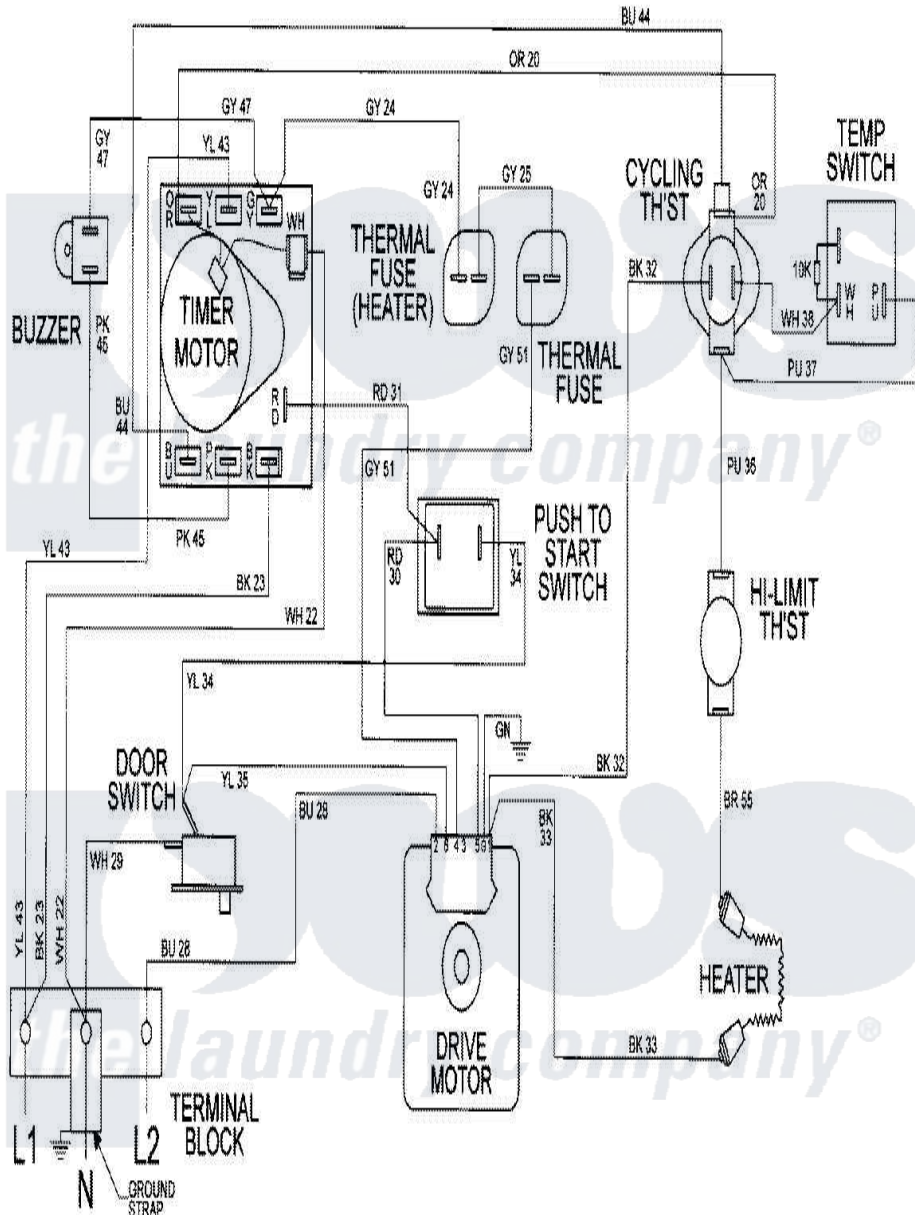

# Maytag MDE9306AYA 08 - WIRING INFORMATION

Maytag Residential Maytag MDE9306AYA Dryer Parts Parts Diagram 08 - WIRING INFORMATION  
 Click on the part number to view part

Item	Original Part Number	Replaced By	Status	Part Description
NI	15002305		Not Available	WIRING INFORMATION