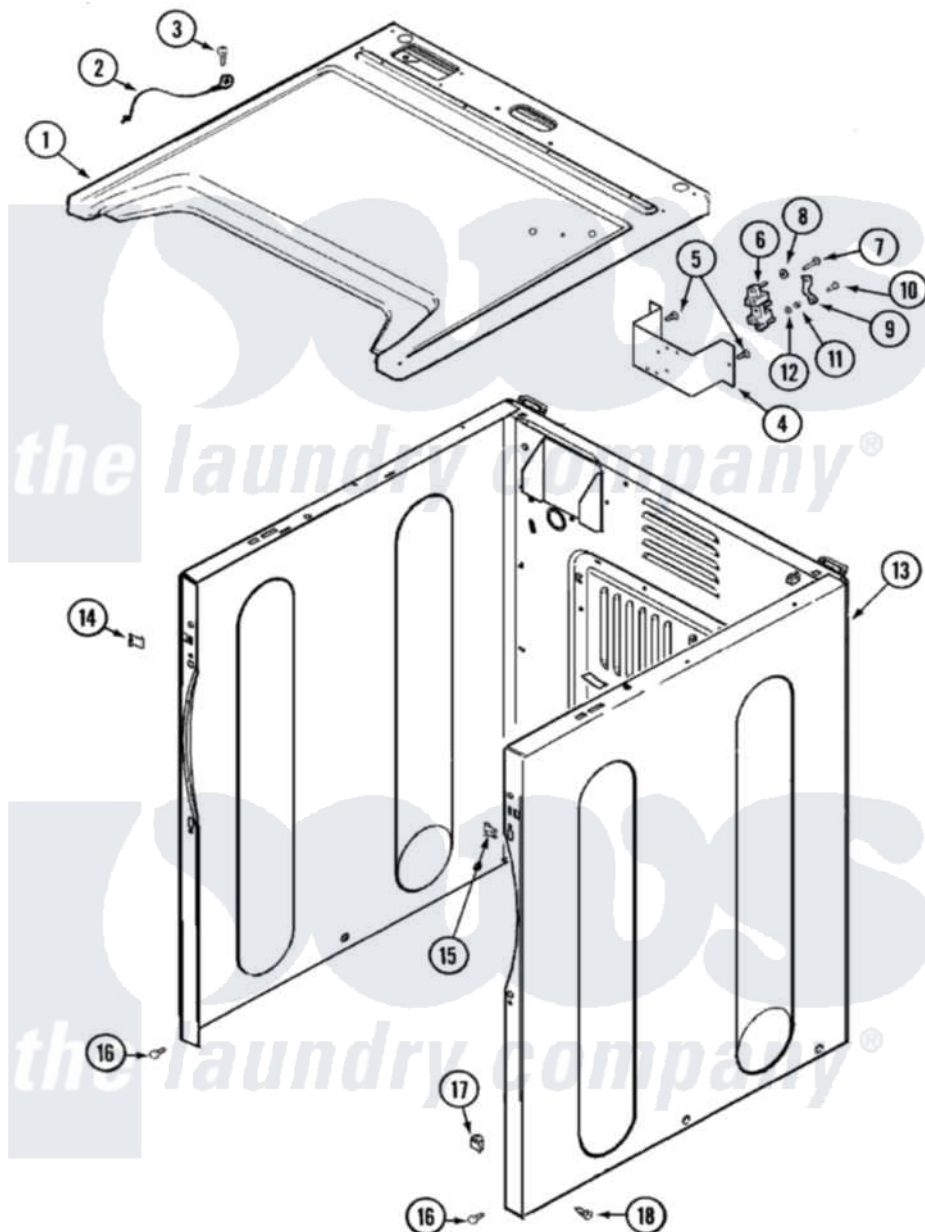

Maytag MDE9306AYW 01 - CABINET-FRONT

Maytag Residential Maytag MDE9306AYW Dryer Parts Parts Diagram 01 - CABINET-FRONT

Click on the part number to view part

Item	Original Part Number	Replaced By	Status	Part Description
1	33001896			Cover, Top
2	33001859		Not Available	WIRE, GROUND
3	210186	3370225		Screw
4	33001826		Not Available	BRACKET, TERMINAL BLOCK---NA
5	22001995			Screw Note: Screw, Tumbler Front And Shroud
6	33001244			Block, Terminal
7	Y312209	W10001200		Screw
8	Y311270			Washer, Terminal Block
9	Y312184			Strap, Grounding
10	33001245			Screw---NA
11	311484	112432		Nut
12	311093			Washer, Terminal Connection
13	33001897			Cabinet
14	22002049			Clip Note: Clip, Front Panel
15	213280	204439		Screw And Fstner Assembly

16 [22001995](#)

Screw Note: Screw, Tumbler
Front And Shroud

17 [Y310376](#)

Clip, Door Switch Harness

18 [213007](#)

Xfor Cabinet See Cabinet,
Back