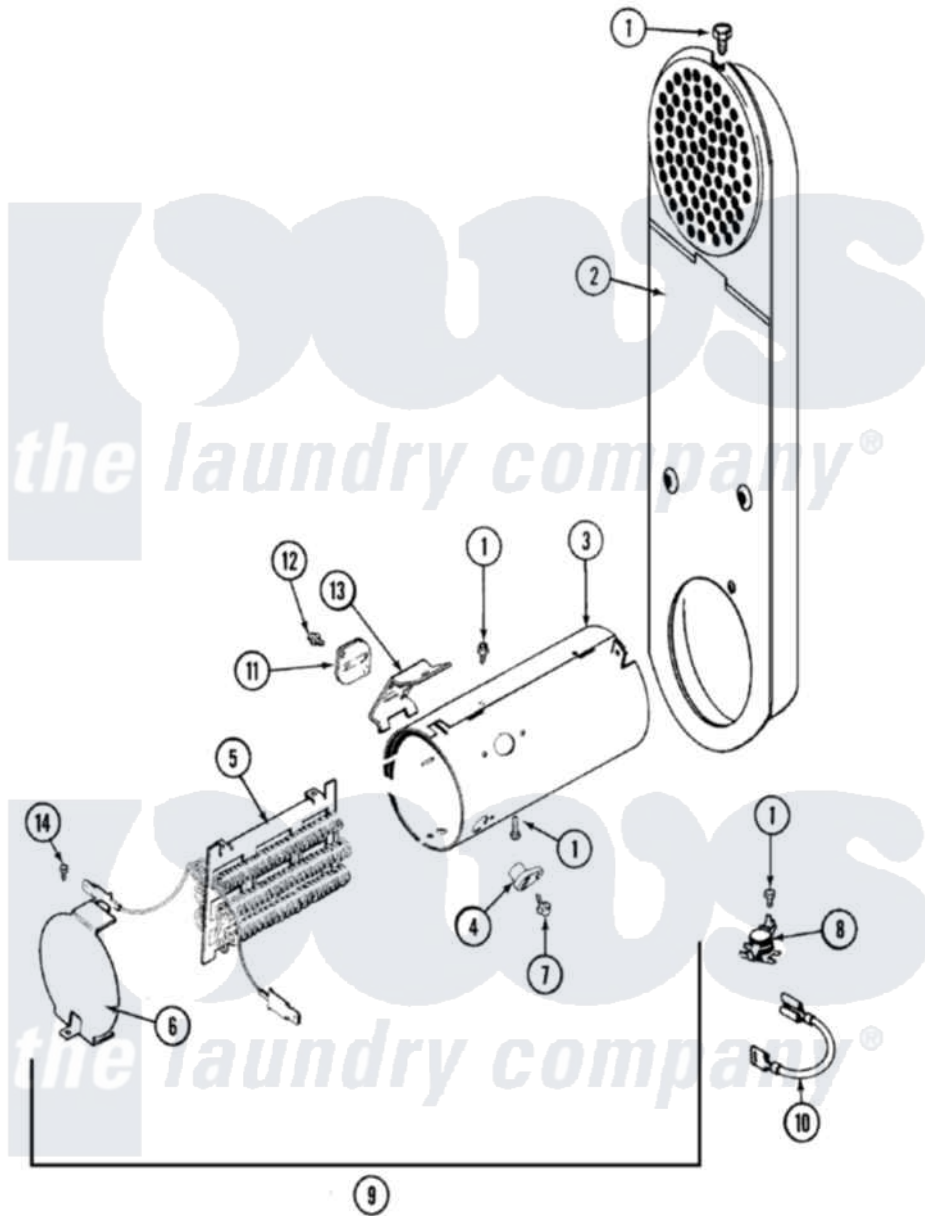

Maytag MDE9306AYW 05 - HEATER

Maytag [Residential Maytag MDE9306AYW Dryer Parts](#) Parts Diagram 05 - HEATER
 Click on the part number to view part

Item	Original Part Number	Replaced By	Status	Part Description
1	211294	90767		Screw, 8A X 3/8 HeX Washer Head Tapping
2	33001803	33003038		Assembly, Inlet Duct-Elec
3	314995			Enclosure, Heater
4	307473			Fuse, Thermal
"	314998			Insulator, Terminal
5	307184	Y308612		Heater Sub-Assembly
6	314999			Shield, Radiant
7	314554		Not Available	SCREW
8	303396			Thermostat, Hi-Limit
9	307178			Heater Assembly
10	Y307173			Wire, Jumper
11	307473			Fuse, Thermal
12	33001860	W10116760		Screw
13	315346			Bracket, Thermal Fuse
14	22001996	3370225		Screw
"	Y308590	W10116795		Heater