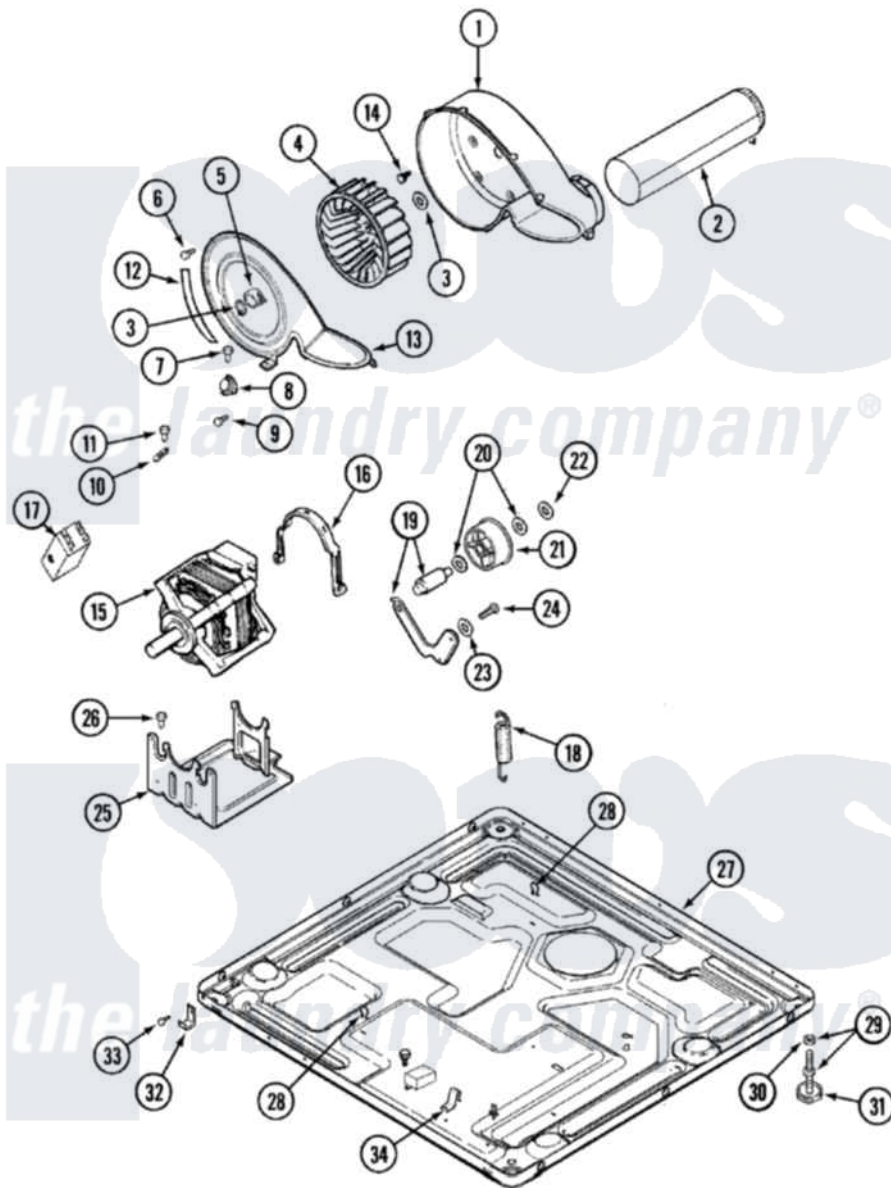

Maytag MDE9306AYW 06 - MOTOR DRIVE

Maytag [Residential Maytag MDE9306AYW Dryer Parts](#) Parts Diagram 06 - MOTOR DRIVE
 Click on the part number to view part

Item	Original Part Number	Replaced By	Status	Part Description
1	33001789			Housing, Blower
2	33001800			Duct Assembly, Exhaust
"	22001995			Screw Note: Screw, Tumbler Front And Shroud
3	410233	9703438		Ring-Retrn
4	33001790			Wheel, Blower
5	312967			Clamp, Blower Housing
6	33001855	33002917		Screw, No.10-16
7	Y313561			Screw---NA
8	307249			Thermostat, Multi-Temp
9	22001996	3370225		Screw
10	33001762			Fuse, Thermal
11	314848	W10116760		Screw
12	33001772		Not Available	SEAL, BLOWER COVER
13	33001873			Cover, Blower Housing---NA
14	314818	1163839		Screw
15	33002237	33002478		Motor

"	33002462	33002478	Motor
"	33001853	33002478	Motor
16	Y015825		Clip, Motor To Motor Support
17	33001854	33002478	Motor
18	33002460	33002459	Assembly, Spring And Plug
"	33002461		Plug For Spring
"	33001754	33002459	Assembly, Spring And Plug
19	33001840	6-3705180	Idler Arm
20	Y312527		Washer, Idler Shaft
21	33001783	6-3700340	Bearing- I
22	312958	354987	Ring, Retaining
23	315772		Sleeve, Idler Arm
24	Y014874		Screw, Idler Arm And Sleeve
25	Y313561		Screw---NA
"	33002466	33002817	Motor Support, Offset
"	33001752	33002817	Motor Support, Offset
26	Y313561		Screw---NA
27	33001845	Not Available	BASE
"	33002465	Not Available	BASE, (LWR)---NA
28	410490		Spring, Retainer Wire Harness
29	Y305086		Adjustable Leg And Nut
30	Y052740	62739	Nut, Lock
31	Y314137		Foot, Rubber
32	22002239		Clip, Front Panel
33	Y310632	1163839	Screw
34	22002244		Clip, Grounding