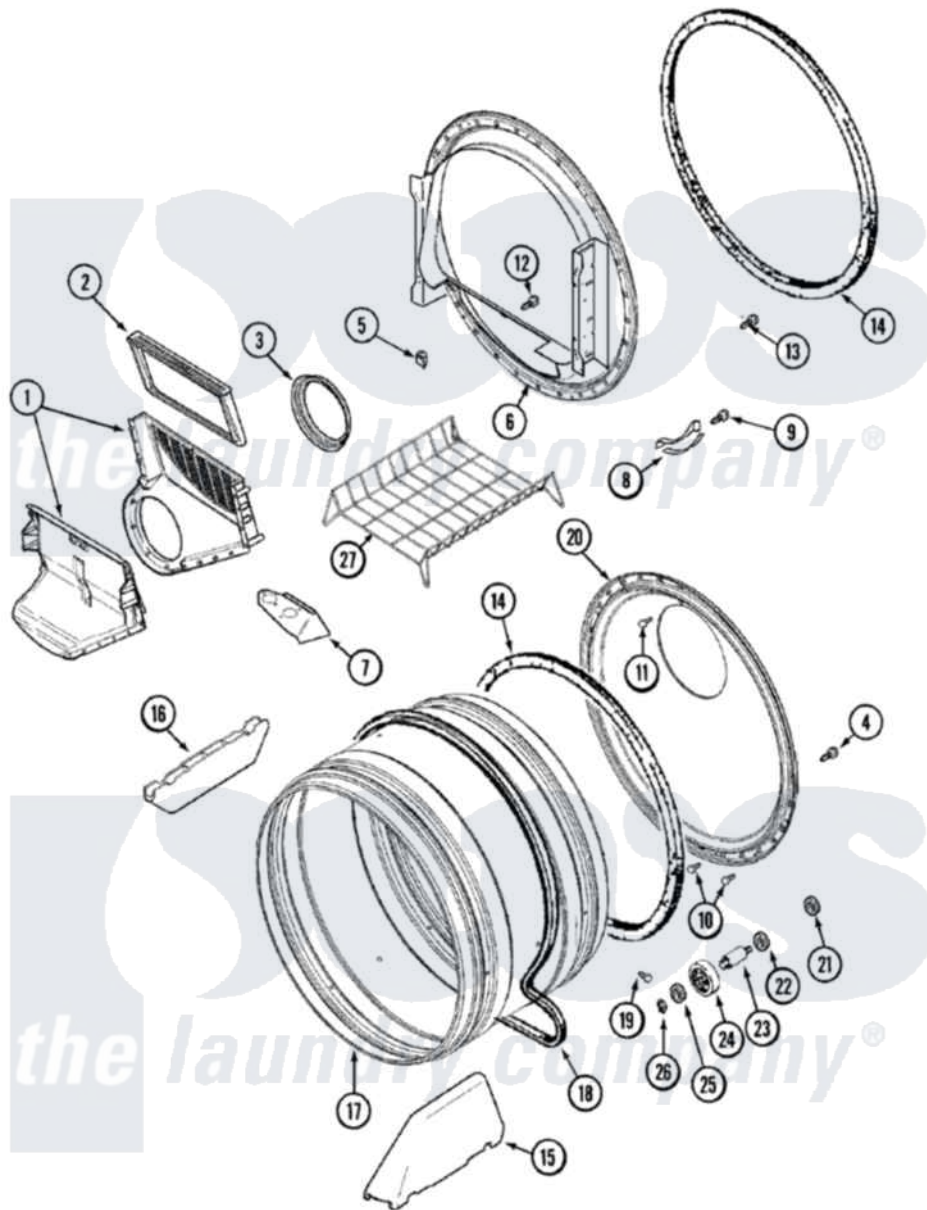

Maytag MDE9306AYW 07 - TUMBLER

Maytag Residential Maytag MDE9306AYW Dryer Parts Parts Diagram 07 - TUMBLER
 Click on the part number to view part

Item	Original Part Number	Replaced By	Status	Part Description
1	33001799			Outlet Duct Assembly Note: Outlet Duct Assembly
2	33001808			Filter, Lint
3	33001758	33002560		Seal, Blower
4	33002190			SCrew, C BraCe, BraCket, Cabinet
5	Y310376			Clip, Door Switch Harness
6	33001802			Front, Tumbler
7	33001837			Cover, Thermostat
8	306508			Tumbler Bearing Kit ----W
9	210720			Rivet, Bearing To Tumbler Frnt
10	22001996	3370225		Screw
11	210932			Screw, No.8 X 9/16 Ctsk Note: Screw, Inlet Duct
12	312311	312311MAY		Screw
13	33001855	33002917		Screw, No.10-16
14	33001807			Seal, Tumbler

15	33001756	33002032	Baffle
16	33001755		Baffle
17	33001889		Tumbler
18	33001777	33002535	V-Belt
19	33001788	33002973	Screw, No.9-15 X 1.00 Hx WS
20	33001801		Back, Tumbler
21	33001443		Nut, Hex
22	Y313347	312535	Washer, Vault Mounting Brk.
23	Y312948	6-3129480	Shaft- Tumbler
24	Y303373	12001541	Drum Roller/Washer Assembly--W
25	312535		Washer, Vault Mounting Brk.
26	410233	9703438	Ring-Retrn
27	33001917	33001917A	Rack- Dryi