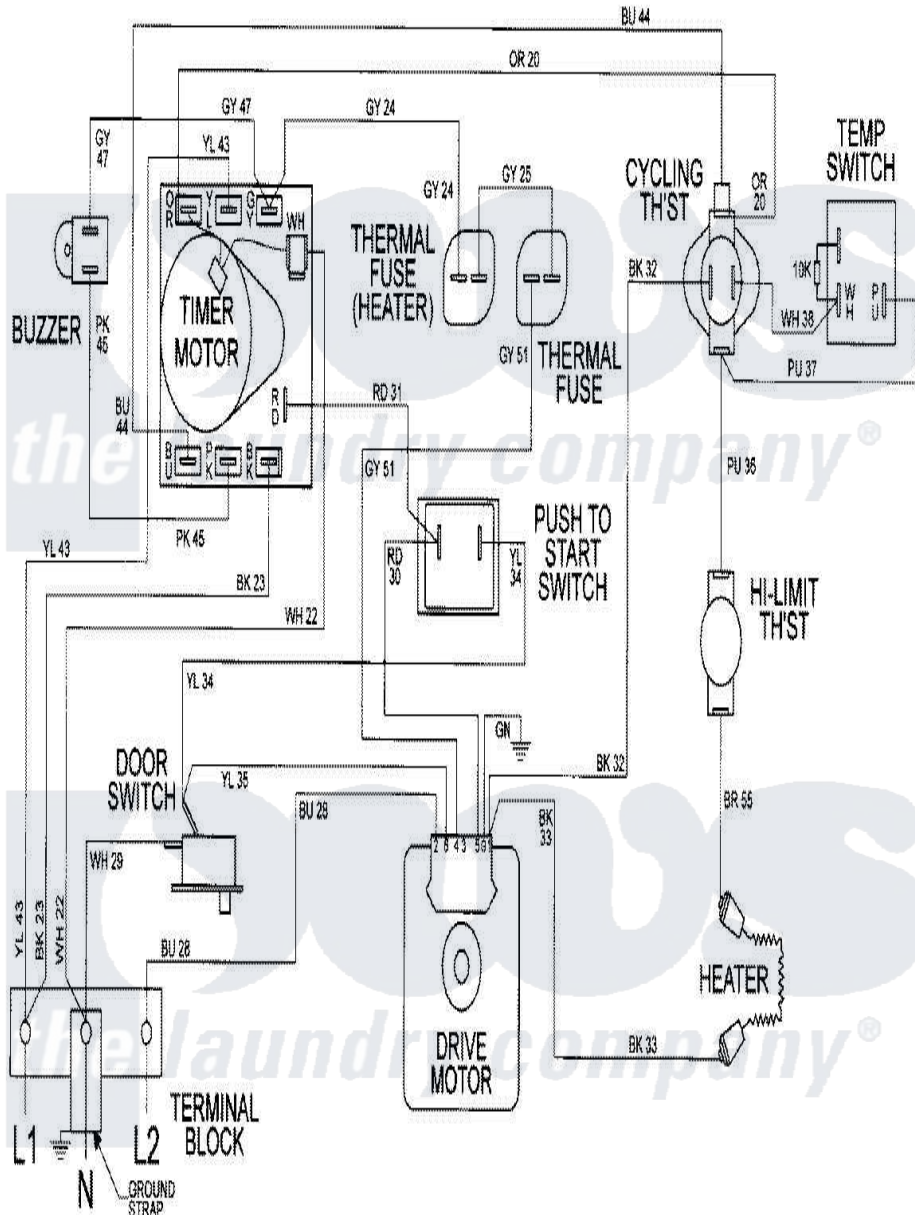

# Maytag MDE9306AYW 08 - WIRING INFORMATION

Maytag Residential Maytag MDE9306AYW Dryer Parts Parts Diagram 08 - WIRING INFORMATION  
 Click on the part number to view part

Item	Original Part Number	Replaced By	Status	Part Description
NI	15002305		Not Available	WIRING INFORMATION