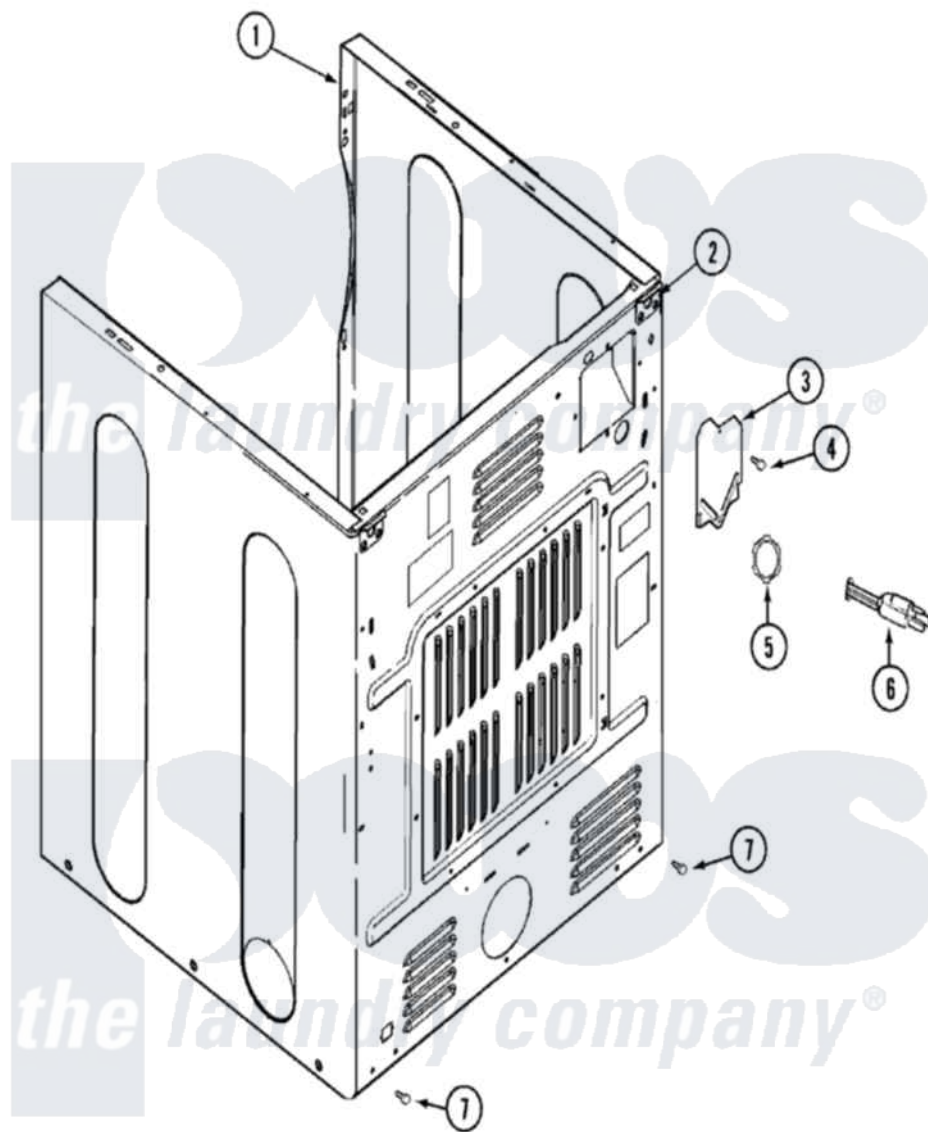

# Maytag MDE9306AZA 02 - CABINET-REAR

Maytag [Residential Maytag MDE9306AZA Dryer Parts](#) Parts Diagram 02 - CABINET-REAR  
 Click on the part number to view part

Item	Original Part Number	Replaced By	Status	Part Description
1	33001898	<a href="#">33002373</a>		Cabinet
2	33001827		Not Available	BRACKET, CABINET HINGE
3	<a href="#">33001795</a>			Cover, Terminal Block
4	<a href="#">22001995</a>			Screw Note: Screw, Tumbler Front And Shroud
5	<a href="#">33001425</a>			Locknut, Eared For Canadian
6	305168	<a href="#">33002916</a>		Power Cord, Canadian 240V
7	<a href="#">22001995</a>			Screw Note: Screw, Tumbler Front And Shroud