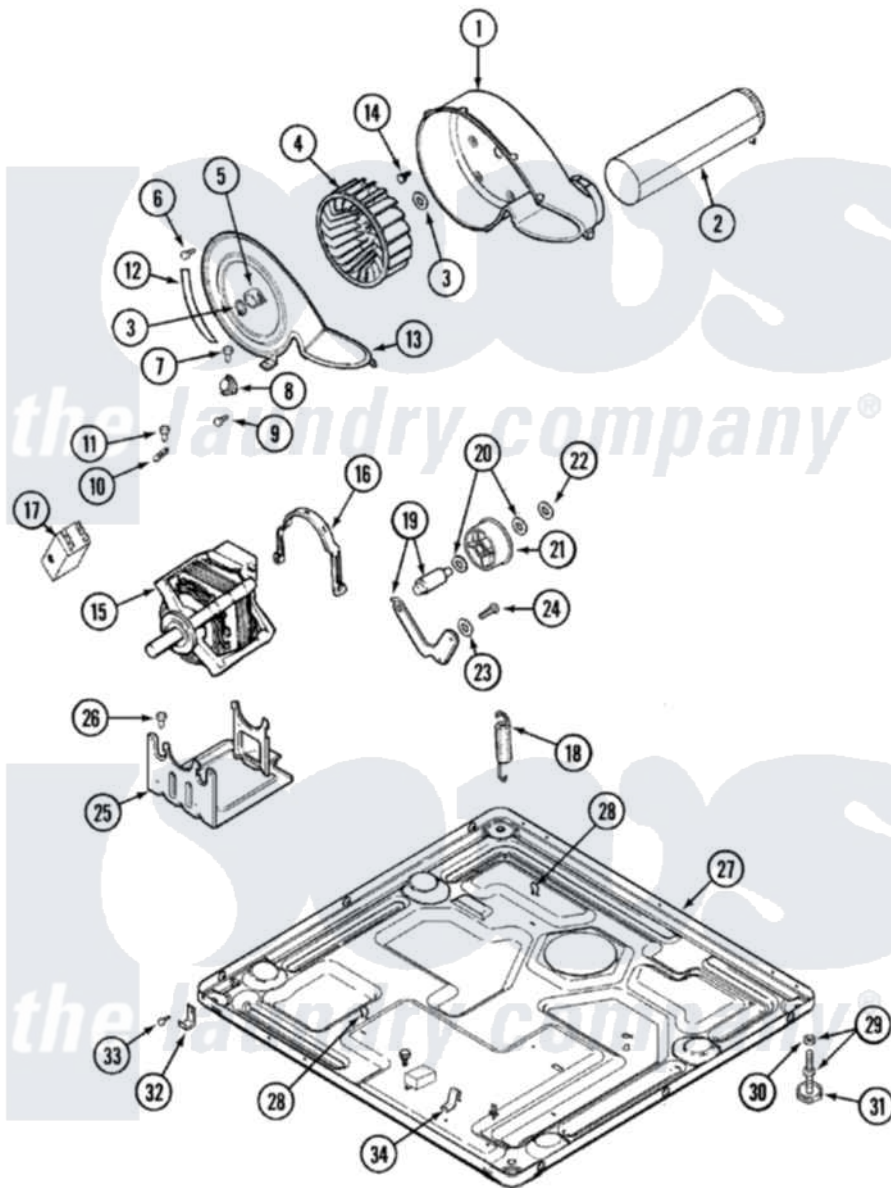

Maytag MDE9306AZA 06 - MOTOR DRIVE

Maytag [Residential Maytag MDE9306AZA Dryer Parts](#) Parts Diagram 06 - MOTOR DRIVE
 Click on the part number to view part

Item	Original Part Number	Replaced By	Status	Part Description
1	33001789			Housing, Blower
2	33001800			Duct Assembly, Exhaust
"	22001995			Screw Note: Screw, Tumbler Front And Shroud
3	410233	9703438		Ring-Retrn
4	33001790			Wheel, Blower
5	312967			Clamp, Blower Housing
6	33001855	33002917		Screw, No.10-16
7	Y313561			Screw---NA
8	307249			Thermostat, Multi-Temp
9	22001996	3370225		Screw
10	33001762			Fuse, Thermal
11	314848	W10116760		Screw
12	33001772		Not Available	SEAL, BLOWER COVER
13	33001873			Cover, Blower Housing---NA
14	314818	1163839		Screw
15	33002237	33002478		Motor

"	33002462	33002478	Motor
"	33001853	33002478	Motor
16	Y015825		Clip, Motor To Motor Support
17	33001854	33002478	Motor
18	33002460	33002459	Assembly, Spring And Plug
"	33002461		Plug For Spring
"	33001754	33002459	Assembly, Spring And Plug
19	33001840	6-3705180	Idler Arm
20	Y312527		Washer, Idler Shaft
21	33001783	6-3700340	Bearing- I
22	312958	354987	Ring, Retaining
23	315772		Sleeve, Idler Arm
24	Y014874		Screw, Idler Arm And Sleeve
25	Y313561		Screw---NA
"	33002466	33002817	Motor Support, Offset
"	33001752	33002817	Motor Support, Offset
26	Y313561		Screw---NA
27	33001845	Not Available	BASE
"	33002465	Not Available	BASE, (LWR)---NA
28	410490		Spring, Retainer Wire Harness
29	Y305086		Adjustable Leg And Nut
30	Y052740	62739	Nut, Lock
31	Y314137		Foot, Rubber
32	22002239		Clip, Front Panel
33	Y310632	1163839	Screw
34	22002244		Clip, Grounding