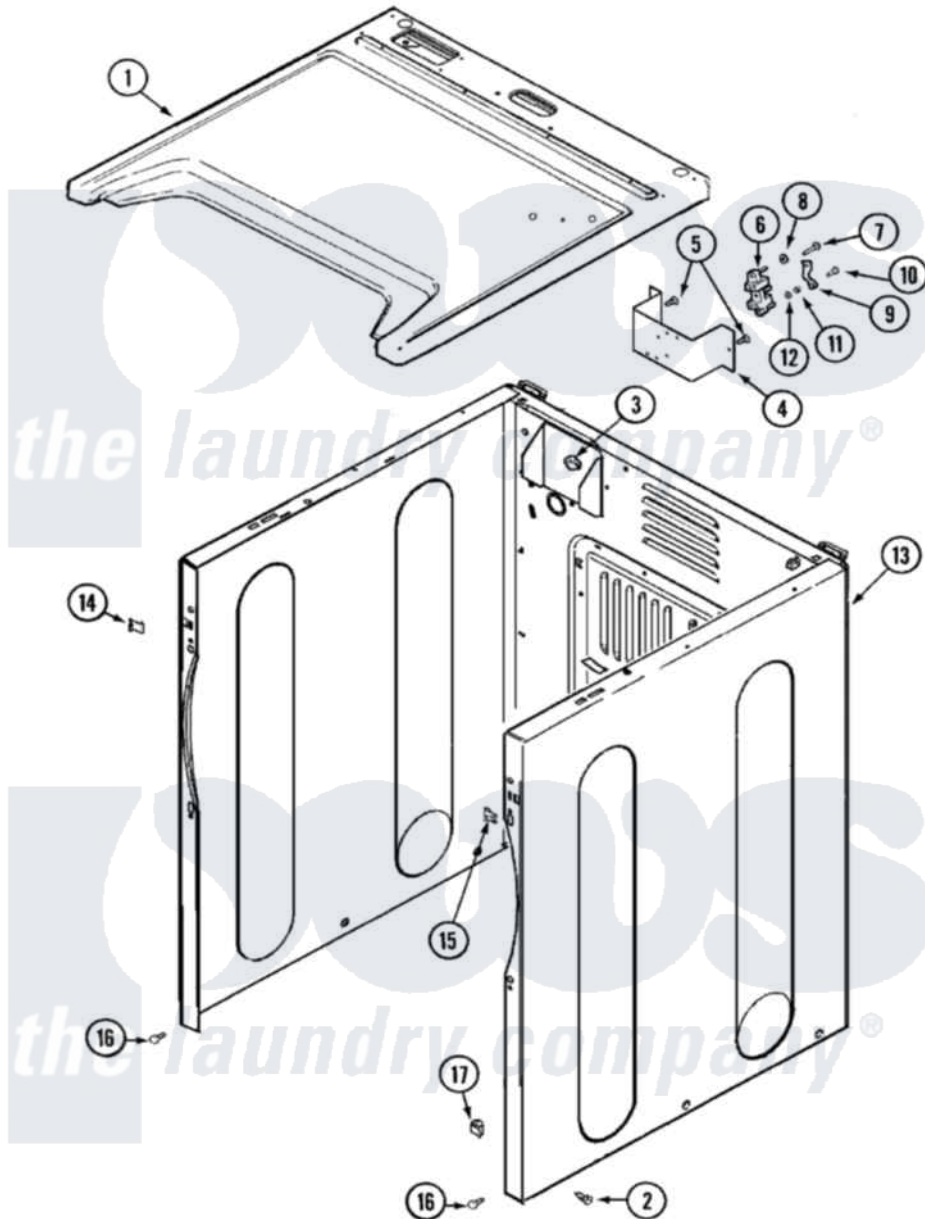

Maytag MDE9316AYA 02 - CABINET (MDE/MDG9316AWQ/AYQ/AXW)

Maytag Residential Maytag MDE9316AYA Dryer Parts Parts Diagram 02 - CABINET (MDE/MDG9316AWQ/AYQ/AXW)
 Click on the part number to view part

Item	Original Part Number	Replaced By	Status	Part Description
2	213007			Xfor Cabinet See Cabinet, Back
14	22002049			Clip Note: Clip, Front Panel
15	213280	204439		Screw And Fstner Assembly
16	22001995			Screw Note: Screw, Tumbler Front And Shroud
17	Y310376			Clip, Door Switch Harness