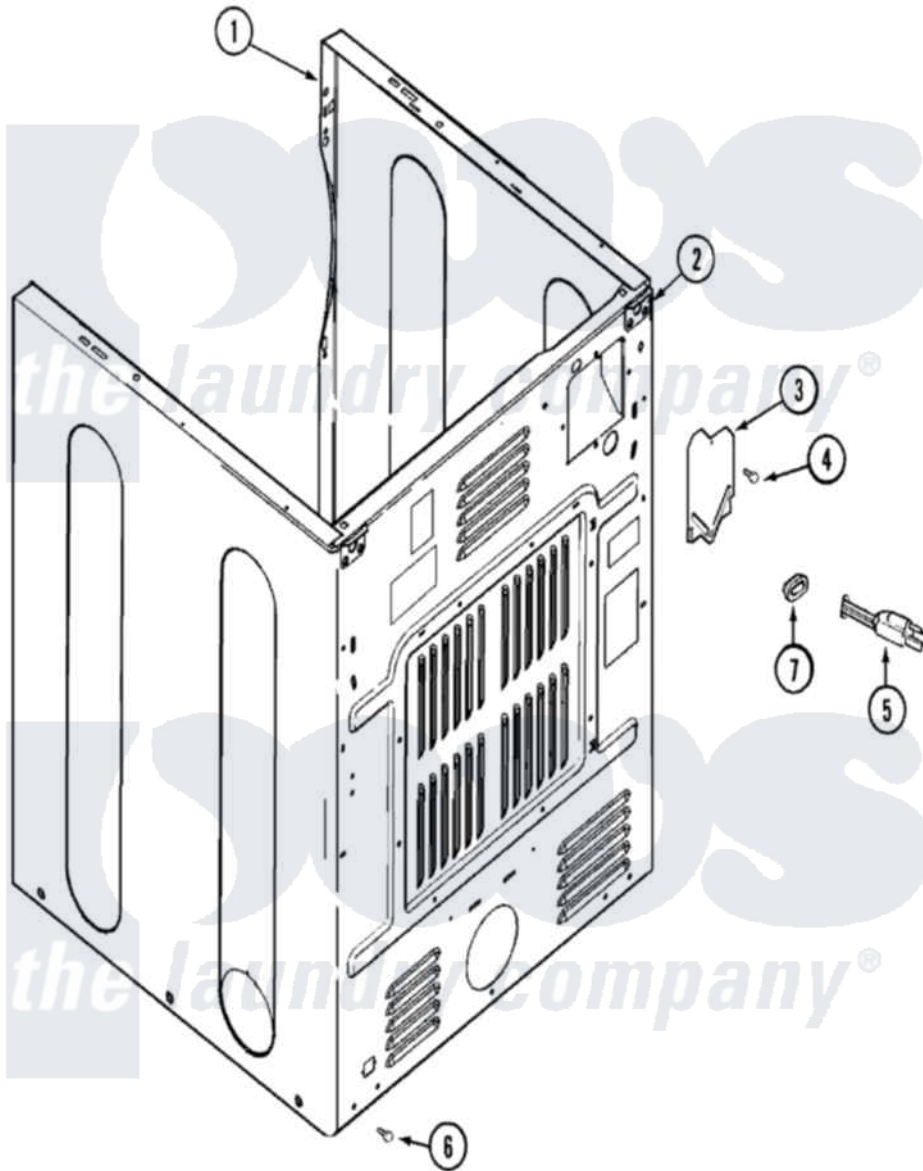

**Maytag MDE9316AYA 04 - CABINET-REAR  
(MDE/MDG9316AWQ/AYQ/AXW)**

Maytag [Residential Maytag MDE9316AYA Dryer Parts](#) Parts Diagram 04 - CABINET-REAR  
(MDE/MDG9316AWQ/AYQ/AXW)  
Click on the part number to view part

Item	Original Part Number	Replaced By	Status	Part Description
2	33001827		Not Available	BRACKET, CABINET HINGE
3	<a href="#">33001795</a>			Cover, Terminal Block
4	<a href="#">22001995</a>			Screw Note: Screw, Tumbler Front And Shroud
6	<a href="#">22001995</a>			Screw Note: Screw, Tumbler Front And Shroud