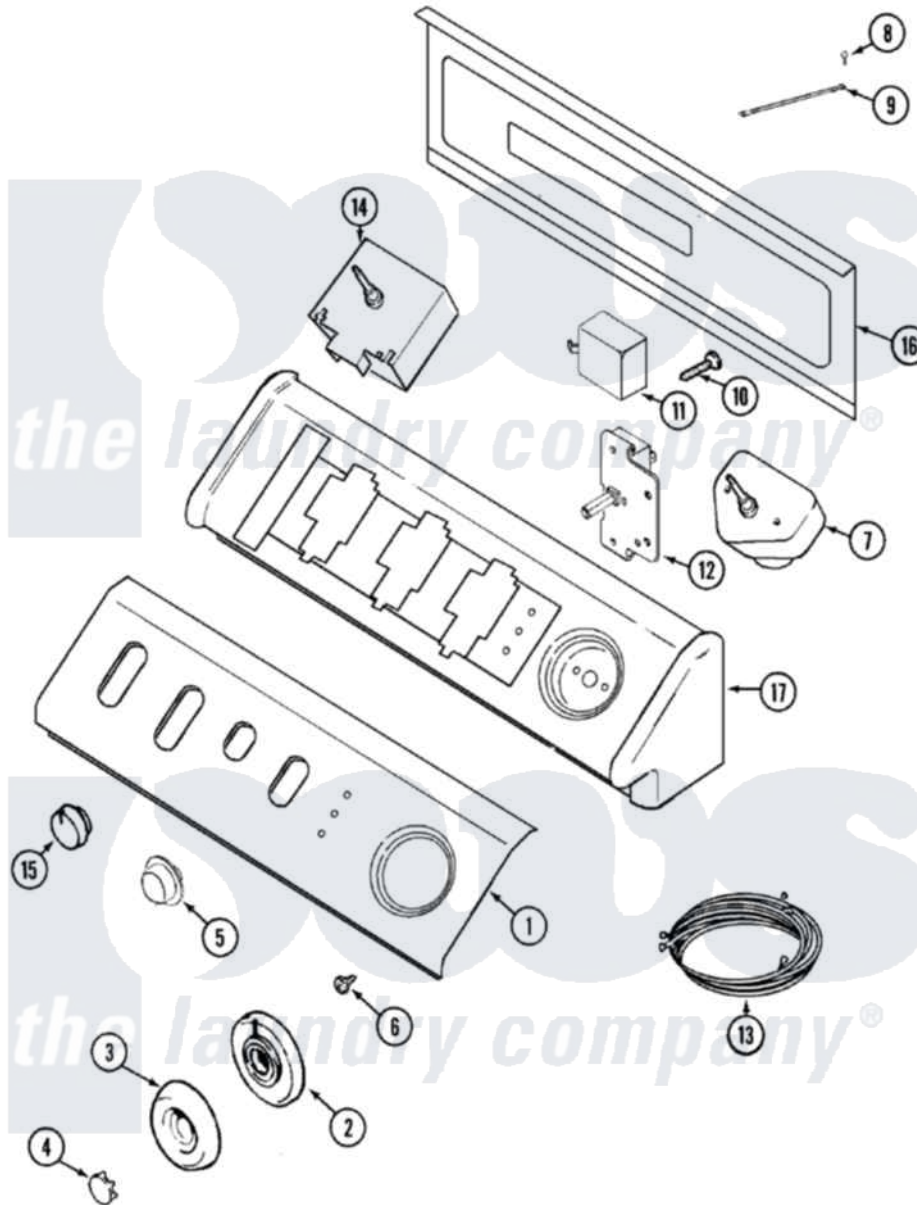

Maytag MDE9316AYA 05 - CONTROL PANEL

Maytag [Residential Maytag MDE9316AYA Dryer Parts](#) Parts Diagram 05 - CONTROL PANEL
 Click on the part number to view part

Item	Original Part Number	Replaced By	Status	Part Description
1	33001925		Not Available	PANEL, CONTROL (ALM)
"	Y22002339	8534058		Screw
2	33001622	33002346		Skirt, Timer Dial
3	22001659			Timer Knob - Grey
4	22001665			Insert, Timer Knob
5	33001620	33002435		Button, Push-To-Start
6	33001690	90767		Screw, 8A X 3/8 HeX Washer Head Tapping
7	33001631			Timer
8	210186	3370225		Screw
9	33001859		Not Available	WIRE, GROUND
10	216423	3370225		Screw
11	33001623			Buzzer, Non-Adjustable
12	33001862	33001618		Switch- PU
13	33001928			Wire Harness, Main
14	33001638			Switch, Temperature
15	22001667	22002589		Knob, Selector

16	33001806	Not Available	BACK, CONSOLE PANEL
"	216423	3370225	Screw
17	22002286	22004094	Facia, Export Mav7750
18	33001902	Not Available	MANUAL, USE & CARE