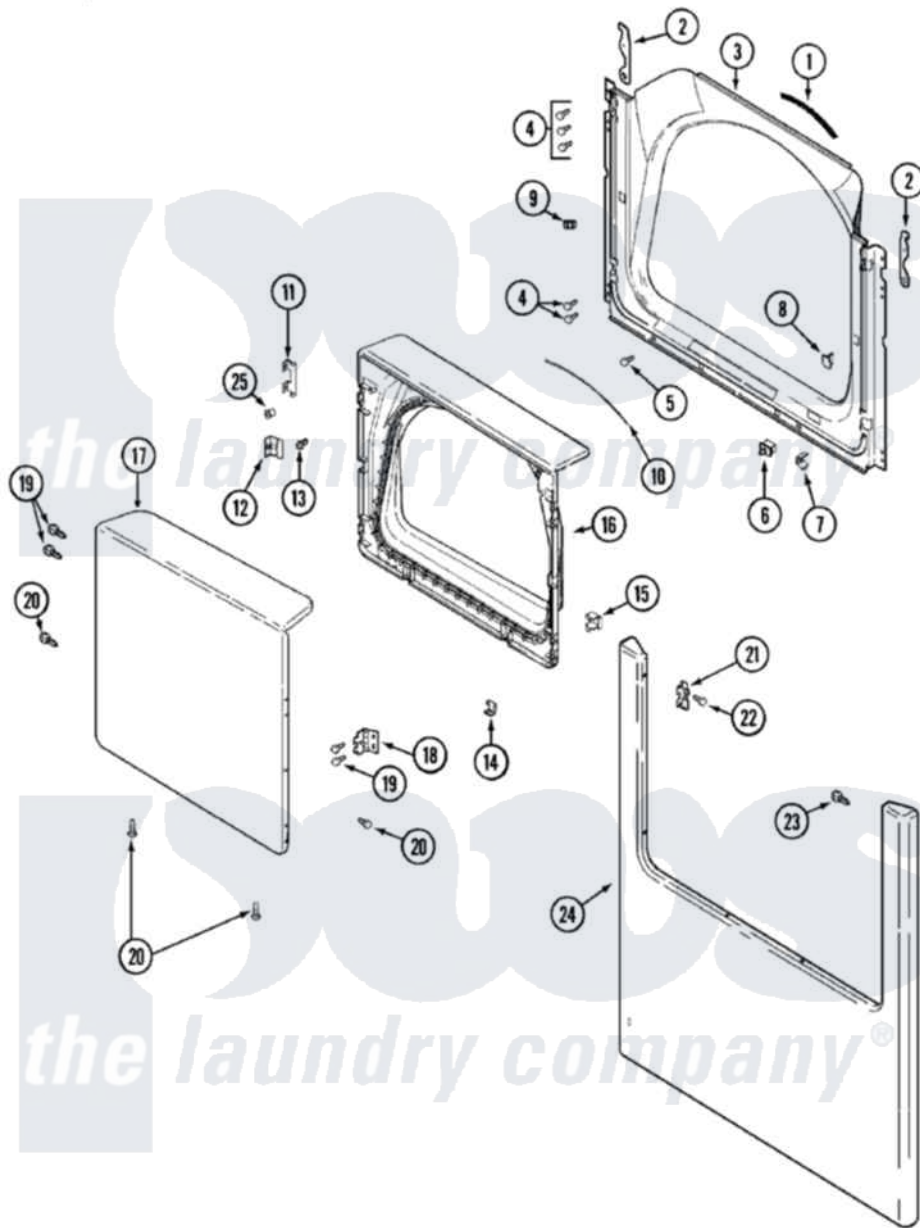

Maytag MDE9316AYA 06 - DOOR

Maytag [Residential Maytag MDE9316AYA Dryer Parts](#) Parts Diagram 06 - DOOR
 Click on the part number to view part

Item	Original Part Number	Replaced By	Status	Part Description
1	33001767			Seal, Shroud
2	22002247	33002597		Hook, Security
3	33001907		Not Available	SHROUD (ALM)---NA
4	22001995			Screw Note: Screw, Tumbler Front And Shroud
5	33001768			Screw, Shroud Note: Screw, Shroud And Outlet Duct
6	33001508	W10169313		Switch-Dor
7	33001760			Bracket, Hinge
8	33001174	LA-1003		Door Catch Kit
9	33001791	306436		Door Latch Kit--W
"	Y304578	LA-1003		Door Catch Kit
10	33002094			Seal, Door
11	22002038			Clip, Door
12	33001793			Bracket, Strike
13	33001761			Strike, Door
14	22002039			Clip, Door

15	33001763		Plug, Inner Door
16	33001908		DOOR, INNER (ALM)
"	22002039		Clip, Door
17	22001817		Sheet, Sound Damper
"	33001909	33002371	Door, Outer
18	33001759		Hinge, Door
19	22002062	98006631	Screw
20	22002064	489355	Screw, 8 X 1/2
21	33001765		Cover, Hinge Hole
22	33001787		Screw, Hinge Note: Screw, Hinge Hole Cover
23	22002012		Screw, Hinge Note: Screw, Hinge Bracket
24	33001910	33002368	Panel, Front
25	33001771		Bushing, Inner Door