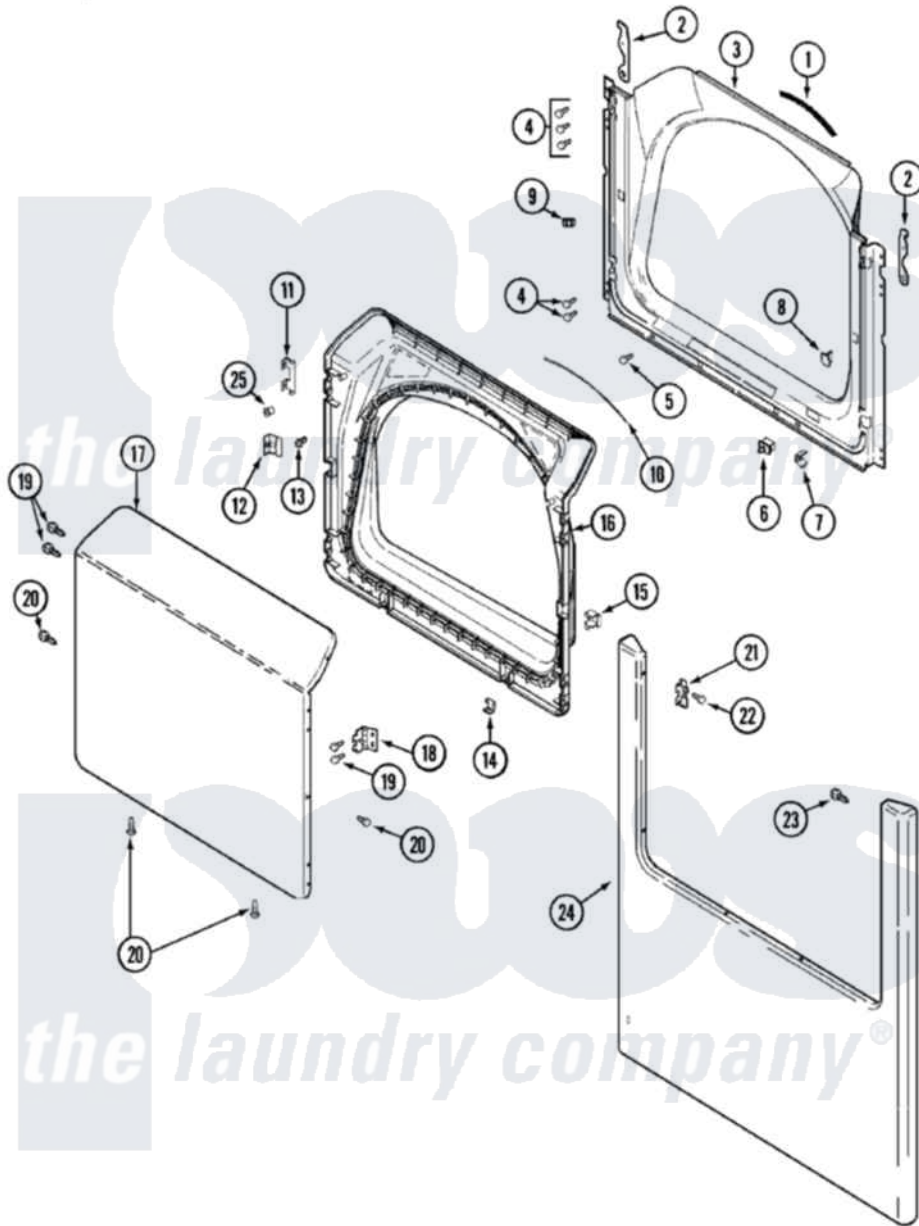

# Maytag MDE9316AYA 07 - DOOR (MDE/MDG9316AWQ/AYQ/AXW)

Maytag Residential Maytag MDE9316AYA Dryer Parts Parts Diagram 07 - DOOR (MDE/MDG9316AWQ/AYQ/AXW)  
 Click on the part number to view part

Item	Original Part Number	Replaced By	Status	Part Description
2	22002247	<a href="#">33002597</a>		Hook, Security
4	<a href="#">22001995</a>			Screw Note: Screw, Tumbler Front And Shroud
5	<a href="#">33001768</a>			Screw, Shroud Note: Screw, Shroud And Outlet Duct
6	33001508	<a href="#">W10169313</a>		Switch-Dor
7	<a href="#">33001760</a>			Bracket, Hinge
8	33001174	<a href="#">LA-1003</a>		Door Catch Kit
9	Y304578	<a href="#">LA-1003</a>		Door Catch Kit
"	33001791	<a href="#">306436</a>		Door Latch Kit--W
10	<a href="#">33002094</a>			Seal, Door
11	<a href="#">22002038</a>			Clip, Door
12	<a href="#">33001793</a>			Bracket, Strike
13	<a href="#">33001761</a>			Strike, Door
14	<a href="#">22002039</a>			Clip, Door
15	<a href="#">33001763</a>			Plug, Inner Door
17	<a href="#">22001817</a>			Sheet, Sound Damper

18	<a href="#">33001759</a>		Hinge, Door
19	22002062	<a href="#">98006631</a>	Screw
22	<a href="#">33001787</a>		Screw, Hinge Note: Screw, Hinge Hole Cover
23	<a href="#">22002012</a>		Screw, Hinge Note: Screw, Hinge Bracket
25	<a href="#">33001771</a>		Bushing, Inner Door