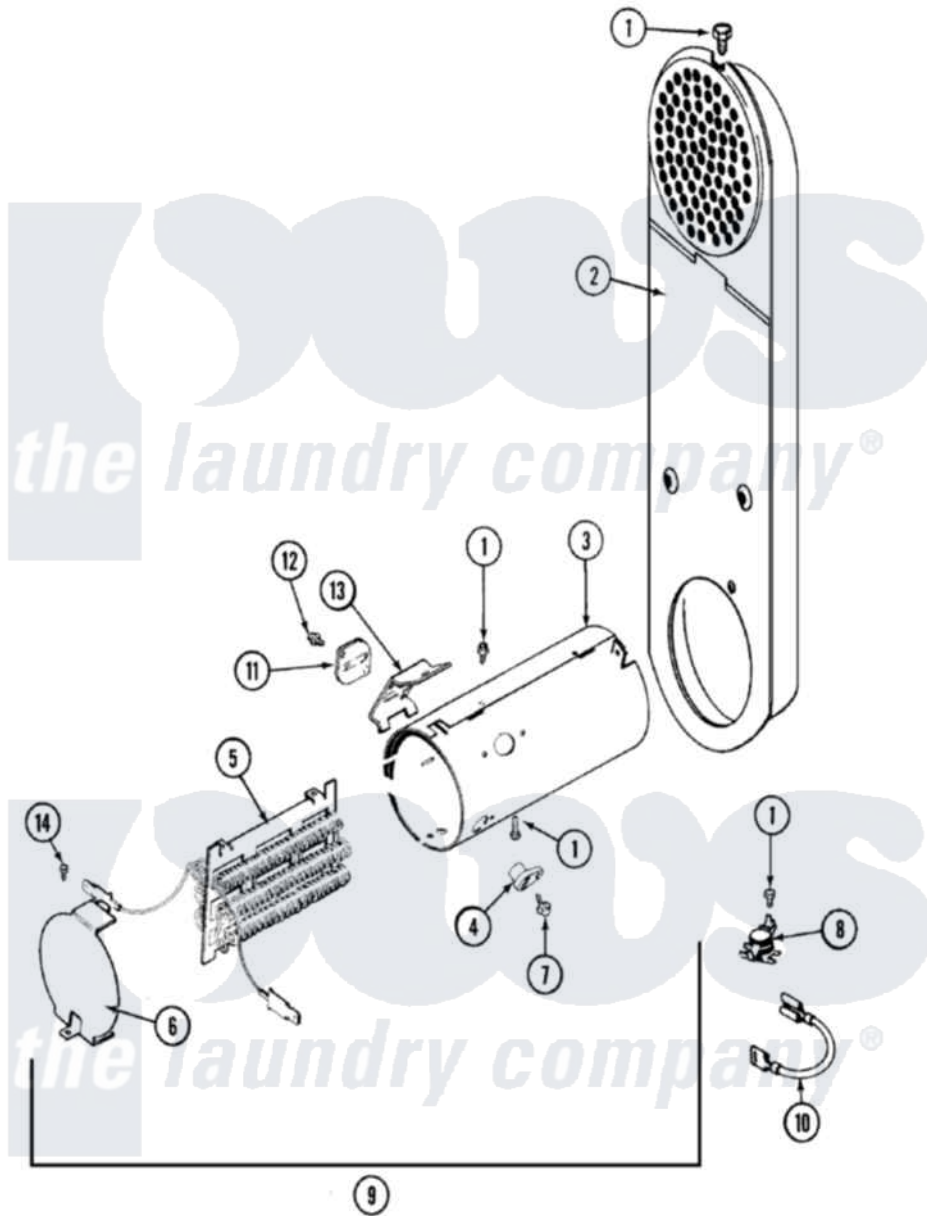

Maytag MDE9316AYA 09 - HEATER (MDE9316AYQ)

Maytag Residential Maytag MDE9316AYA Dryer Parts Parts Diagram 09 - HEATER (MDE9316AYQ)
 Click on the part number to view part

Item	Original Part Number	Replaced By	Status	Part Description
2	33001803	33003038		Assembly, Inlet Duct-Elec
3	314995			Enclosure, Heater
4	314998			Insulator, Terminal
"	307473			Fuse, Thermal
5	307184	Y308612		Heater Sub-Assembly
6	314999			Shield, Radiant
7	314554		Not Available	SCREW
8	303396			Thermostat, Hi-Limit
9	307178			Heater Assembly
10	Y307173			Wire, Jumper
11	307473			Fuse, Thermal
12	33001860	W10116760		Screw
13	315346			Bracket, Thermal Fuse
14	Y308590	W10116795		Heater
"	22001996	3370225		Screw