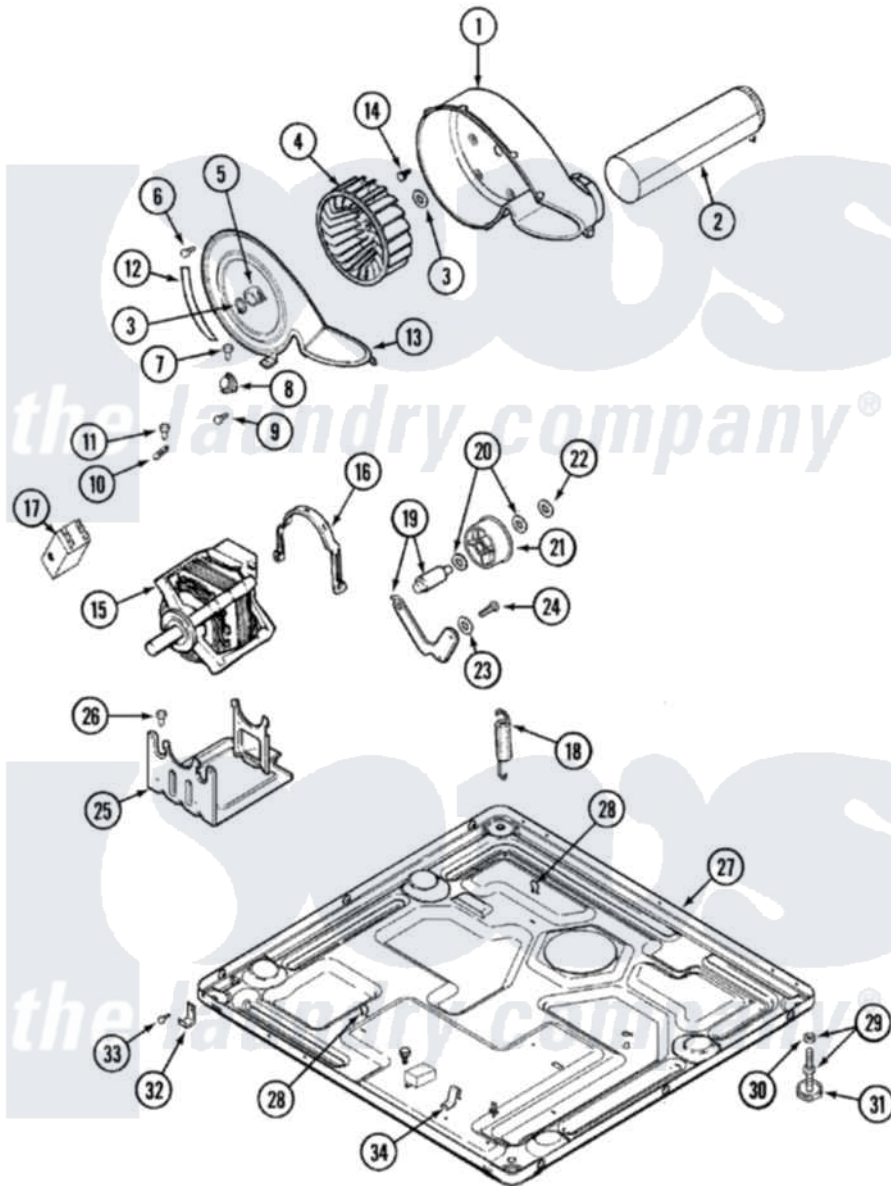

Maytag MDE9316AYA 10 - MOTOR DRIVE

Maytag [Residential Maytag MDE9316AYA Dryer Parts](#) Parts Diagram 10 - MOTOR DRIVE
 Click on the part number to view part

Item	Original Part Number	Replaced By	Status	Part Description
1	33001789			Housing, Blower
2	22001995			Screw Note: Screw, Tumbler Front And Shroud
"	33001800			Duct Assembly, Exhaust
3	410233	9703438		Ring-Retrn
4	33002797			Wheel, Blower
"	33001790			Wheel, Blower
5	312967			Clamp, Blower Housing
6	33001855	33002917		Screw, No.10-16
7	Y313561			Screw----NA
8	307249			Thermostat, Multi-Temp
9	22001996	3370225		Screw
10	33001762			Fuse, Thermal
11	314848	W10116760		Screw
12	33001772		Not Available	SEAL, BLOWER COVER
13	33001873			Cover, Blower Housing----NA
14	314818	1163839		Screw

15	33001853	33002478	Motor
"	33002237	33002478	Motor
"	33002462	33002478	Motor
"	33002478		Motor
"	33002795		Motor, Drive 60Hz
16	Y015825		Clip, Motor To Motor Support
17	33001854	33002478	Motor
18	33001754	33002459	Assembly, Spring And Plug
"	33002157		Grommet
19	33001840	6-3705180	Idler Arm
20	Y312527		Washer, Idler Shaft
21	33001783	6-3700340	BearIng- I
22	312958	354987	Ring, Retaining
23	315772		Sleeve, Idler Arm
24	Y014874		Screw, Idler Arm And Sleeve
25	Y313561		Screw----NA
"	33001752	33002817	Motor Support, Offset
26	Y313561		Screw----NA
27	33001845	Not Available	BASE
"	33002465	Not Available	BASE, (LWR)----NA
28	410490		Spring, Retainer Wire Harness
29	Y305086		Adjustable Leg And Nut
30	Y052740	62739	Nut, Lock
31	Y314137		Foot, Rubber
32	22002239		Clip, Front Panel
33	Y310632	1163839	Screw
34	22002244		Clip, Grounding