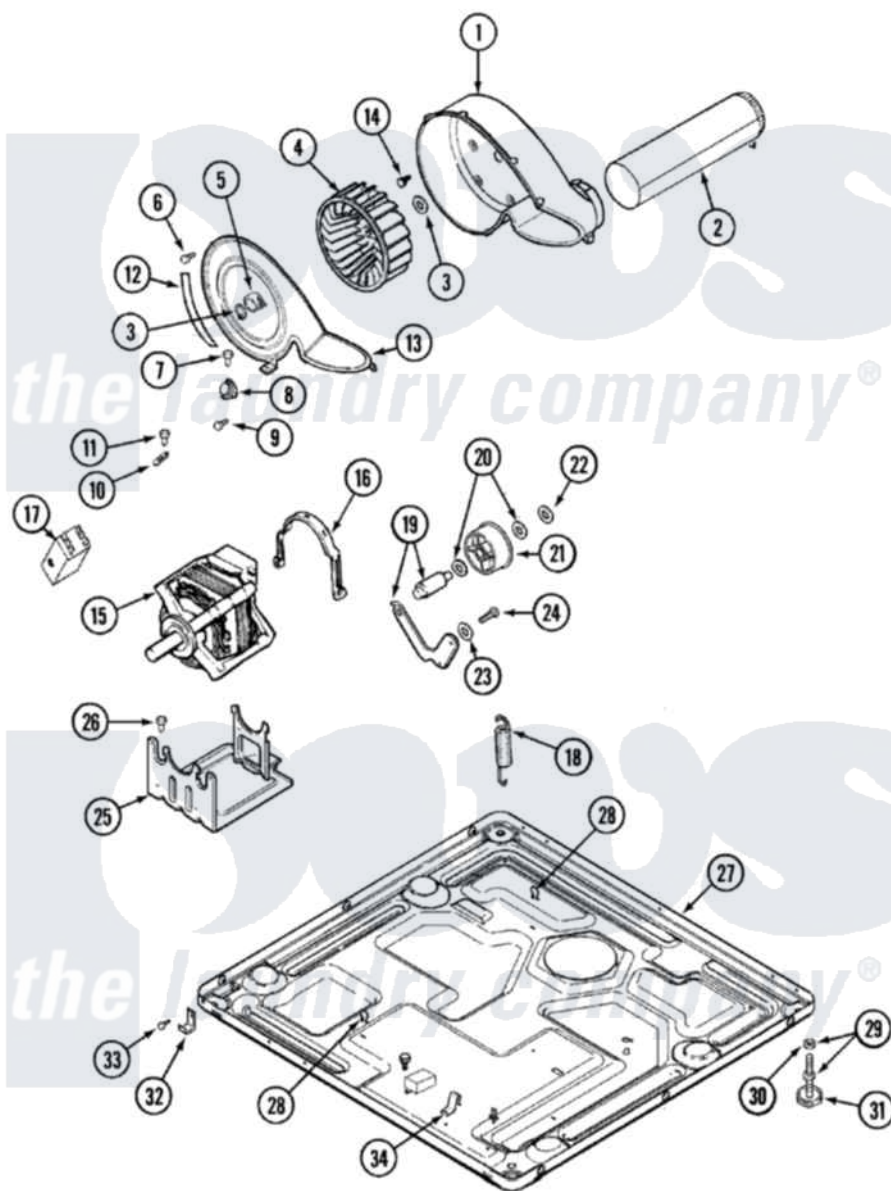

**Maytag MDE9316AYA 11 - MOTOR DRIVE
(MDE/MDG9316AWQ/AYQ/AXW)**

Maytag Residential Maytag MDE9316AYA Dryer Parts Parts Diagram 11 - MOTOR DRIVE
(MDE/MDG9316AWQ/AYQ/AXW)
Click on the part number to view part

Item	Original Part Number	Replaced By	Status	Part Description
2	33001800			Duct Assembly, Exhaust
"	22001995			Screw Note: Screw, Tumbler Front And Shroud
3	410233	9703438		Ring-Retrn
4	33001790			Wheel, Blower
5	312967			Clamp, Blower Housing
6	33001855	33002917		Screw, No.10-16
7	Y313561			Screw----NA
9	22001996	3370225		Screw
10	33001762			Fuse, Thermal
11	314848	W10116760		Screw
12	33001772		Not Available	SEAL, BLOWER COVER
13	33001873			Cover, Blower Housing----NA
14	314818	1163839		Screw
15	33002478			Motor

"	33002795		Motor, Drive 60Hz
"	33002237	33002478	Motor
16	Y015825		Clip, Motor To Motor Support
17	33001854	33002478	Motor
18	33001754	33002459	Assembly, Spring And Plug
"	33002157		Grommet
19	33001840	6-3705180	Idler Arm
20	Y312527		Washer, Idler Shaft
21	33001783	6-3700340	Bearing- I
22	312958	354987	Ring, Retaining
23	315772		Sleeve, Idler Arm
24	Y014874		Screw, Idler Arm And Sleeve
25	33001752	33002817	Motor Support, Offset
26	Y313561		Screw---NA
27	33001845	Not Available	BASE
"	33002465	Not Available	BASE, (LWR)---NA
28	410490		Spring, Retainer Wire Harness
29	Y305086		Adjustable Leg And Nut
30	Y052740	62739	Nut, Lock
31	Y314137		Foot, Rubber
32	22002239		Clip, Front Panel
33	Y310632	1163839	Screw
34	22002244		Clip, Grounding