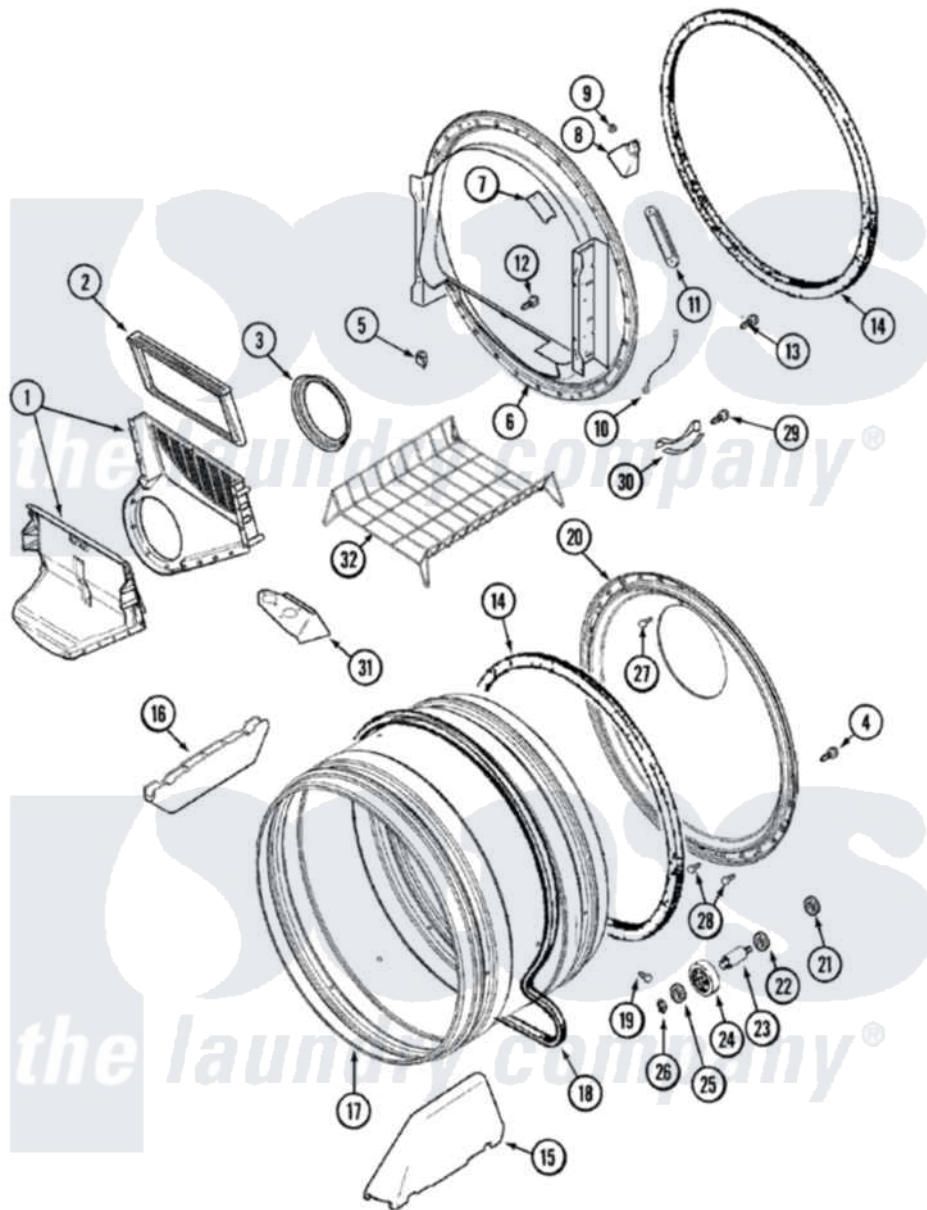

Maytag MDE9316AYA 12 - TUMBLER

Maytag Residential Maytag MDE9316AYA Dryer Parts Parts Diagram 12 - TUMBLER
 Click on the part number to view part

Item	Original Part Number	Replaced By	Status	Part Description
1	33001799			Outlet Duct Assembly Note: Outlet Duct Assembly
2	33001808			Filter, Lint
3	33001758	33002560		Seal, Blower
4	33002190			SCrew, C BraCe, BraCket, Cabinet
5	Y310376			Clip, Door Switch Harness
6	33001903			Front, Tumbler
7	33001869			Lens, Drum Light
"	33001871			Screw Note: Screw, Drum Light
8	22002263			Lamp
"	33001870		Not Available	HOLDER, LAMP (W/HOUSING) NOTE: LAMP (W/HOUSING & HOLDER)
9	214872			Palnut, End Cap Note: Nut, Lamp Holder
10	Y303711			Sensor Ground Wire

"	211294	90767	Screw, 0A X 3/8 Hex Washer Head Tapping
11	33001809		Sensor Bar Assembly
"	22001078	3177991	Screw
12	312311	312311MAY	Screw
13	33001855	33002917	Screw, No.10-16
14	33001807		Seal, Tumbler
15	33001756	33002032	Baffle
16	33001755		Baffle
17	33001889		Tumbler
"	33002779		Tumbler Back And Seal As- Pack
18	33001777	33002535	V-Belt
19	33001788	33002973	Screw, No.9-15 X 1.00 Hx WS
20	33001801		Back, Tumbler
21	33001443		Nut, Hex
22	Y313347	312535	Washer, Vault Mounting Brk.
23	Y312948	6-3129480	Shaft- Tumbler
24	Y303373	12001541	Drum Roller/Washer Assembly--W
25	312535		Washer, Vault Mounting Brk.
26	410233	9703438	Ring-Retrn
27	210932		Screw, No.8 X 9/16 Ctsk Note: Screw, Inlet Duct
28	22001996	3370225	Screw
29	210720		Rivet, Bearing To Tumbler Fmt
30	306508		Tumbler Bearing Kit ----W
31	33001837		Cover, Thermostat
32	33001917	33001917A	Rack- Dryi