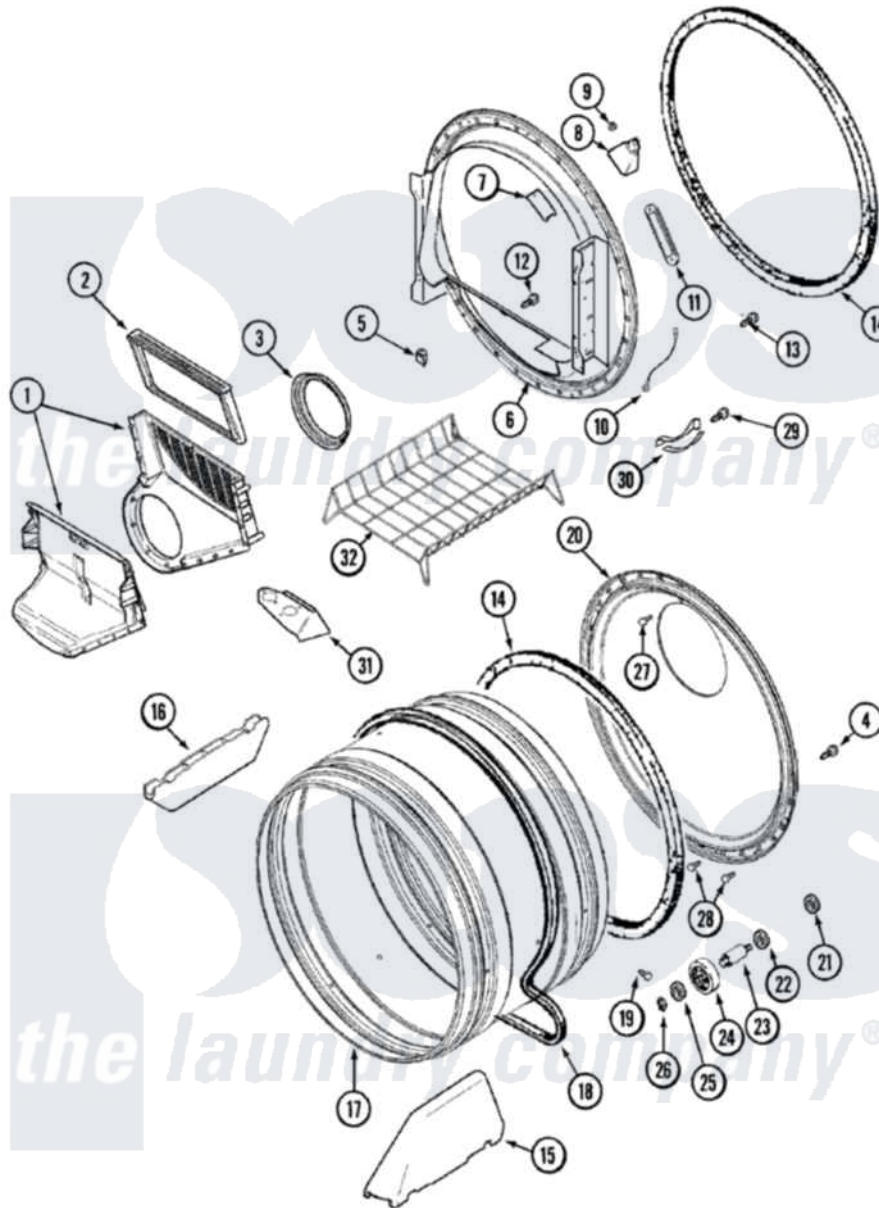

Maytag MDE9316AYA 13 - TUMBLER (MDE/MDG9316AWQ/AYQ/AXW)

Maytag Residential Maytag MDE9316AYA Dryer Parts Parts Diagram 13 - TUMBLER (MDE/MDG9316AWQ/AYQ/AXW)
 Click on the part number to view part

Item	Original Part Number	Replaced By	Status	Part Description
2	33001808			Filter, Lint
3	33001758	33002560		Seal, Blower
4	33002190			SCrew, C BraCe, BraCket, Cabinet
"	33001903			Front, Tumbler
5	Y310376			Clip, Door Switch Harness
6	33001903			Front, Tumbler
7	33001869			Lens, Drum Light
"	33001871			Screw Note: Screw, Drum Light
8	22002263			Lamp
"	33001870		Not Available	HOLDER, LAMP (W/HOUSING) NOTE: LAMP (W/HOUSING & HOLDER)
9	214872			Palnut, End Cap Note: Nut, Lamp Holder
10	Y303711			Sensor Ground Wire
"	211294	90767		Screw, 8A X 3/8 HeX Washer Head Tapping

11	33001809		Sensor Bar Assembly
"	22001078	3177991	Screw
12	312311	312311MAY	Screw
13	33001855	33002917	Screw, No.10-16
14	33001807		Seal, Tumbler
15	33001756	33002032	Baffle
16	33001755		Baffle
17	33001889		Tumbler
"	33002779		Tumbler Back And Seal As-Pack
18	33001777	33002535	V-Belt
19	33001788	33002973	Screw, No.9-15 X 1.00 Hx WS
20	33001801		Back, Tumbler
21	33001443		Nut, Hex
22	Y313347	312535	Washer, Vault Mounting Brk.
23	Y312948	6-3129480	Shaft- Tumbler
24	Y303373	12001541	Drum Roller/Washer Assembly--W
25	312535		Washer, Vault Mounting Brk.
26	410233	9703438	Ring-Retrn
27	210932		Screw, No.8 X 9/16 Ctsk Note: Screw, Inlet Duct
28	22001996	3370225	Screw
29	210720		Rivet, Bearing To Tumbler Fmt
30	306508		Tumbler Bearing Kit ---W
32	33001917	33001917A	Rack- Dryi