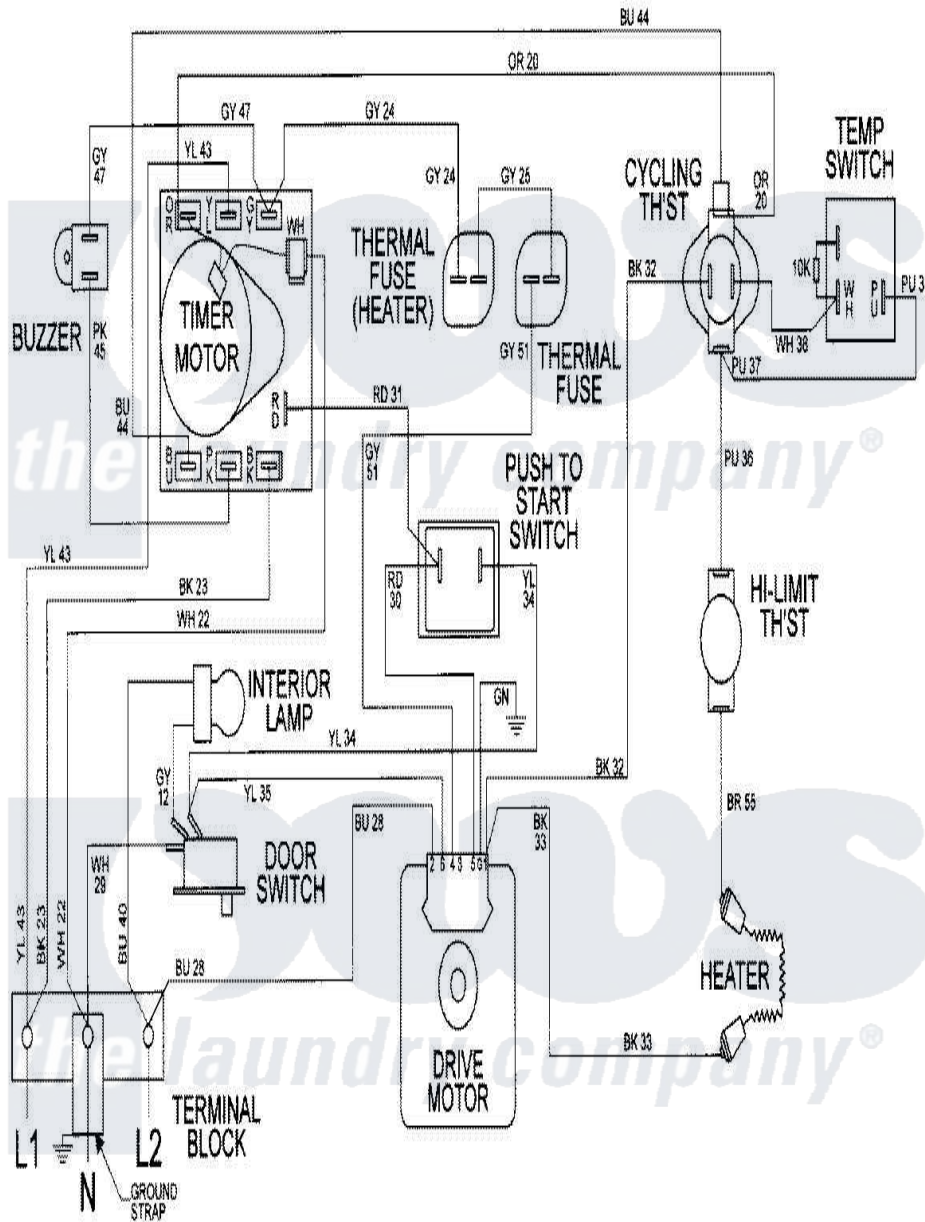

Maytag MDE9316AYA 14 - WIRING INFORMATION

Maytag Residential Maytag MDE9316AYA Dryer Parts Parts Diagram 14 - WIRING INFORMATION
 Click on the part number to view part

Item	Original Part Number	Replaced By	Status	Part Description
NI	15002307		Not Available	WIRING INFORMATION