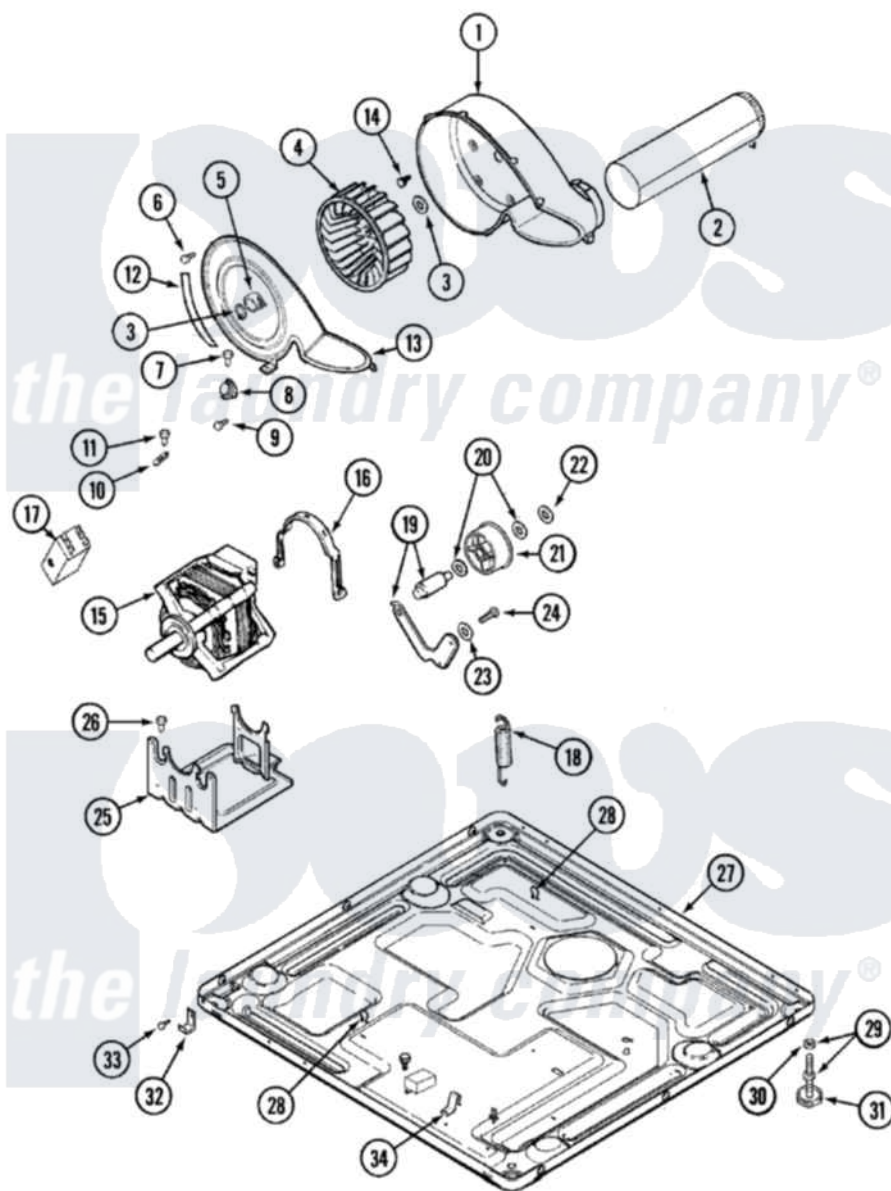

**Maytag MDE9316AYQ 06 - MOTOR DRIVE
(MDE/MDG9316AWQ/AYQ/AXW)**

Maytag [Residential Maytag MDE9316AYQ Dryer Parts](#) Parts Diagram 06 - MOTOR DRIVE
(MDE/MDG9316AWQ/AYQ/AXW)
Click on the part number to view part

Item	Original Part Number	Replaced By	Status	Part Description
1	33001789			Housing, Blower
2	33001800			Duct Assembly, Exhaust
"	22001995			Screw Note: Screw, Tumbler Front And Shroud
3	410233	9703438		Ring-Retrn
4	33001790			Wheel, Blower
5	312967			Clamp, Blower Housing
6	33001855	33002917		Screw, No.10-16
7	Y313561			Screw---NA
8	307249			Thermostat, Multi-Temp
9	22001996	3370225		Screw
10	33001762			Fuse, Thermal
11	314848	W10116760		Screw
12	33001772		Not Available	SEAL, BLOWER COVER
13	33001873			Cover, Blower Housing---NA

14	314818	1163839	Screw
15	33002237	33002478	Motor
"	33002478		Motor
"	33002795		Motor, Drive 60Hz
16	Y015825		Clip, Motor To Motor Support
17	33001854	33002478	Motor
18	33001754	33002459	Assembly, Spring And Plug
"	33002157		Grommet
19	33001840	6-3705180	Idler Arm
20	Y312527		Washer, Idler Shaft
21	33001783	6-3700340	Bearing- I
22	312958	354987	Ring, Retaining
23	315772		Sleeve, Idler Arm
24	Y014874		Screw, Idler Arm And Sleeve
25	33001752	33002817	Motor Support, Offset
26	Y313561		Screw---NA
27	33001845		Not Available
"	33002465		Not Available
"	33002622		Base,
28	410490		Spring, Retainer Wire Harness
29	Y305086		Adjustable Leg And Nut
30	Y052740	62739	Nut, Lock
31	Y314137		Foot, Rubber
32	22002239		Clip, Front Panel
33	Y310632	1163839	Screw
34	22002244		Clip, Grounding