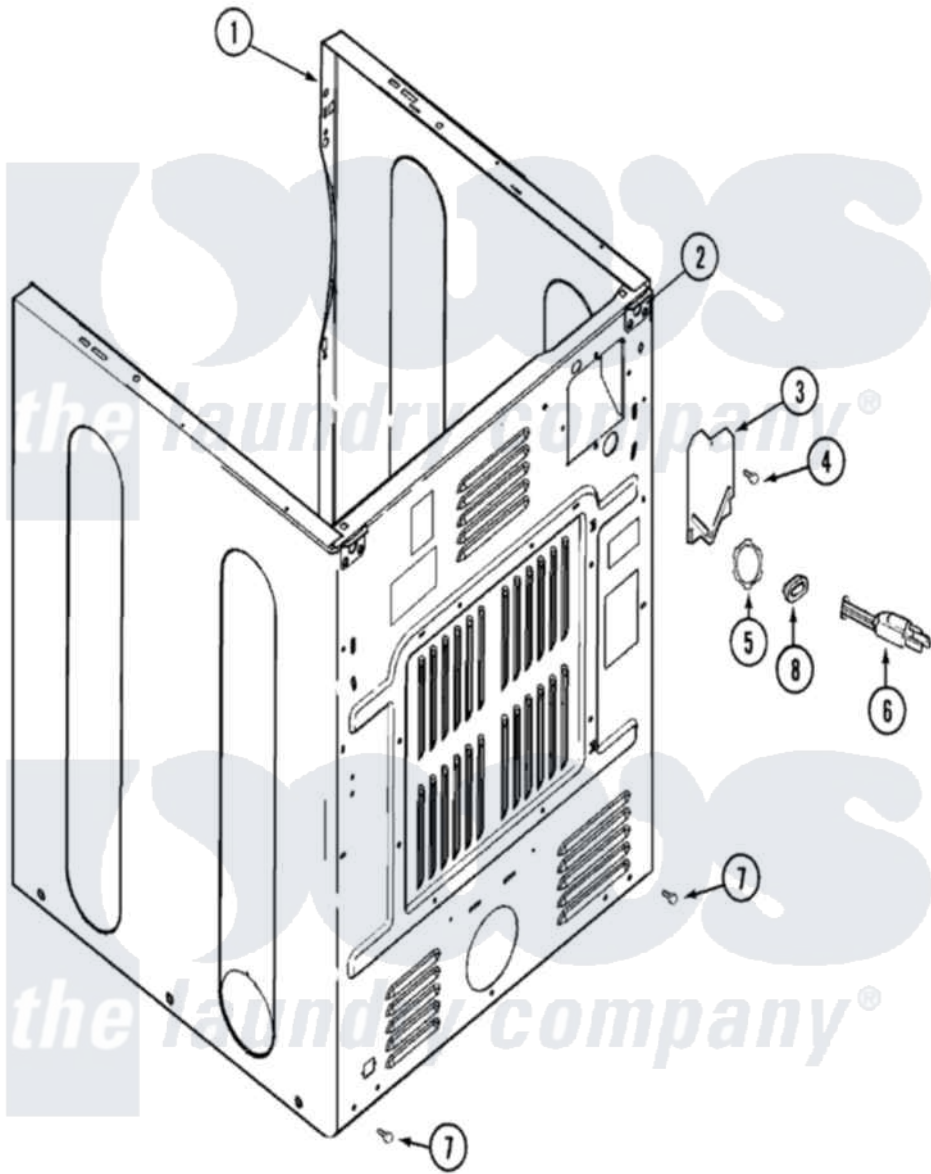

Maytag MDE9316AYW 03 - CABINET-REAR

Maytag Residential Maytag MDE9316AYW Dryer Parts Parts Diagram 03 - CABINET-REAR
 Click on the part number to view part

Item	Original Part Number	Replaced By	Status	Part Description
1	33002624			Cabinet, Assembly
"	33001897			Cabinet
"	22003643			CABINET ASSY. (WHT AS PK)
2	33001827		Not Available	BRACKET, CABINET HINGE
"	22003367	22004095		Hinge, Plastic
"	22001995			Screw Note: Screw, Tumbler Front And Shroud
3	33001795			Cover, Terminal Block
4	22001995			Screw Note: Screw, Tumbler Front And Shroud
7	22001995			Screw Note: Screw, Tumbler Front And Shroud