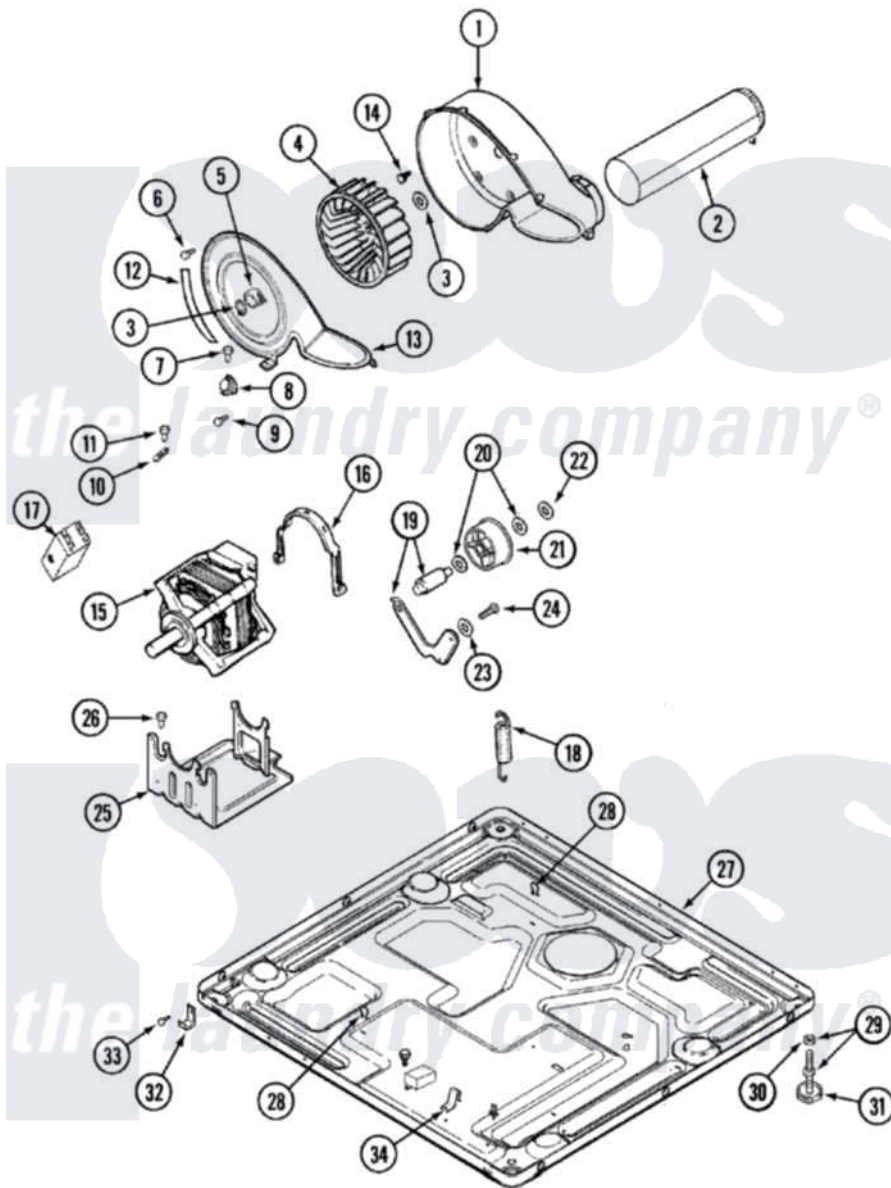

Maytag MDE9316AYW 10 - MOTOR DRIVE

Maytag [Residential Maytag MDE9316AYW Dryer Parts](#) Parts Diagram 10 - MOTOR DRIVE
 Click on the part number to view part

Item	Original Part Number	Replaced By	Status	Part Description
1	33001789			Housing, Blower
2	22001995			Screw Note: Screw, Tumbler Front And Shroud
"	33001800			Duct Assembly, Exhaust
3	410233	9703438		Ring-Retrn
4	33002797			Wheel, Blower
"	33001790			Wheel, Blower
5	312967			Clamp, Blower Housing
6	33001855	33002917		Screw, No.10-16
7	Y313561			Screw----NA
8	307249			Thermostat, Multi-Temp
9	22001996	3370225		Screw
10	33001762			Fuse, Thermal
11	314848	W10116760		Screw
12	33001772		Not Available	SEAL, BLOWER COVER
13	33001873			Cover, Blower Housing----NA
14	314818	1163839		Screw

15	33001853	33002478	Motor
"	33002237	33002478	Motor
"	33002462	33002478	Motor
"	33002478		Motor
"	33002795		Motor, Drive 60Hz
16	Y015825		Clip, Motor To Motor Support
17	33001854	33002478	Motor
18	33002157		Grommet
"	33001754	33002459	Assembly, Spring And Plug
19	33001840	6-3705180	Idler Arm
20	Y312527		Washer, Idler Shaft
21	33001783	6-3700340	BearIng- I
22	312958	354987	Ring, Retaining
23	315772		Sleeve, Idler Arm
24	Y014874		Screw, Idler Arm And Sleeve
25	Y313561		Screw----NA
"	33001752	33002817	Motor Support, Offset
26	Y313561		Screw----NA
27	33001845	Not Available	BASE
"	33002465	Not Available	BASE, (LWR)----NA
"	33002622		Base,
28	410490		Spring, Retainer Wire Harness
29	Y305086		Adjustable Leg And Nut
30	Y052740	62739	Nut, Lock
31	Y314137		Foot, Rubber
32	22002239		Clip, Front Panel
33	Y310632	1163839	Screw
34	22002244		Clip, Grounding