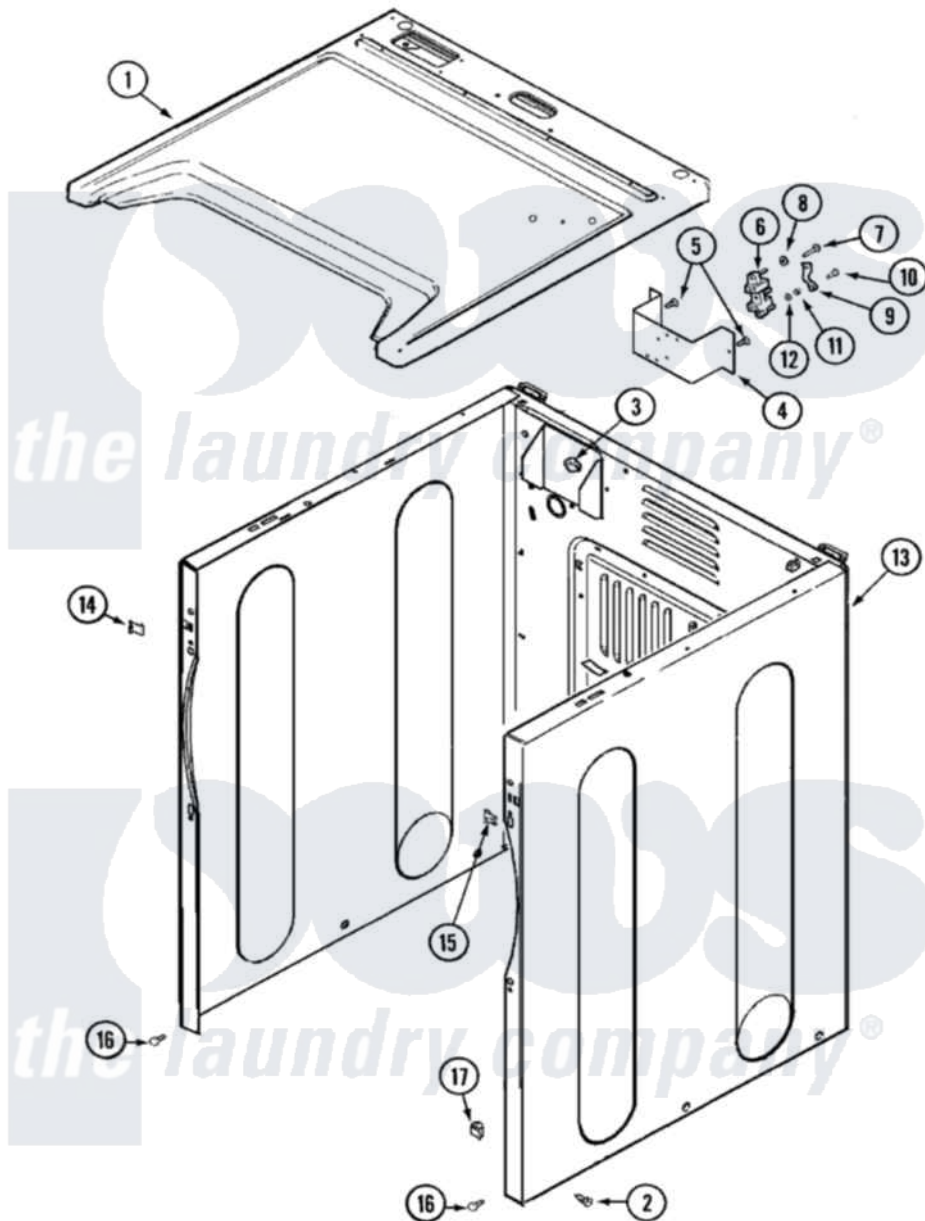

Maytag MDE9316AZW 01 - CABINET

Maytag [Residential Maytag MDE9316AZW Dryer Parts](#) Parts Diagram 01 - CABINET
 Click on the part number to view part

Item	Original Part Number	Replaced By	Status	Part Description
1	33001896			Cover, Top
"	33002631			Cover, Top
2	213007			Xfor Cabinet See Cabinet, Back
"	22003409	213007		Xfor Cabinet See Cabinet, Back
4	33001826		Not Available	BRACKET, TERMINAL BLOCK---NA
5	22001995			Screw Note: Screw, Tumbler Front And Shroud
6	33001244			Block, Terminal
7	Y312209	W10001200		Screw
9	Y312184			Strap, Grounding
10	33001245			Screw---NA
11	311484	112432		Nut
12	311093			Washer, Terminal Connection
13	22003643			CABINET ASSY. (WHT AS PK)

"	33001897		Cabinet
"	33002624		Cabinet, Assembly
14	22002049		Clip Note: Clip, Front Panel
15	213280	204439	Screw And Fstner Assembly
16	22001995		Screw Note: Screw, Tumbler Front And Shroud
17	Y310376		Clip, Door Switch Harness