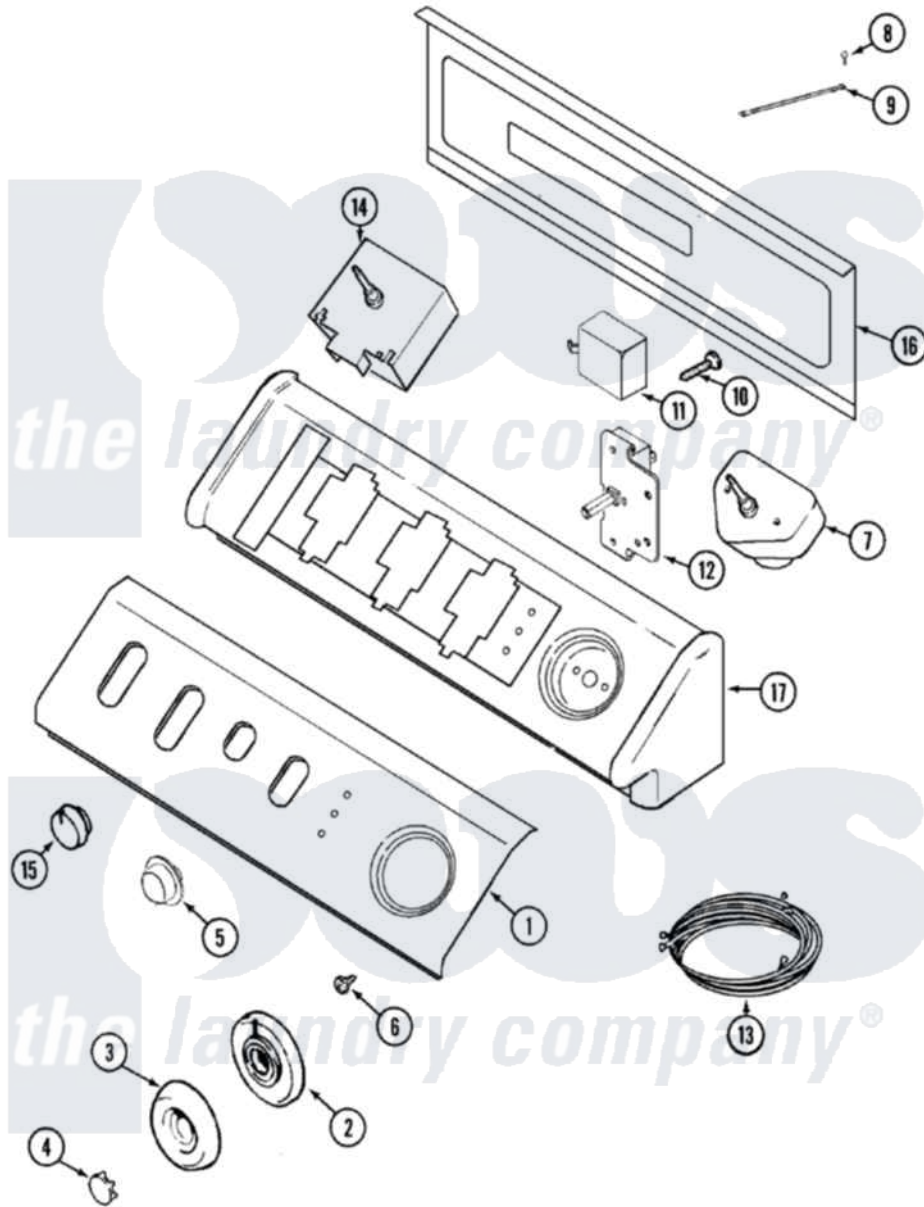

Maytag MDE9316AZW 05 - CONTROL PANEL

Maytag [Residential Maytag MDE9316AZW Dryer Parts](#) Parts Diagram 05 - CONTROL PANEL
 Click on the part number to view part

Item	Original Part Number	Replaced By	Status	Part Description
1	33001924			Panel, Control
"	Y22002339	8534058		Screw
2	33001621			Skirt, Timer Dial
3	22001659			Timer Knob - Grey
4	22001664			Timer Knob Insert/Cap
5	33001619	37001071		Button, Push-To-Start
6	33001690	90767		Screw, 8A X 3/8 HeX Washer Head Tapping
7	33001631			Timer
8	210186	3370225		Screw
9	33001859		Not Available	WIRE, GROUND
10	216423	3370225		Screw
11	33001623			Buzzer, Non-Adjustable
12	33001861	33001618		Switch- PU
13	33001928			Wire Harness, Main
14	33001638			Switch, Temperature
15	22001663			Knob, Selector Switch

16	33001806	Not Available	BACK, CONSOLE PANEL
"	216423	3370225	Screw
17	22002285	Not Available	CONSOLE (WHT)
18	33001902	Not Available	MANUAL, USE & CARE
"	33001911	Not Available	MANUAL, USE & CARE (FRENCH)