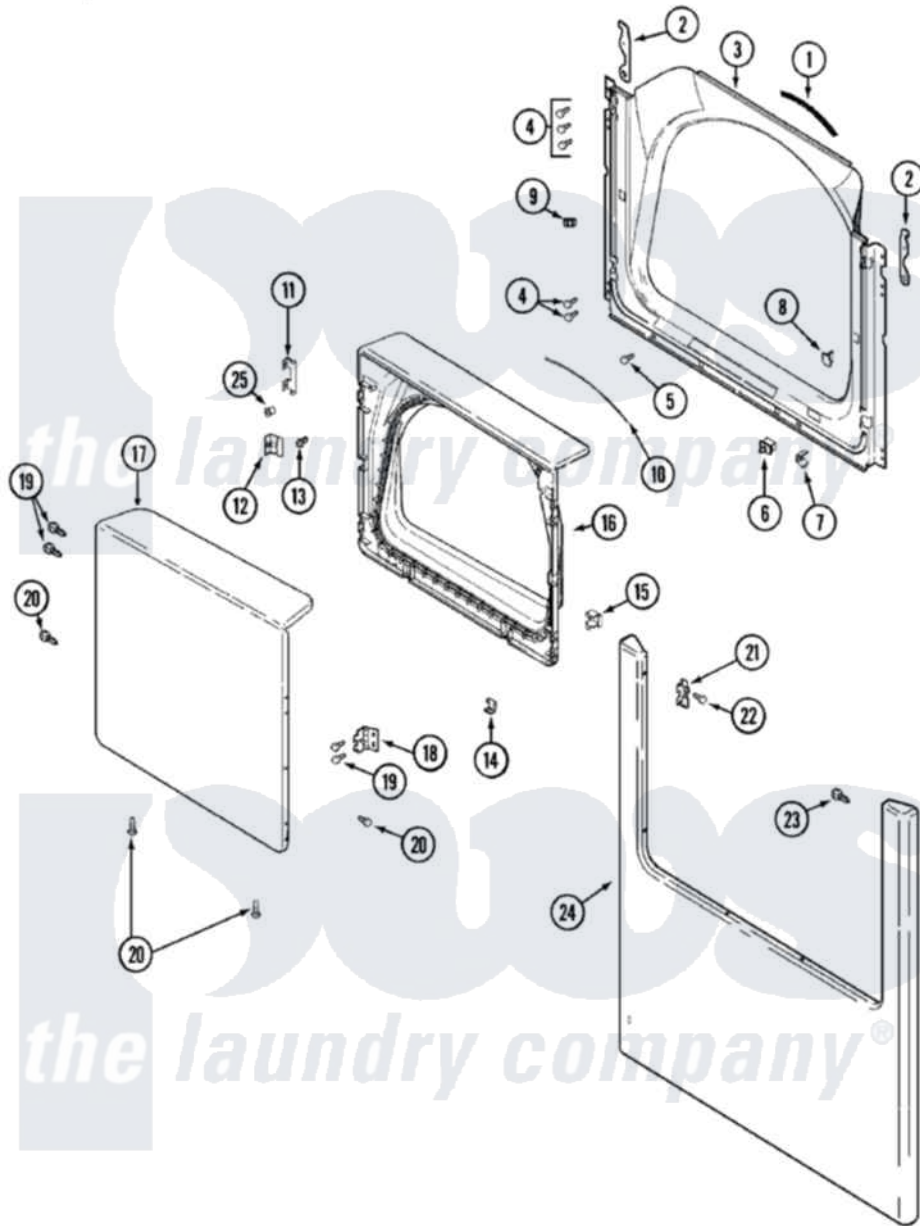

Maytag MDE9316AZW 06 - DOOR

Maytag [Residential Maytag MDE9316AZW Dryer Parts](#) Parts Diagram 06 - DOOR
 Click on the part number to view part

Item	Original Part Number	Replaced By	Status	Part Description
1	33001767			Seal, Shroud
2	22002247	33002597		Hook, Security
3	33001900			Shroud
4	22001995			Screw Note: Screw, Tumbler Front And Shroud
5	33001768			Screw, Shroud Note: Screw, Shroud And Outlet Duct
6	33001508	W10169313		Switch-Dor
7	33001760			Bracket, Hinge
8	33001174	LA-1003		Door Catch Kit
9	33001791	306436		Door Latch Kit--W
"	Y304578	LA-1003		Door Catch Kit
10	33002094			Seal, Door
11	22002038			Clip, Door
12	33001793			Bracket, Strike
13	33001761			Strike, Door
14	22002039			Clip, Door

15	33001763		Plug, Inner Door
16	33001899		Door, Inner
"	22002063		Screw No.8-18AB Wafer Head
"	22002039		Clip, Door
17	22001817		Sheet, Sound Damper
"	33001904		Door, Outer
18	33001759		Hinge, Door
19	22002062	98006631	Screw
20	22002063		Screw No.8-18AB Wafer Head
21	33001764		Cover, Hinge Hole
22	33001787		Screw, Hinge Note: Screw, Hinge Hole Cover
23	22002012		Screw, Hinge Note: Screw, Hinge Bracket
24	33001901		Panel, Front
25	33001771		Bushing, Inner Door