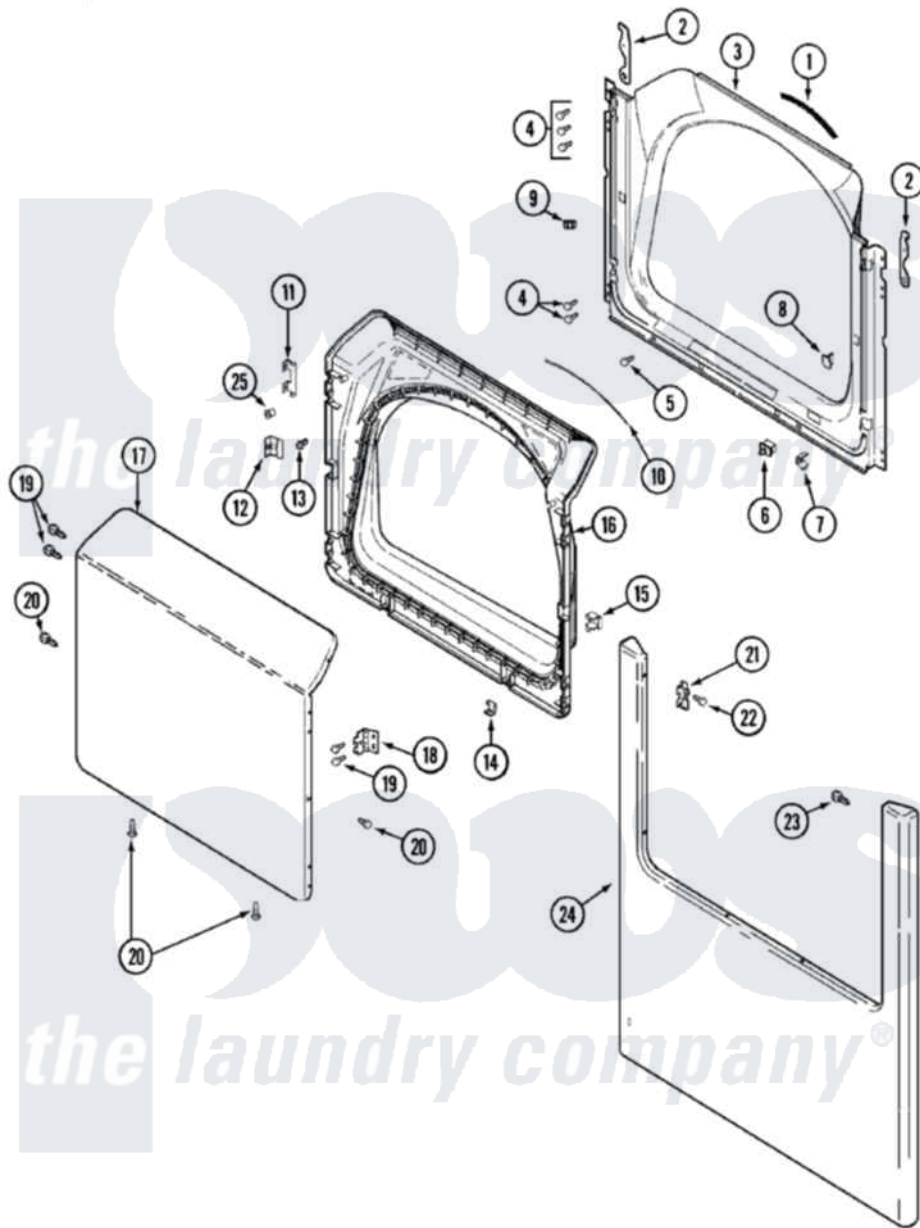

# Maytag MDE9316AZW 07 - DOOR (MDE/MDG9316AWQ/AYQ/AXW)

Maytag Residential Maytag MDE9316AZW Dryer Parts Parts Diagram 07 - DOOR (MDE/MDG9316AWQ/AYQ/AXW)  
 Click on the part number to view part

| Item | Original Part Number     | Replaced By               | Status | Part Description                                  |
|------|--------------------------|---------------------------|--------|---|
| 2    | 22002247                 | <a href="#">33002597</a>  |        | Hook, Security                                    |
| 4    | <a href="#">22001995</a> |                           |        | Screw Note: Screw, Tumbler Front And Shroud       |
| 5    | <a href="#">33001768</a> |                           |        | Screw, Shroud Note: Screw, Shroud And Outlet Duct |
| 6    | 33001508                 | <a href="#">W10169313</a> |        | Switch-Dor  |
| 7    | <a href="#">33001760</a> |                           |        | Bracket, Hinge                                    |
| 8    | 33001174                 | <a href="#">LA-1003</a>   |        | Door Catch Kit                                    |
| 9    | Y304578                  | <a href="#">LA-1003</a>   |        | Door Catch Kit                                    |
| "    | 33001791                 | <a href="#">306436</a>    |        | Door Latch Kit--W                                 |
| 10   | <a href="#">33002094</a> |                           |        | Seal, Door  |
| 11   | <a href="#">22002038</a> |                           |        | Clip, Door  |
| 12   | <a href="#">33001793</a> |                           |        | Bracket, Strike                                   |
| 13   | <a href="#">33001761</a> |                           |        | Strike, Door                                      |
| 14   | <a href="#">22002039</a> |                           |        | Clip, Door  |
| 15   | <a href="#">33001763</a> |                           |        | Plug, Inner Door                                  |
| 17   | <a href="#">22001817</a> |                           |        | Sheet, Sound Damper                               |