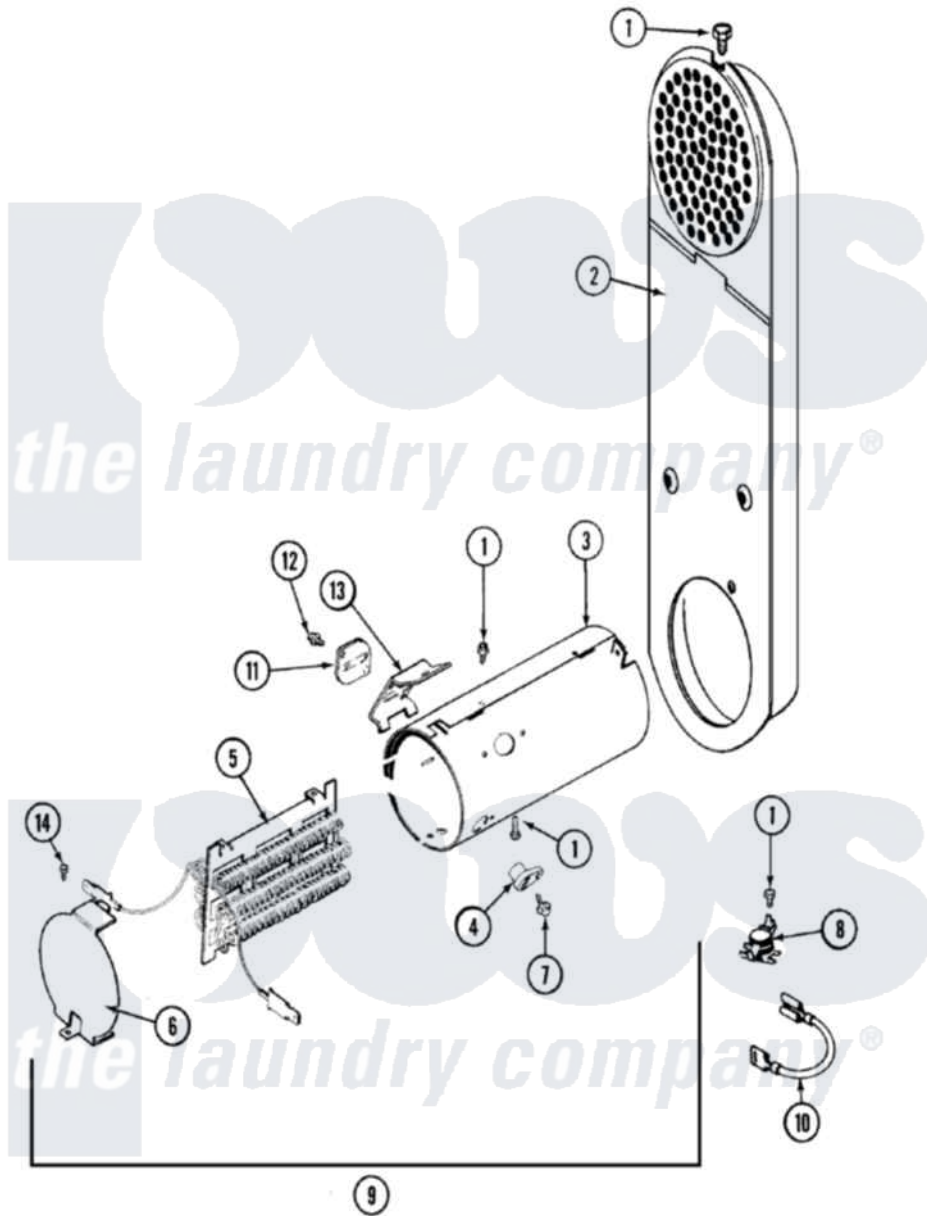

Maytag MDE9316AZW 09 - HEATER (MDE9316AYQ)

Maytag Residential Maytag MDE9316AZW Dryer Parts Parts Diagram 09 - HEATER (MDE9316AYQ)
 Click on the part number to view part

| Item | Original Part Number | Replaced By | Status | Part Description |
|------|-------------------------|---------------------------|---------------|---------------------------|
| 2 | 33001803 | 33003038 | | Assembly, Inlet Duct-Elec |
| 3 | 314995 | | | Enclosure, Heater |
| 4 | 314998 | | | Insulator, Terminal |
| " | 307473 | | | Fuse, Thermal |
| 5 | 307184 | Y308612 | | Heater Sub-Assembly |
| 6 | 314999 | | | Shield, Radiant |
| 7 | 314554 | | Not Available | SCREW |
| 8 | 303396 | | | Thermostat, Hi-Limit |
| 9 | 307178 | | | Heater Assembly |
| 10 | Y307173 | | | Wire, Jumper |
| 11 | 307473 | | | Fuse, Thermal |
| 12 | 33001860 | W10116760 | | Screw |
| 13 | 315346 | | | Bracket, Thermal Fuse |
| 14 | Y308590 | W10116795 | | Heater |
| " | 22001996 | 3370225 | | Screw |