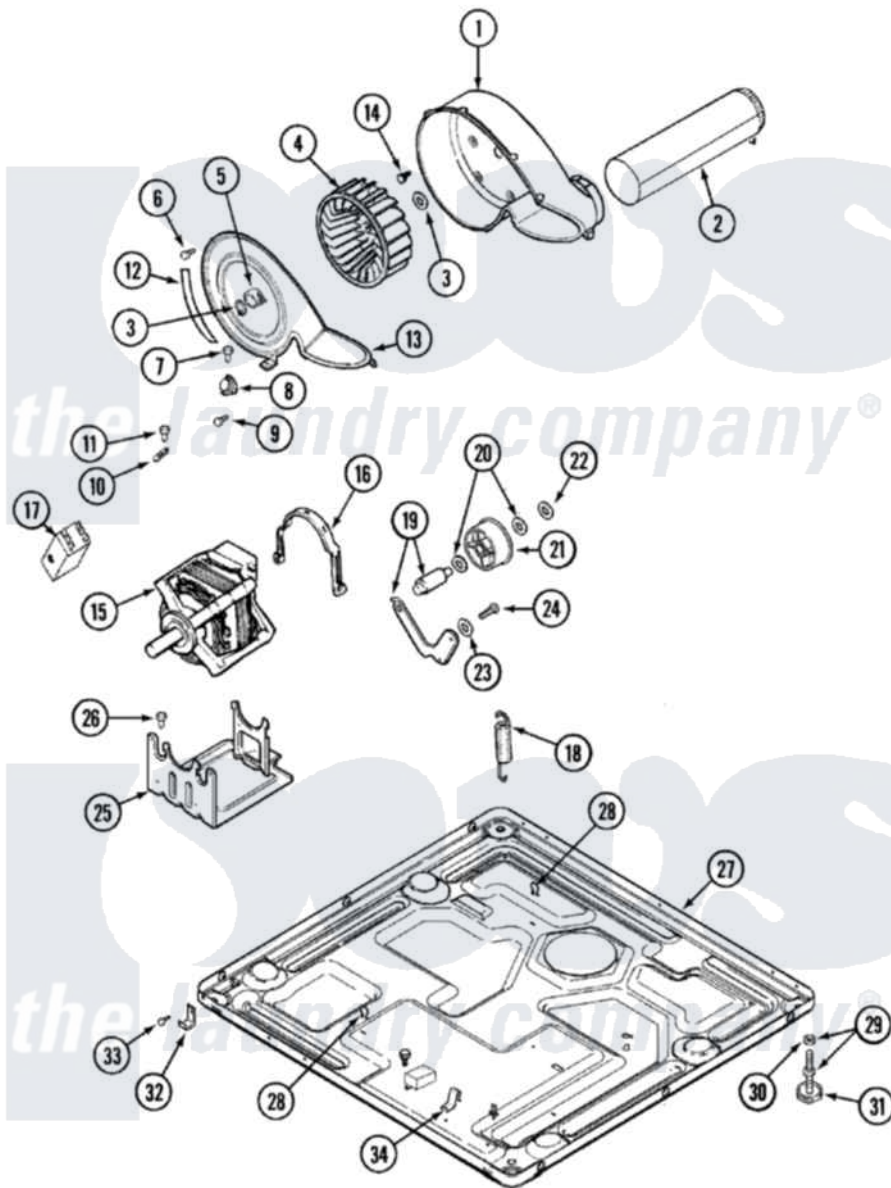

# Maytag MDE9316AZW 10 - MOTOR DRIVE

Maytag [Residential Maytag MDE9316AZW Dryer Parts](#) Parts Diagram 10 - MOTOR DRIVE  
 Click on the part number to view part

Item	Original Part Number	Replaced By	Status	Part Description
1	<a href="#">33001789</a>			Housing, Blower
2	<a href="#">22001995</a>			Screw Note: Screw, Tumbler Front And Shroud
"	<a href="#">33001800</a>			Duct Assembly, Exhaust
3	410233	<a href="#">9703438</a>		Ring-Retrn
4	<a href="#">33002797</a>			Wheel, Blower
"	<a href="#">33001790</a>			Wheel, Blower
5	<a href="#">312967</a>			Clamp, Blower Housing
6	33001855	<a href="#">33002917</a>		Screw, No.10-16
7	<a href="#">Y313561</a>			Screw----NA
8	<a href="#">307249</a>			Thermostat, Multi-Temp
9	22001996	<a href="#">3370225</a>		Screw
10	<a href="#">33001762</a>			Fuse, Thermal
11	314848	<a href="#">W10116760</a>		Screw
12	33001772		Not Available	SEAL, BLOWER COVER
13	<a href="#">33001873</a>			Cover, Blower Housing----NA
14	314818	<a href="#">1163839</a>		Screw