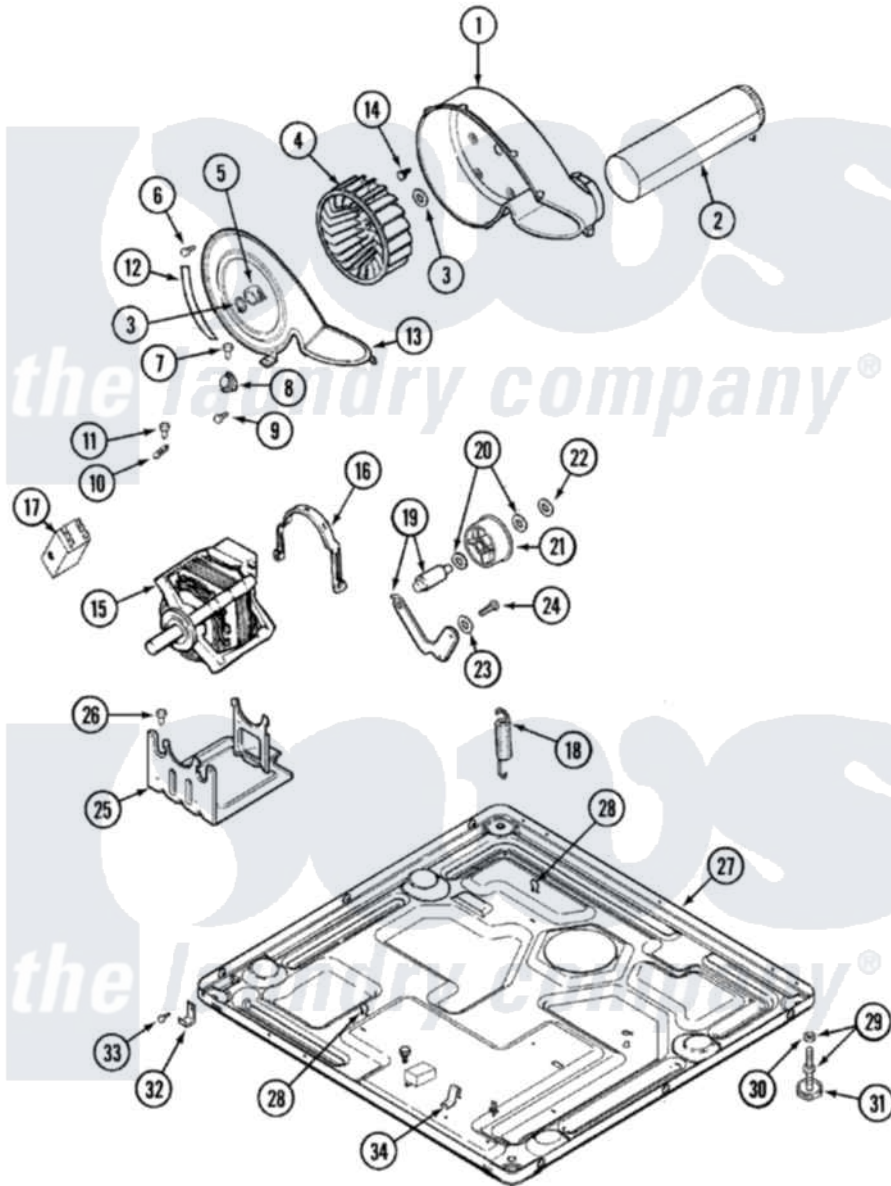

**Maytag MDE9316AZW 11 - MOTOR DRIVE  
(MDE/MDG9316AWQ/AYQ/AXW)**

Maytag [Residential Maytag MDE9316AZW Dryer Parts](#) Parts Diagram 11 - MOTOR DRIVE  
(MDE/MDG9316AWQ/AYQ/AXW)  
Click on the part number to view part

Item	Original Part Number	Replaced By	Status	Part Description
2	<a href="#">33001800</a>			Duct Assembly, Exhaust
"	<a href="#">22001995</a>			Screw Note: Screw, Tumbler Front And Shroud
3	410233	<a href="#">9703438</a>		Ring-Retr
4	<a href="#">33001790</a>			Wheel, Blower
5	<a href="#">312967</a>			Clamp, Blower Housing
6	33001855	<a href="#">33002917</a>		Screw, No.10-16
7	<a href="#">Y313561</a>			Screw---NA
9	22001996	<a href="#">3370225</a>		Screw
10	<a href="#">33001762</a>			Fuse, Thermal
11	314848	<a href="#">W10116760</a>		Screw
12	33001772		Not Available	SEAL, BLOWER COVER
13	<a href="#">33001873</a>			Cover, Blower Housing---NA
14	314818	<a href="#">1163839</a>		Screw
15	<a href="#">33002478</a>			Motor