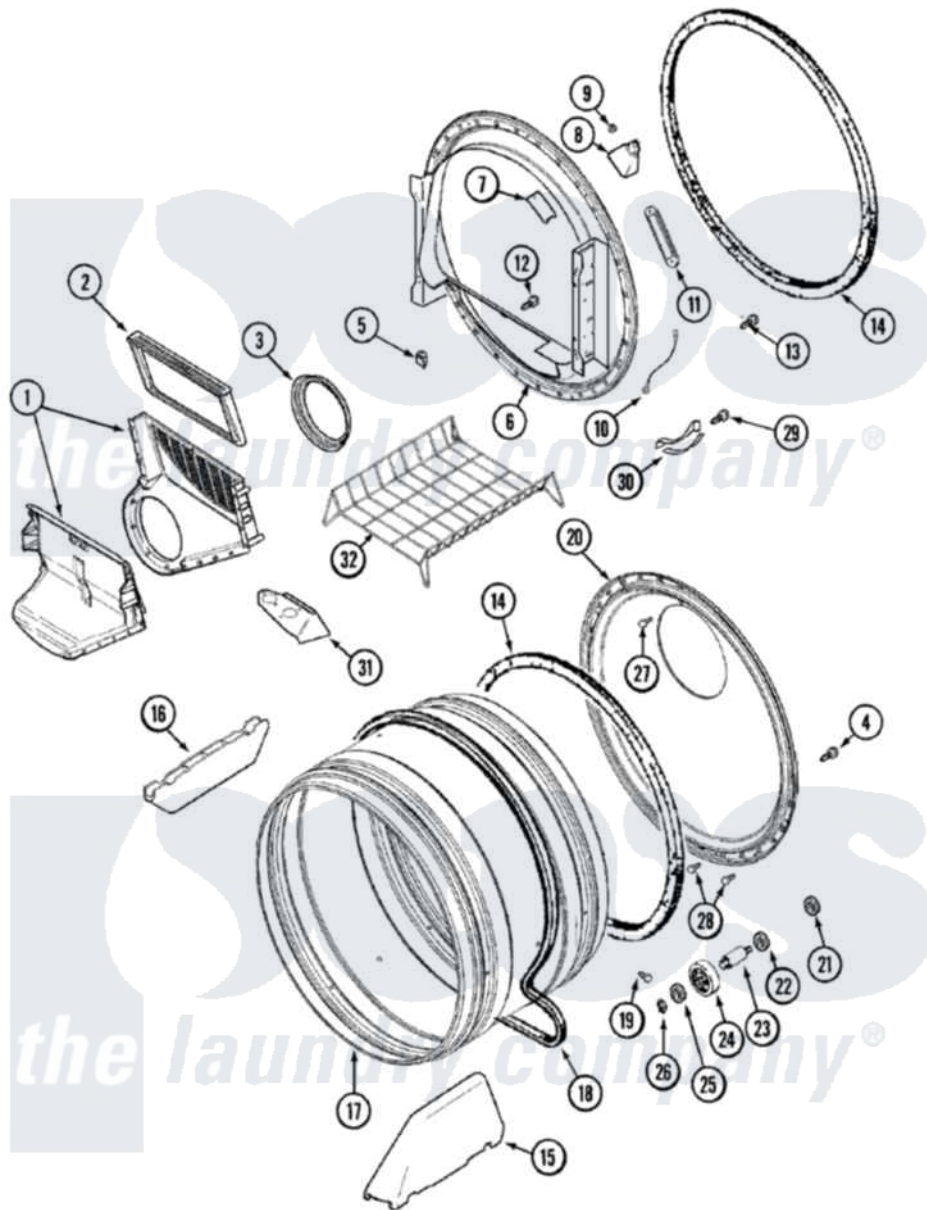

# Maytag MDE9316AZW 12 - TUMBLER

Maytag Residential Maytag MDE9316AZW Dryer Parts Parts Diagram 12 - TUMBLER  
 Click on the part number to view part

Item	Original Part Number	Replaced By	Status	Part Description
1	<a href="#">33001799</a>			Outlet Duct Assembly Note: Outlet Duct Assembly
2	<a href="#">33001808</a>			Filter, Lint
3	33001758	<a href="#">33002560</a>		Seal, Blower
4	<a href="#">33002190</a>			SCrew, C BraCe, BraCket, Cabinet
5	<a href="#">Y310376</a>			Clip, Door Switch Harness
6	<a href="#">33001903</a>			Front, Tumbler
7	<a href="#">33001869</a>			Lens, Drum Light
"	<a href="#">33001871</a>			Screw Note: Screw, Drum Light
8	<a href="#">22002263</a>			Lamp
"	33001870		Not Available	HOLDER, LAMP (W/HOUSING) NOTE: LAMP (W/HOUSING & HOLDER)
9	<a href="#">214872</a>			Palnut, End Cap Note: Nut, Lamp Holder
10	<a href="#">Y303711</a>			Sensor Ground Wire