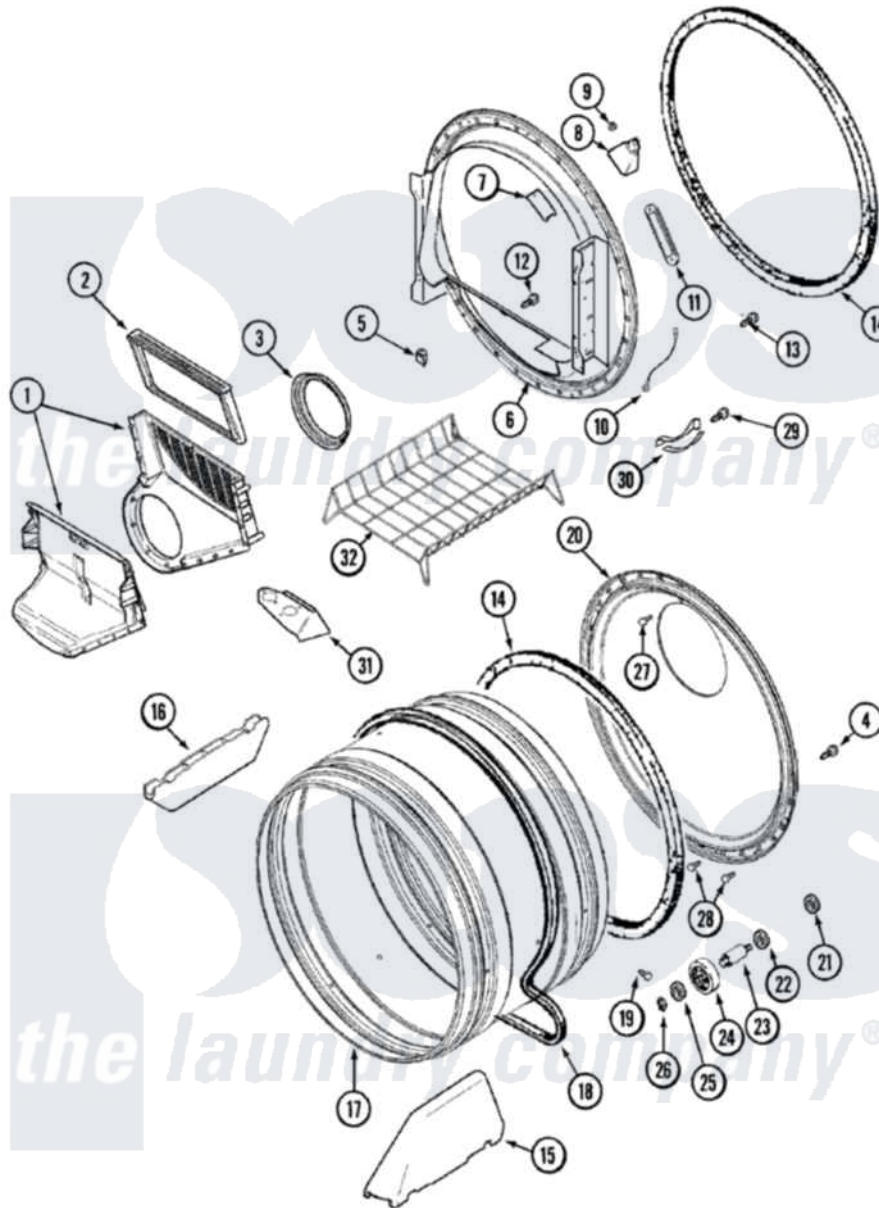

# Maytag MDE9316AZW 13 - TUMBLER (MDE/MDG9316AWQ/AYQ/AXW)

Maytag Residential Maytag MDE9316AZW Dryer Parts Parts Diagram 13 - TUMBLER (MDE/MDG9316AWQ/AYQ/AXW)  
 Click on the part number to view part

Item	Original Part Number	Replaced By	Status	Part Description
2	<a href="#">33001808</a>			Filter, Lint
3	33001758	<a href="#">33002560</a>		Seal, Blower
4	<a href="#">33002190</a>			SCrew, C BraCe, BraCket, Cabinet
"	<a href="#">33001903</a>			Front, Tumbler
5	<a href="#">Y310376</a>			Clip, Door Switch Harness
6	<a href="#">33001903</a>			Front, Tumbler
7	<a href="#">33001869</a>			Lens, Drum Light
"	<a href="#">33001871</a>			Screw Note: Screw, Drum Light
8	<a href="#">22002263</a>			Lamp
"	33001870		Not Available	HOLDER, LAMP (W/HOUSING) NOTE: LAMP (W/HOUSING & HOLDER)
9	<a href="#">214872</a>			Palnut, End Cap Note: Nut, Lamp Holder
10	<a href="#">Y303711</a>			Sensor Ground Wire
"	211294	<a href="#">90767</a>		Screw, 8A X 3/8 HeX Washer Head Tapping